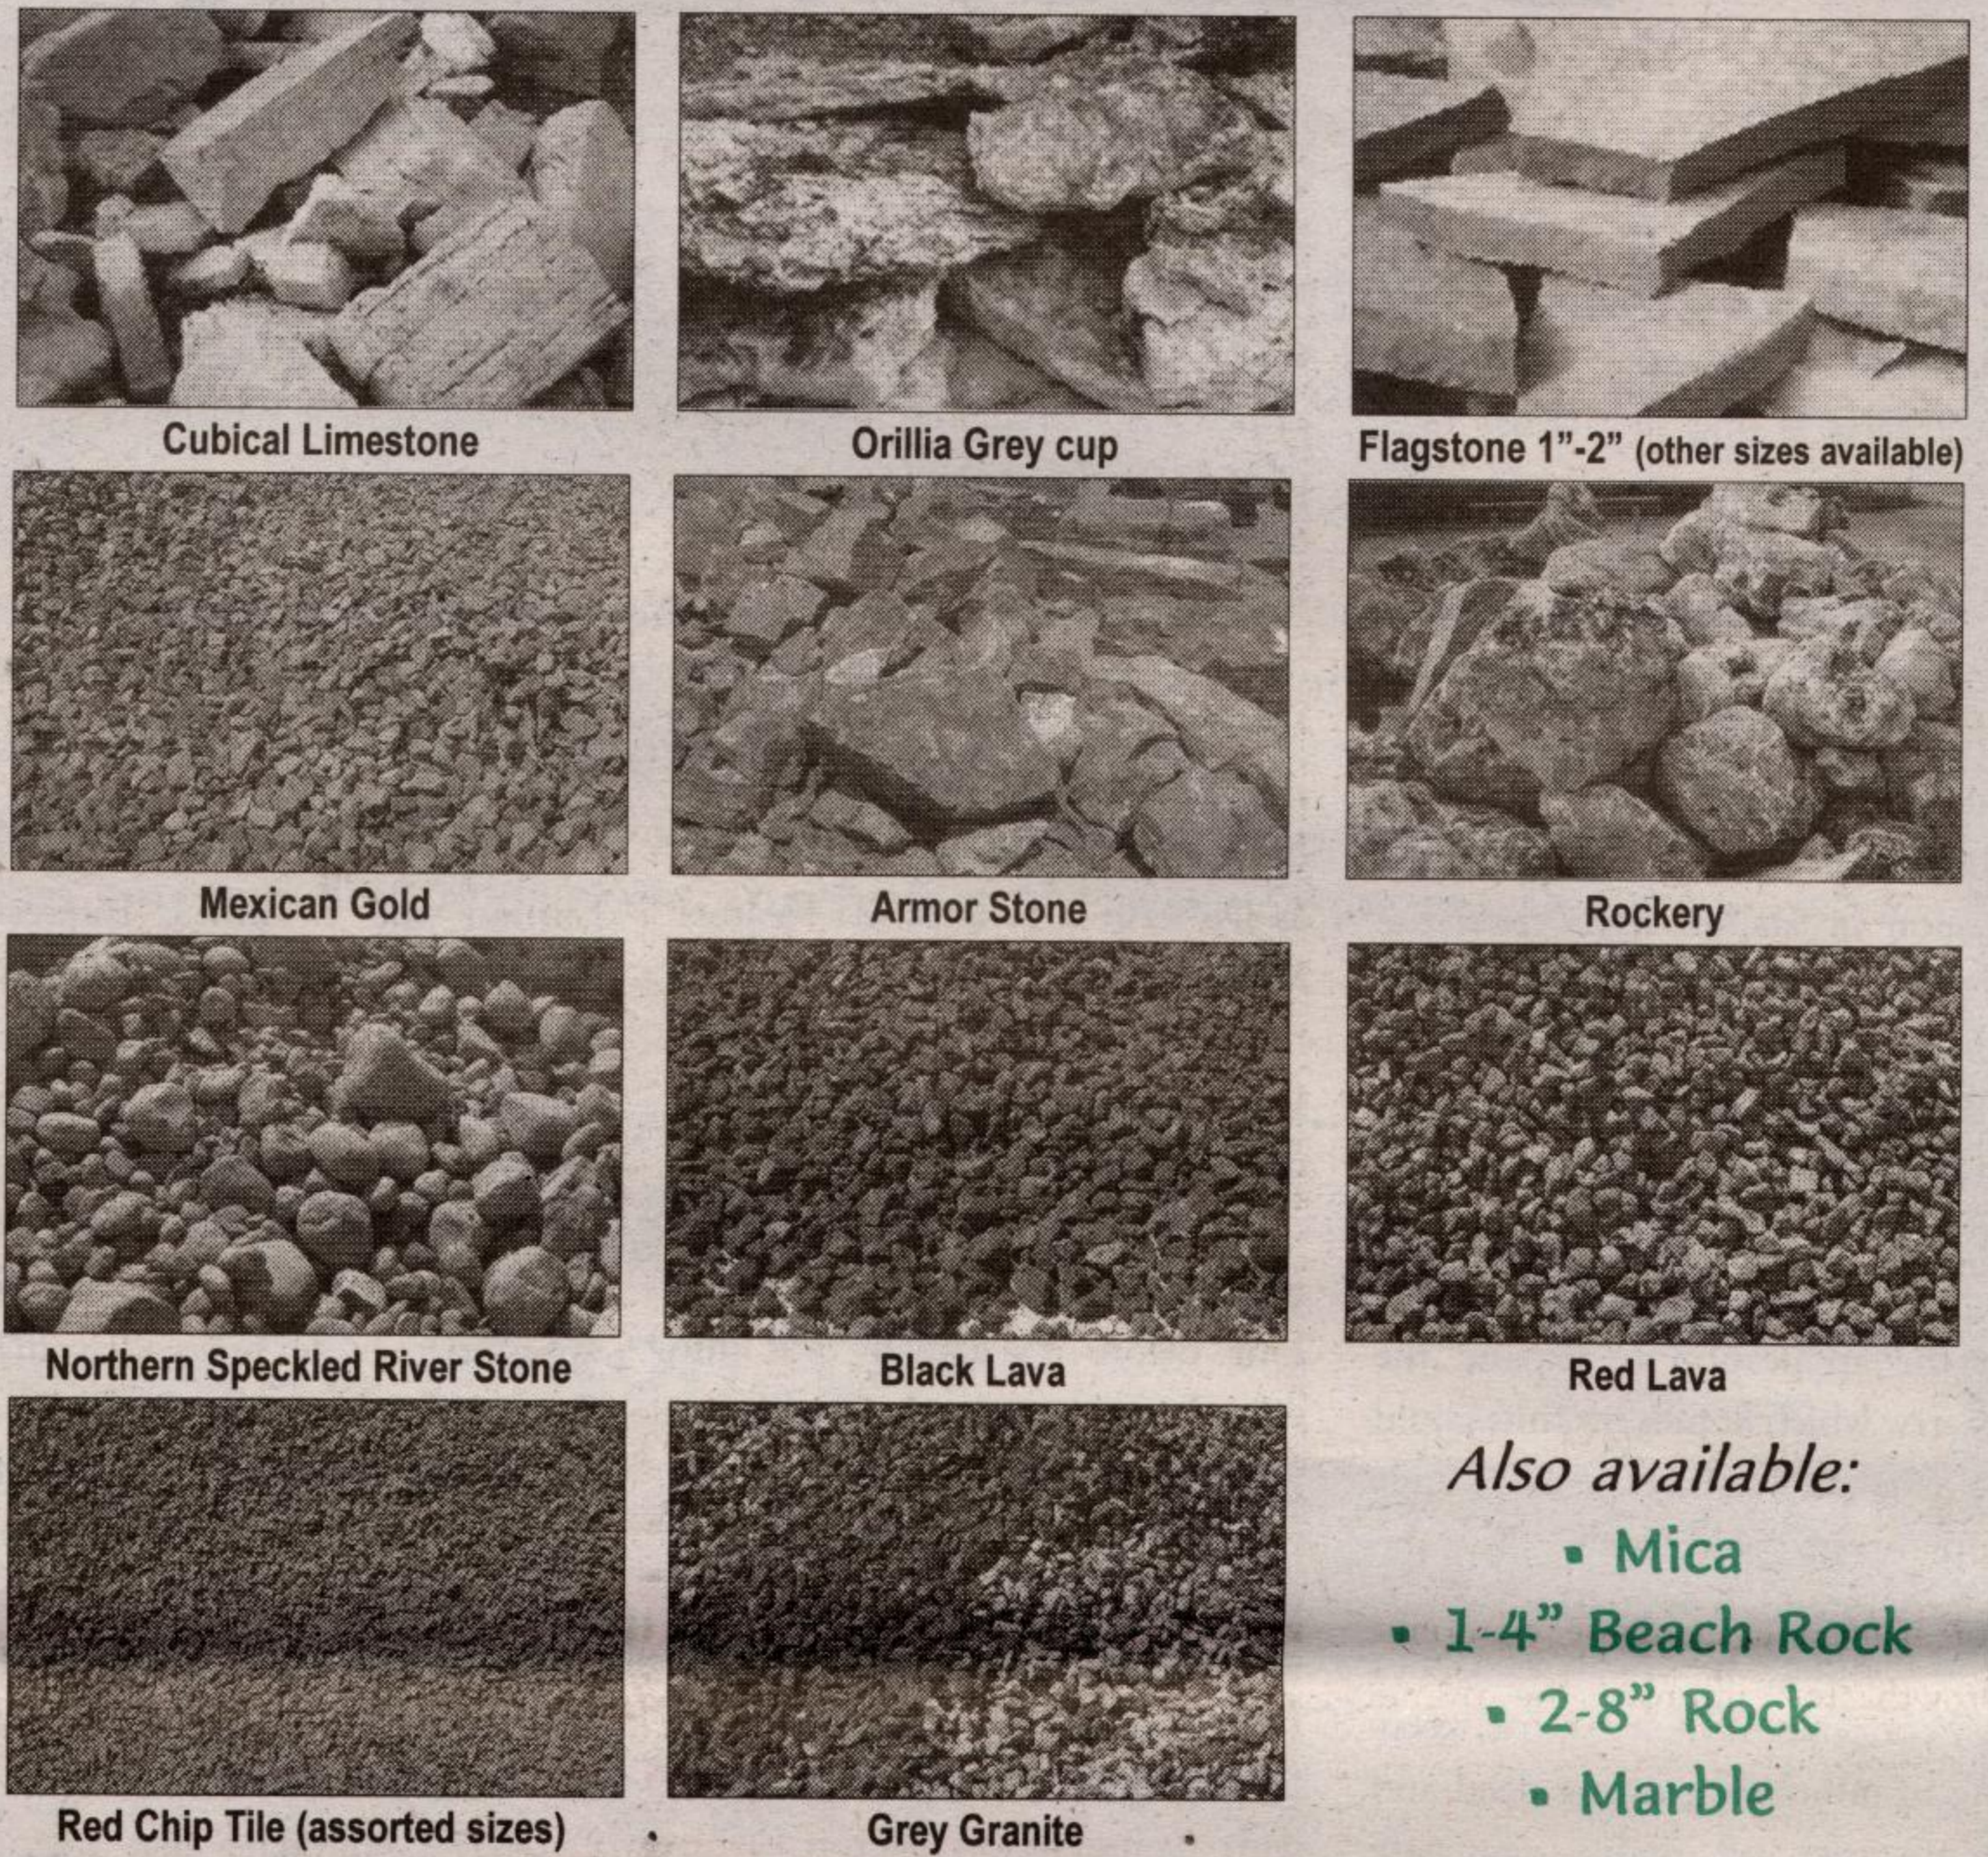

July is Backyard Project Month at HARWOOD'S

HORTICULTURAL • SOIL • FARM & NURSERY

HALTON/PEEL'S FASTEST GROWING BULK SOIL RETAILER

Rockery & Decorative Rock starting at .07¢/lb or available by the ton

Do your home right with PermaStone and Navastone Retaining Walls and Planters

Available in: Grey Blend, Sandstone & Walnut

Cubical Limestone

Orillia Grey cup

Flagstone 1"-2" (other sizes available)

Mexican Gold

Armor Stone

Rockery

Northern Speckled River Stone

Black Lava

Red Lava

Red Chip Tile (assorted sizes)

Grey Granite

- Also available:
- Mica
 - 1-4" Beach Rock
 - 2-8" Rock
 - Marble

WHAT'S HOT?! STONE TILE SERIES

- Interior/Exterior
- Surface Overlays
- Vehicular Traffic
- Pool & Patio Paving

"Looks like printed concrete without the cost"

Grumbling About Grubs??

We have a natural, safe, extremely efficient, allergy-friendly way to kill them!

- Starts to work immediately
- Kills grubs and 250 other pest larvae
- Easy to apply
- Application covers 2000 sq.ft. and works right through to the first frost!