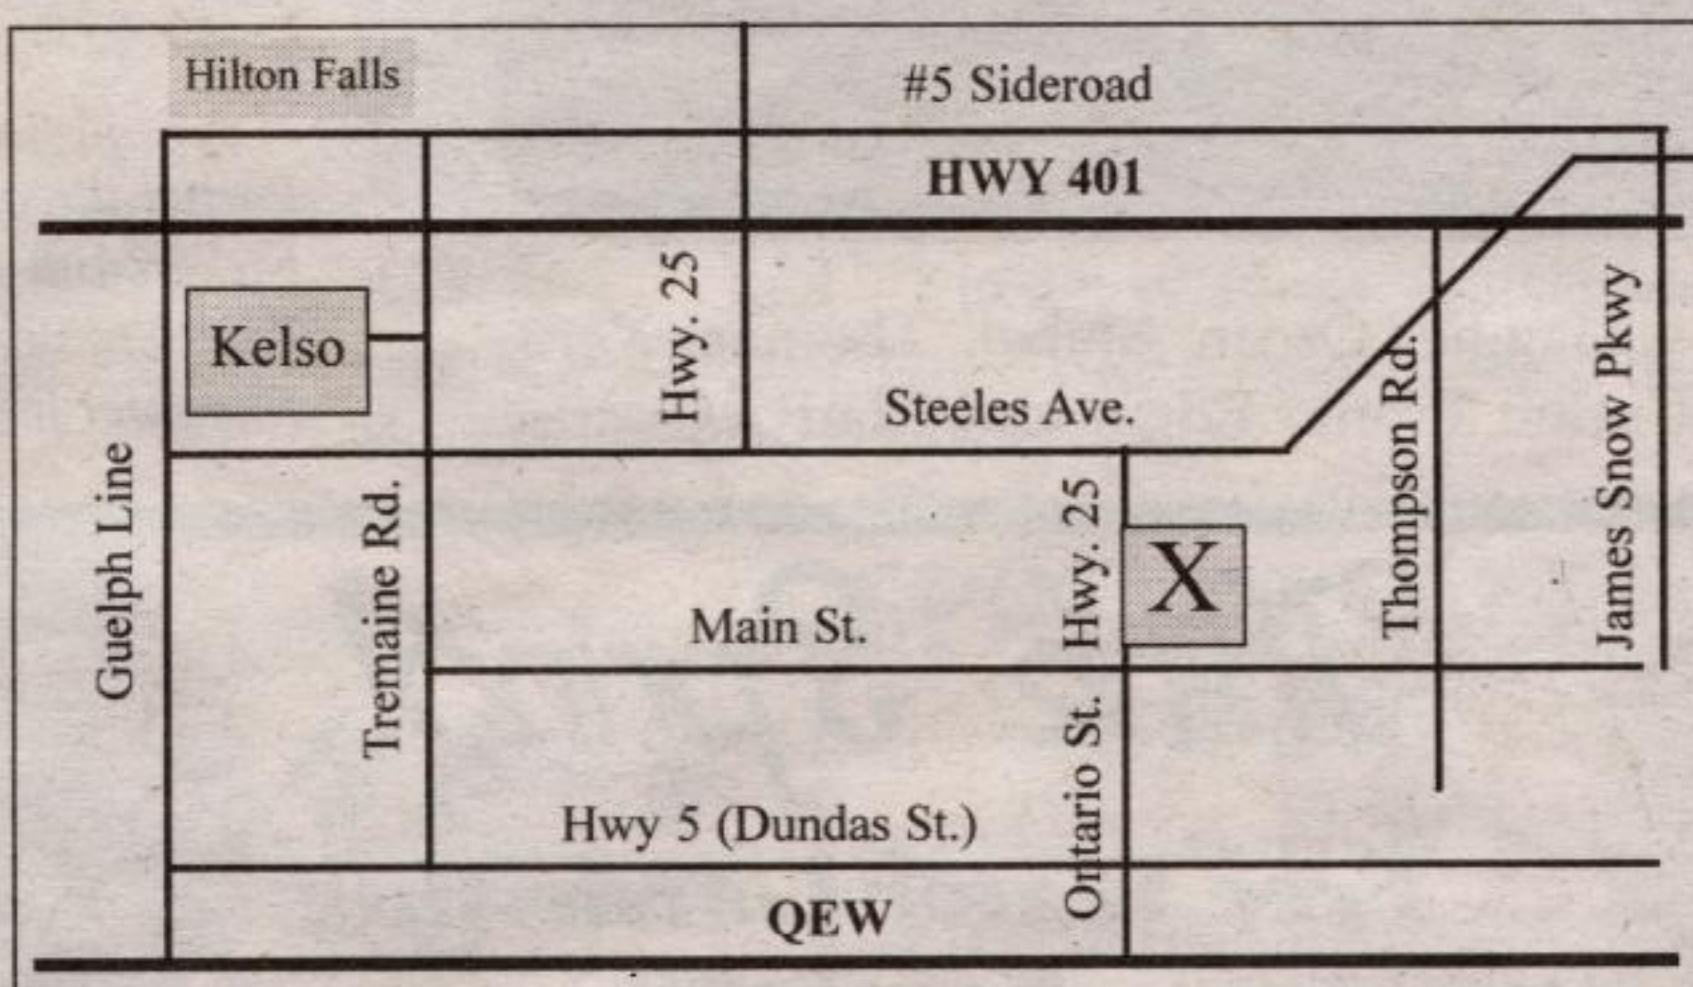

All ages, all abilities are welcome.
For more information call the store 905-876-7676

FREE TUBE

*When you find your way to
Spokes 'n' Slopes
in Milton ...*

**BUY ONE TUBE,
GET ONE FREE!**

Maximum value of coupon \$5.00