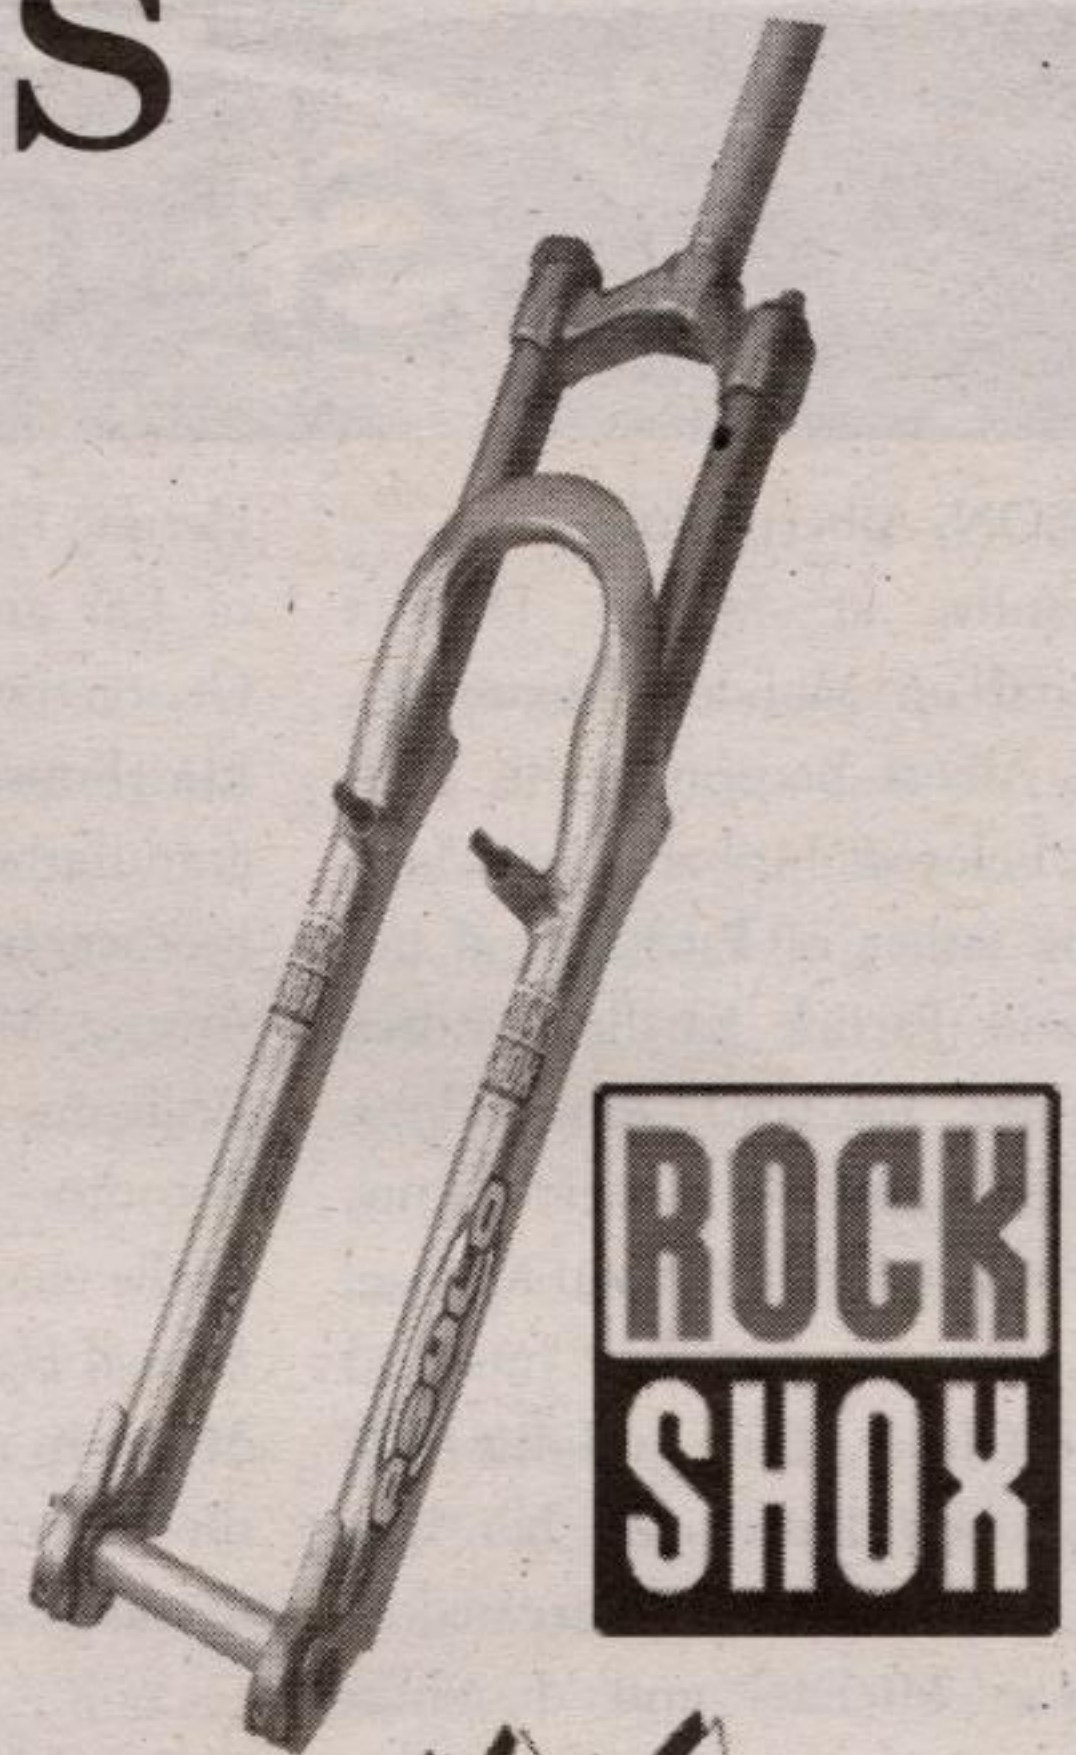

DISTRIBUTOR'S ROCK SHOX BLOWOUT 2001

**BMX Bikes
starting at
\$269.⁹⁹**

MODEL	LIST	SALE
MTN Seat Post 27.2	220. ⁰⁰	75.00
Jett	200. ⁰⁰	AMAZING! 99. ⁰⁰
Sid XC Red	900. ⁰⁰	435. ⁰⁰
Psylo SL Tullio	1080. ⁰⁰	485. ⁰⁰
Psylo Race	1200. ⁰⁰	550. ⁰⁰
Psylo Race Tullio	1400. ⁰⁰	650. ⁰⁰
Cane Creek Seat Post 27.0	280. ⁰⁰	ONLY! 89. ⁹⁹

**Don't forget to check out the latest in riding
comfort - the BikeE recumbent - now
available at Spokes 'N' Slopes.**

BikeE designed this revolutionary bike to provide riders with comfort and a great view. Built for speed, the BikeE models provide riders with a more aerodynamic position while transferring power from the legs more efficiently.