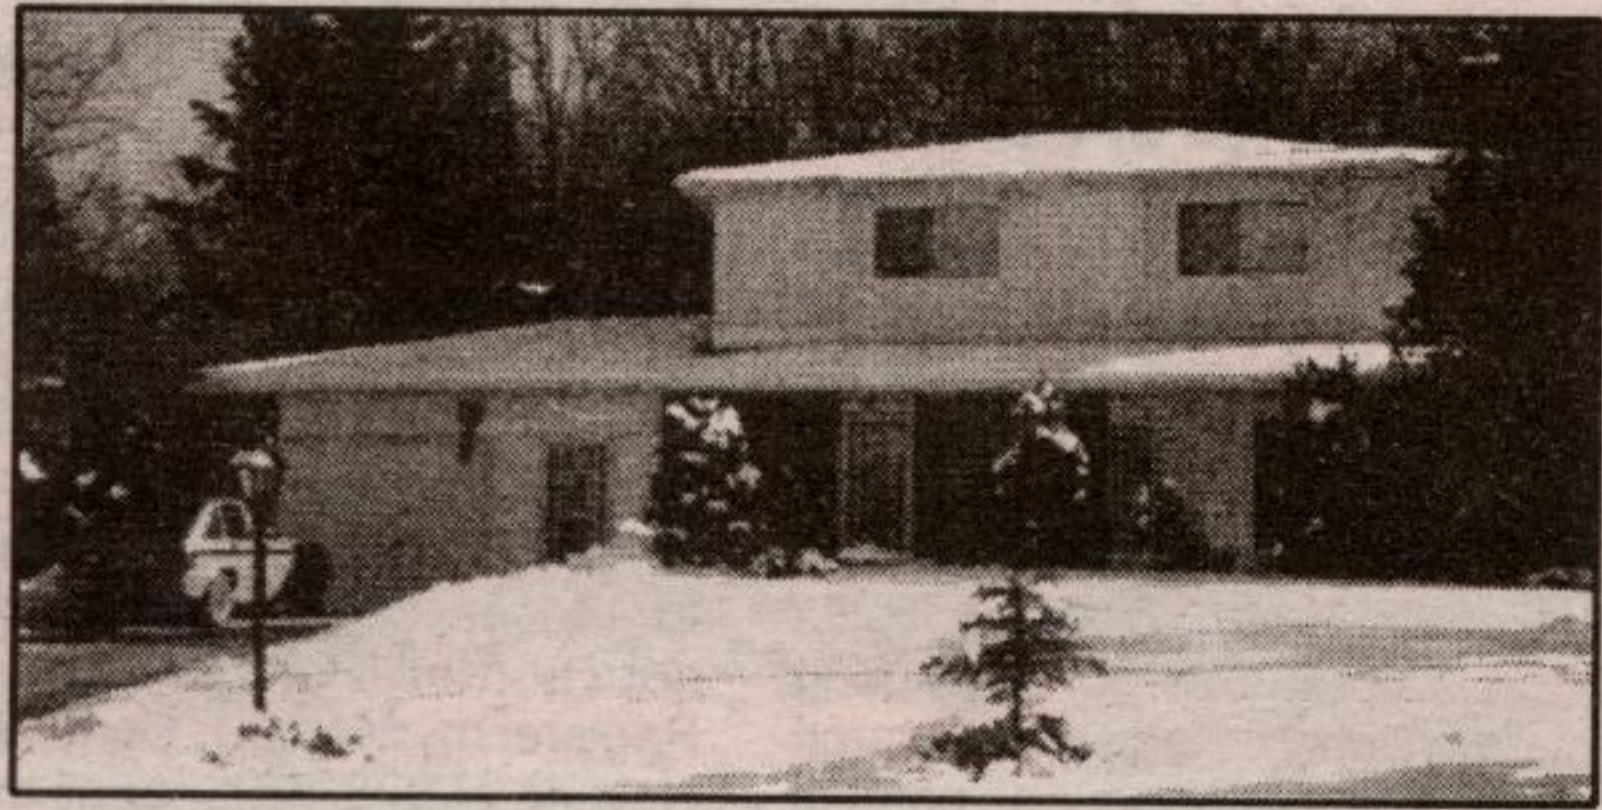

SULLIVAN Realty Ltd., Realtor

Covering Georgetown, Acton, Erin, Toronto and Surrounding Areas

(905) 873-SELL (7355)

SERVICE
IN ACTION

$240,000

Country retreat - within minutes of town. Immaculate, gorgeous home on a huge and beautiful wooded, landscaped lot is waiting for you. 4 roomy bedrooms. 3 washrooms. Gas fireplace. Shows like a model, it won't last!

$187,900
Gorgeous 4 level sidesplit detached on a large mature lot with inground pool. This immaculate beauty has 3 bdrms, finished rec room, large eat-in kitchen. Completely upgraded from top to bottom. Call me...it won't last long!

$179,900

Bright, sparkling 3 bedroom home plus den with huge back yard backing onto parkland. Main floor family room has walkout to patio & fireplace. Large eat-in kitchen, central air, and much more.

"On Our Block... it's Jackie ! ! !"

(905) 873-SELL (7355)

Maureen Plucinsky B.Sc.
Sales Representative

100% CLUB

Town & Country Specialist
Tor.: (905) 874-3048
Free evaluation <http://www.aztec-net.com/~maureen>

REALTY EXECUTIVES SUPREME
(905) 873-0300

**Caledon
Terra Cotta
~ 17.34 Ac.**

South of Belfountain. Exquisite private senior executive retreat on the top of the Niagara Escarpment surrounded by hundreds of acres of NEC Conservation Land with easy access to Toronto. Exceptional attention to design, use of light, space, quality of materials & craftsmanship.

Visit my web page for more information and pictures on this and other properties.

Georgetown

**$359,900
~ 1Ac.**

Unique elegant home on superb acre with stream, pond & in ground pool backing onto mature bush. 4+ Bdrms, 3 WRs, 2 FPs. Glass & screen sunroom. Min. to GO station.

Halton Hills

**$795,000
~ 47 Ac.**