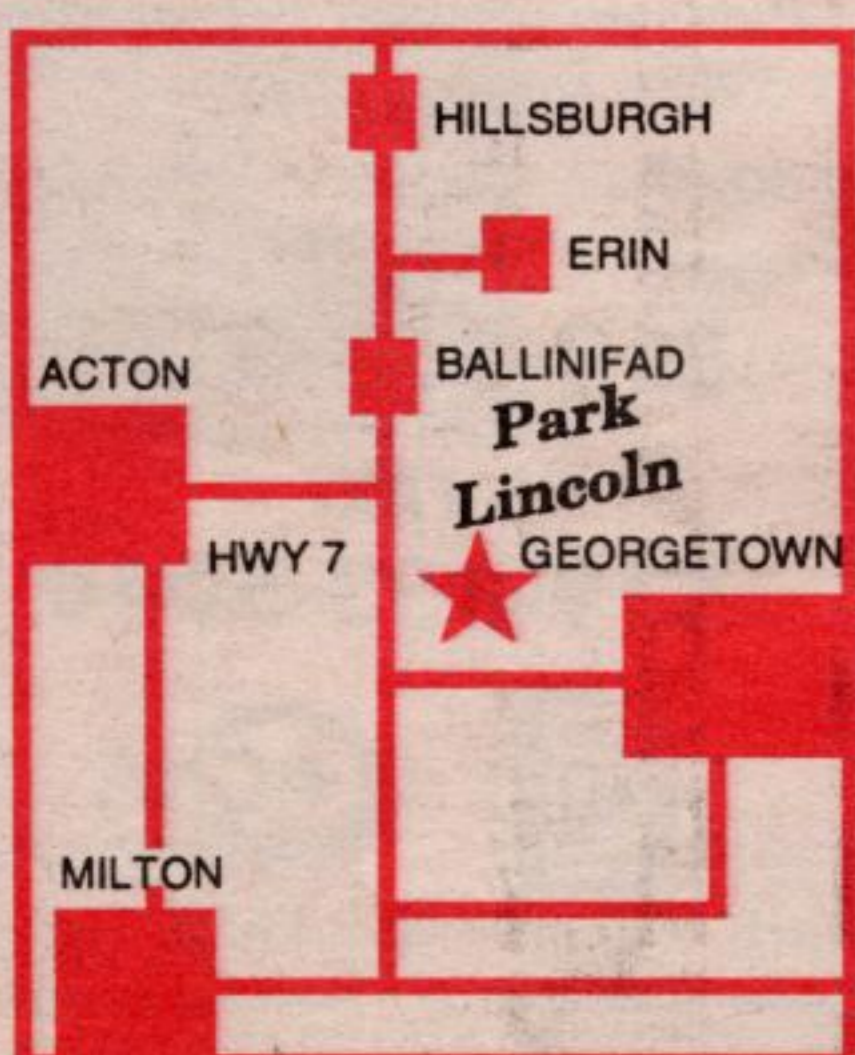

Halton Hills #1 Ford Truck Sales Leader!