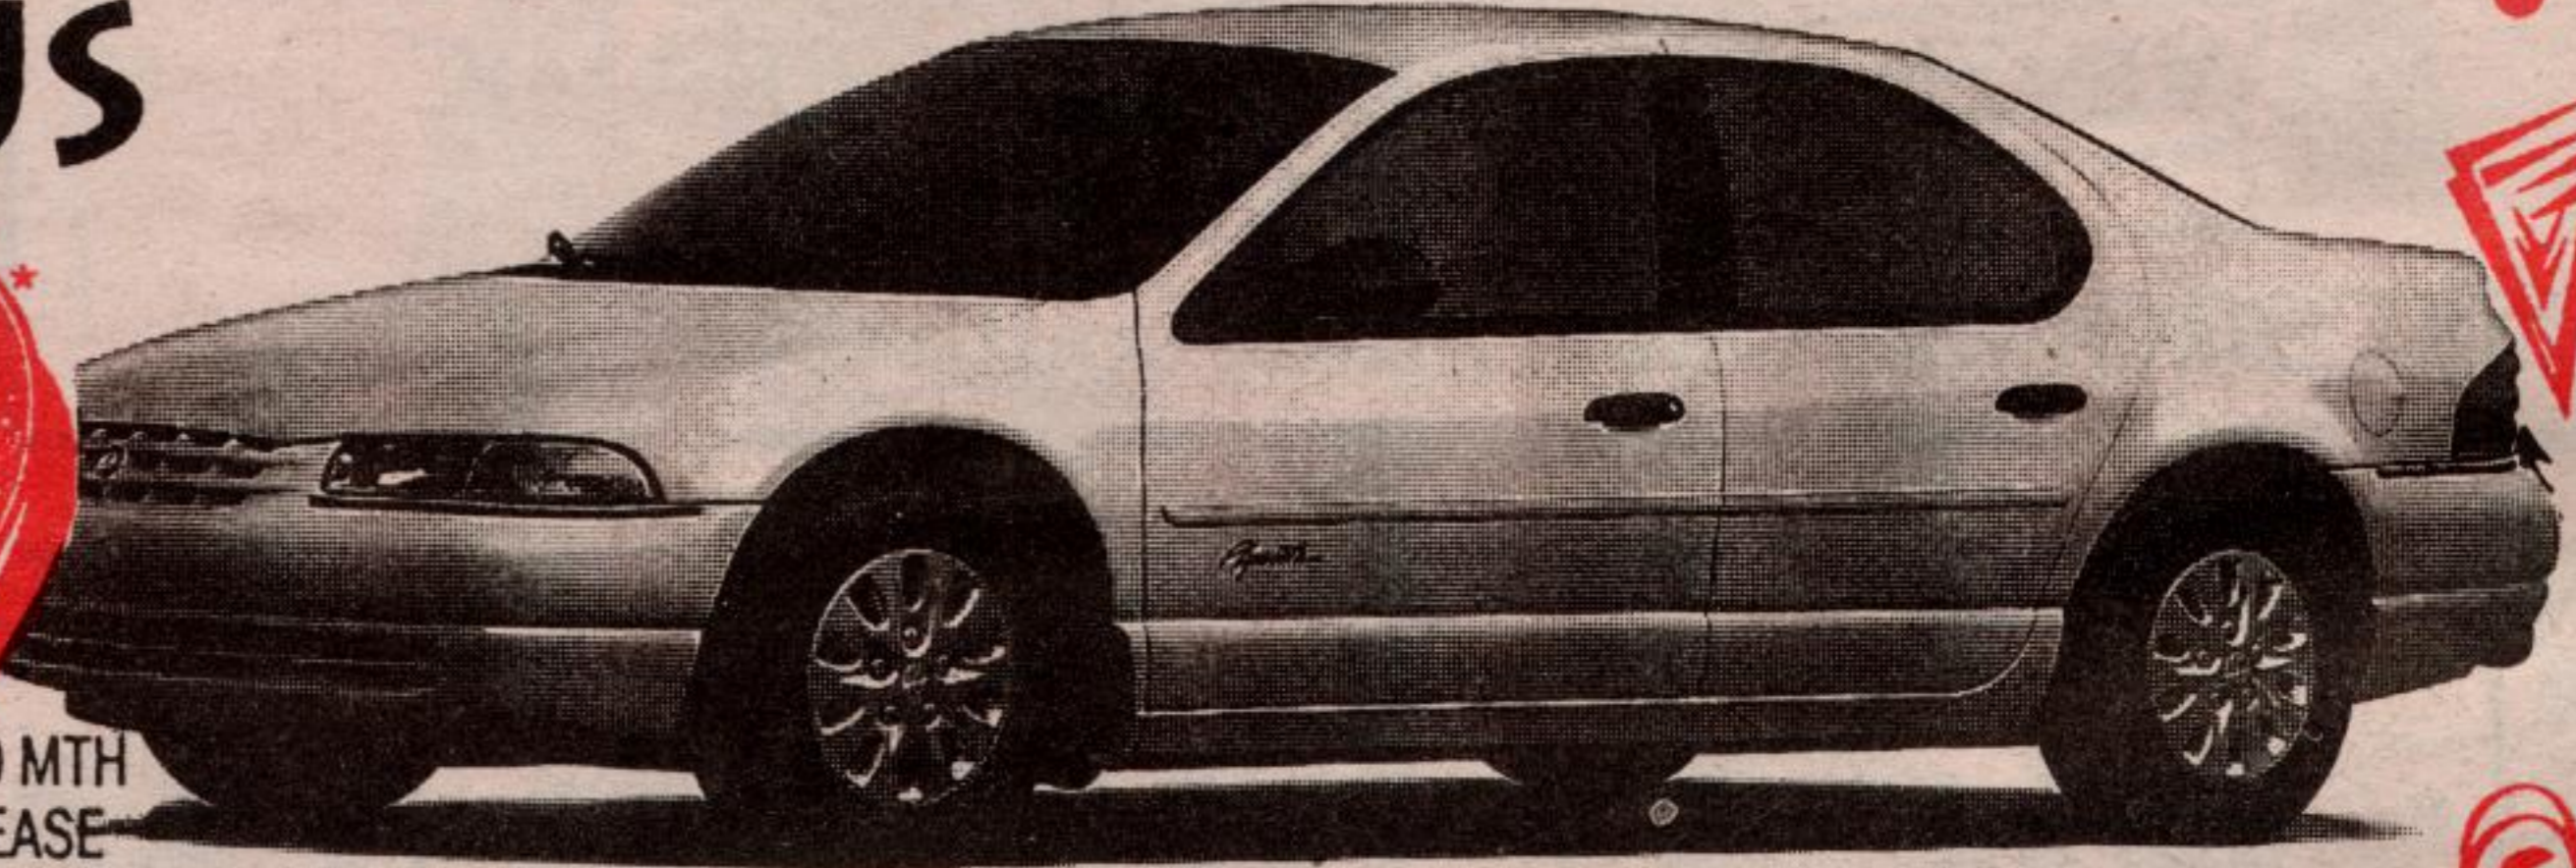

**\$0 DOWN!
TAXES IN!
FREIGHT IN!**

ARE YOU IN?

1996 NEON

\$299

- 2.0L 132 hp engine
- Air conditioning
- Dual Air Bags
- Automatic Transmission
- Side Impact Beams
- Power Steering
- Power Brakes
- Tinted Glass
- AM/FM stereo.

30 MTH LEASE

JUST 30 PAYMENTS AT \$299 ... THAT'S IT!

1996 BREEZE/STRATUS

- 24A Package
- 2.4L Multi-valve 150HP Engine
- Dual Air Bags/Side Guard Door Beams
- 4 Speed Auto. Trans.
- AM/FM Stereo Cassette
- Full Folding Rear Seat Back
- Air Conditioning

\$399

30 MTH LEASE

JUST 30 PAYMENTS AT \$399 ... THAT'S IT!

1996 INTREPID

\$499

- V6 Engine
- 4 Spd. Automatic
- Power Seat
- Fog Lamps
- Cloth Buckets
- P/windows & Locks
- Air Conditioning
- Speed Control
- All Season Touring Tires
- Dual Power Heated Mirrors
- Dual Front Air Bags
- Side Impact Beams
- Am/FM Stereo Cassette