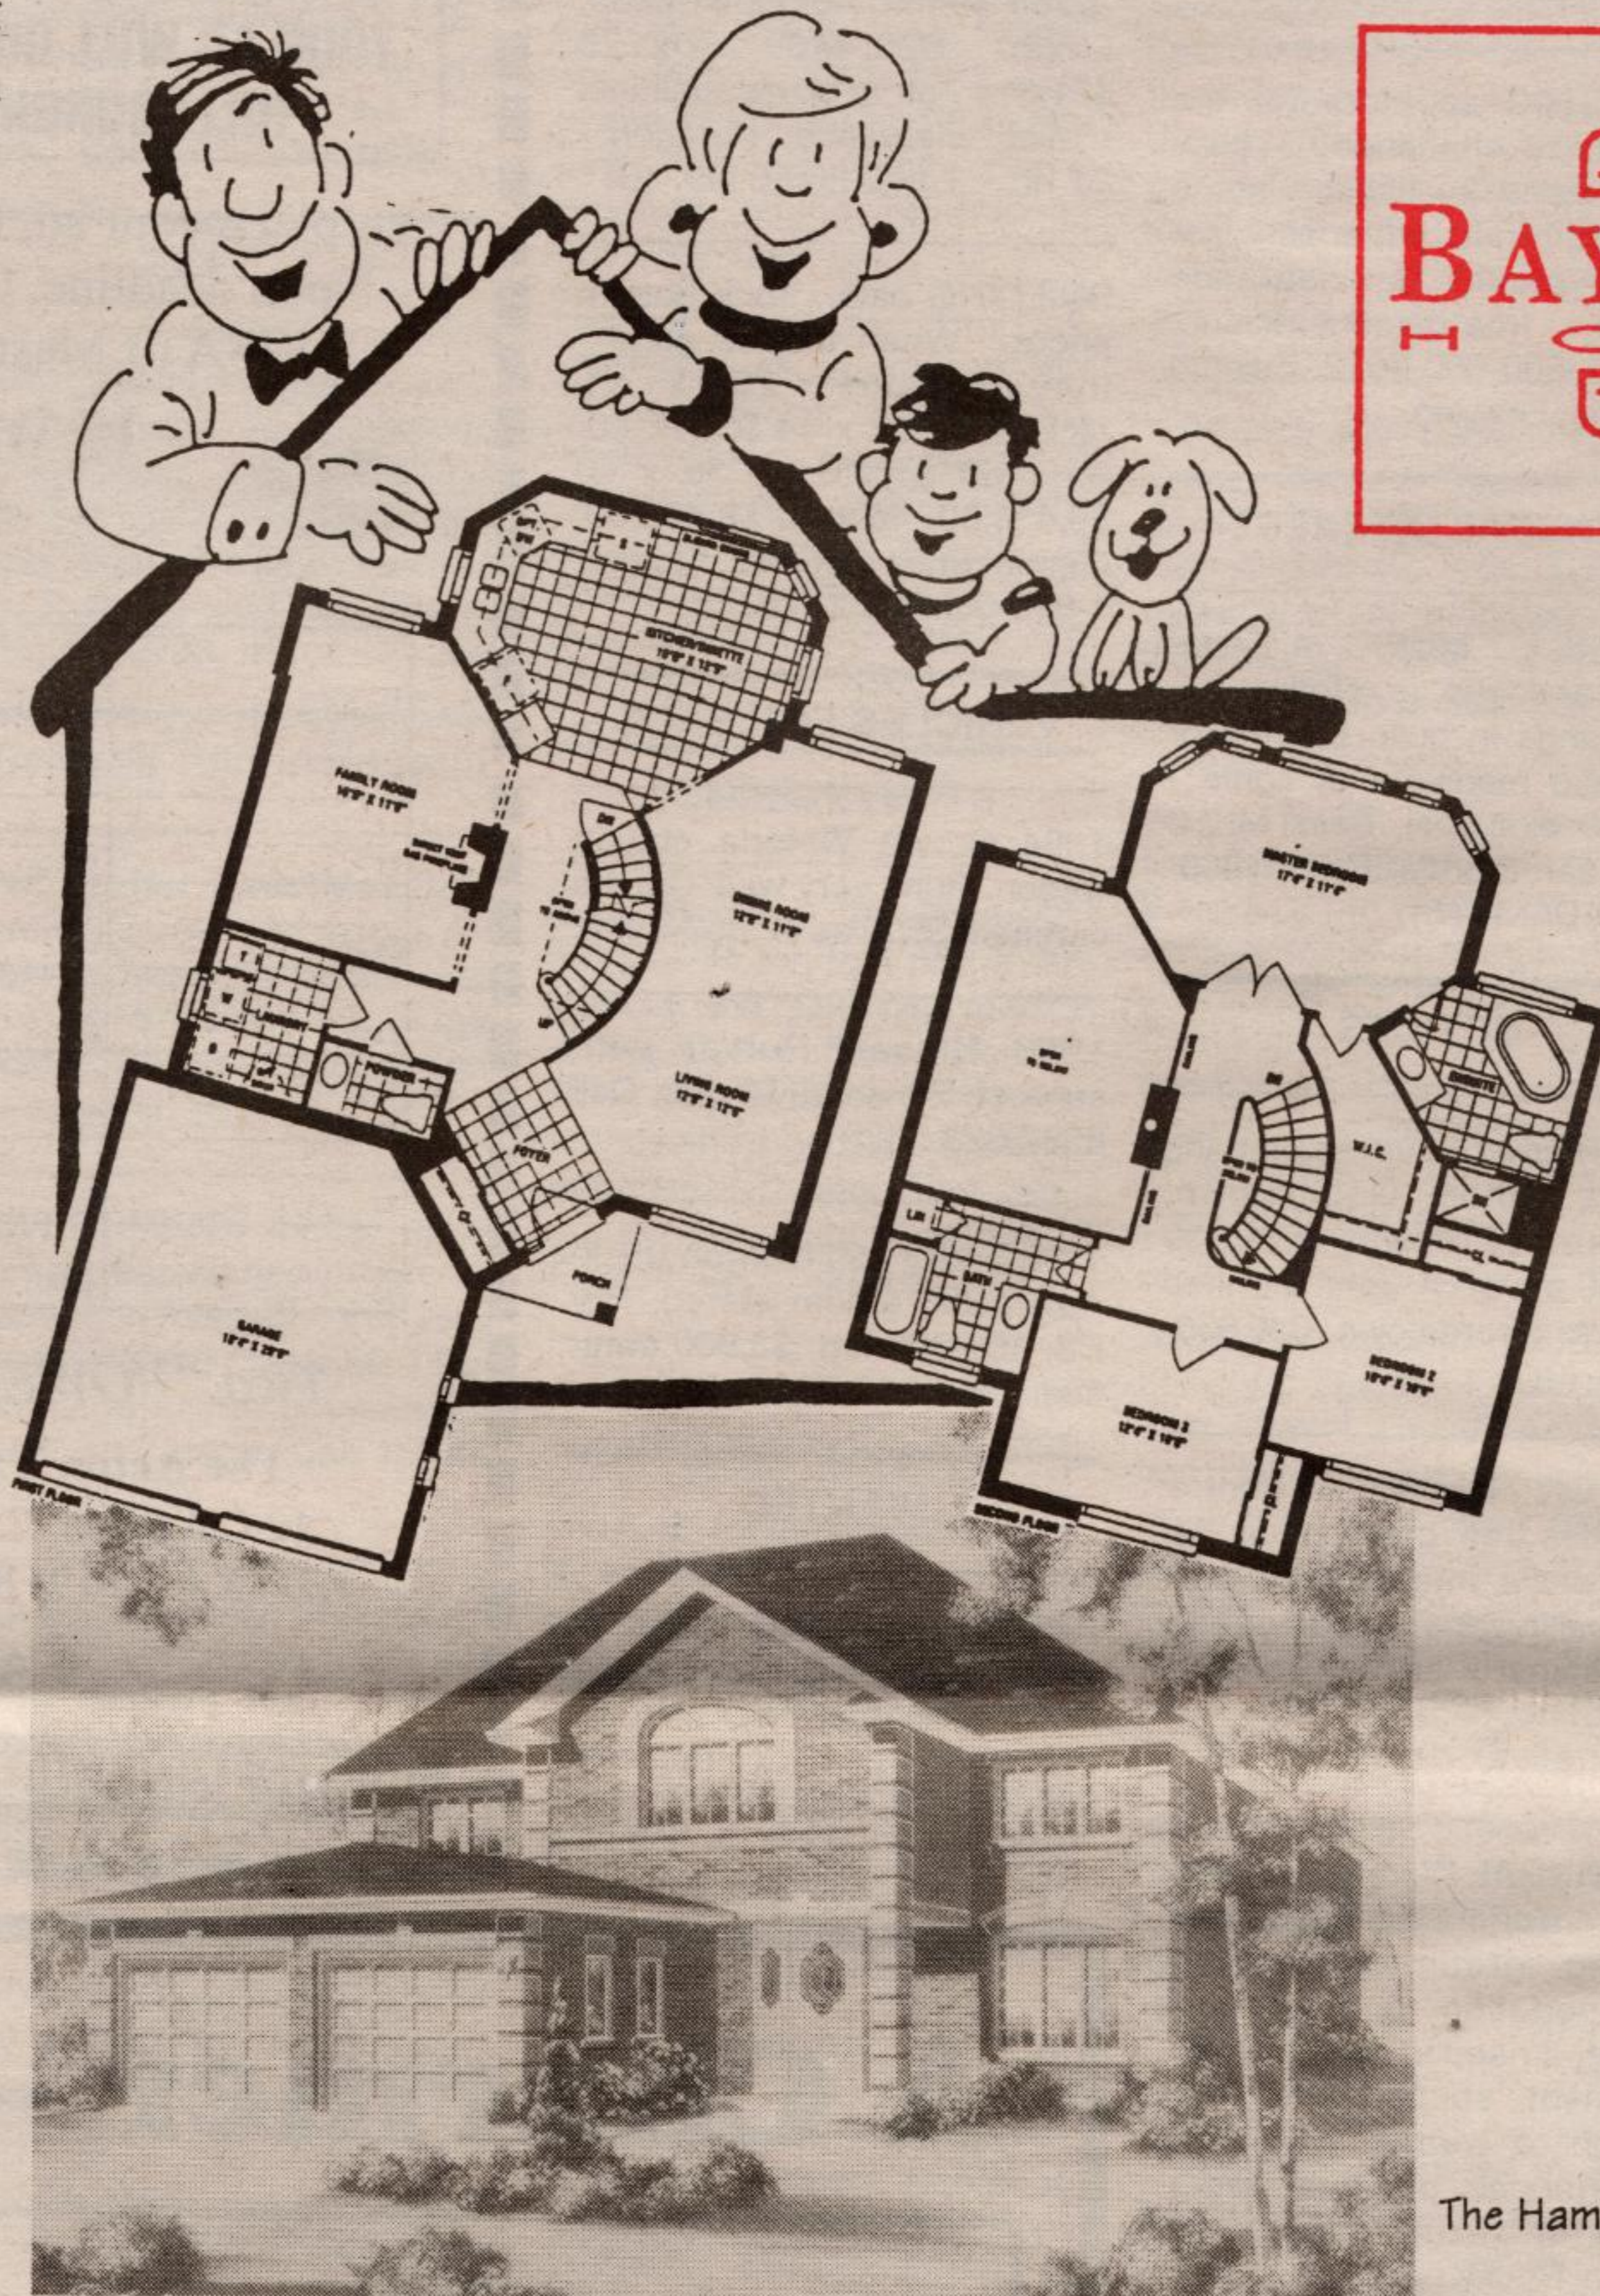

Does the home of your dreams cost more than you're willing to pay? THEN YOU HAVEN'T SEEN US...

New homes priced from an incredible $159,900!

Where else can you find the luxury of lakeside living at such an incredible price? At Lakeside Estates!

Set beside Fairy Lake, Baycliffe Homes can show you the way to affordable quality built luxury. Several inventory homes are available for immediate occupancy and each is ready to be decorated with your favorite color carpeting, cabinetry and more!

During our blow-out extravaganza our homes are priced from just $159,900 on lot sizes on 47 and 50 ft. wide. Choose from several different open concept styles from between 1,266 and 2,146 sq. ft. in size.

But hurry, there are only a few homes left.

Lakeside Estates is located within walking distance of a park, public school, an excellent golf club, and your home is set on a private crescent that's away from it all.

A safe, quiet and friendly community is where every family wants to be.

Lakeside Estates is only minutes from Georgetown, Brampton and Mississauga.

Already many of families call Lakeside Estates home - we'll show you why.

An affordable luxury home in an unbeatable location!

Let Baycliffe Homes build your dream home for less, with the quality and care we are famous for.

The Hamilton (Elev. A) is 1,860 sq. ft.