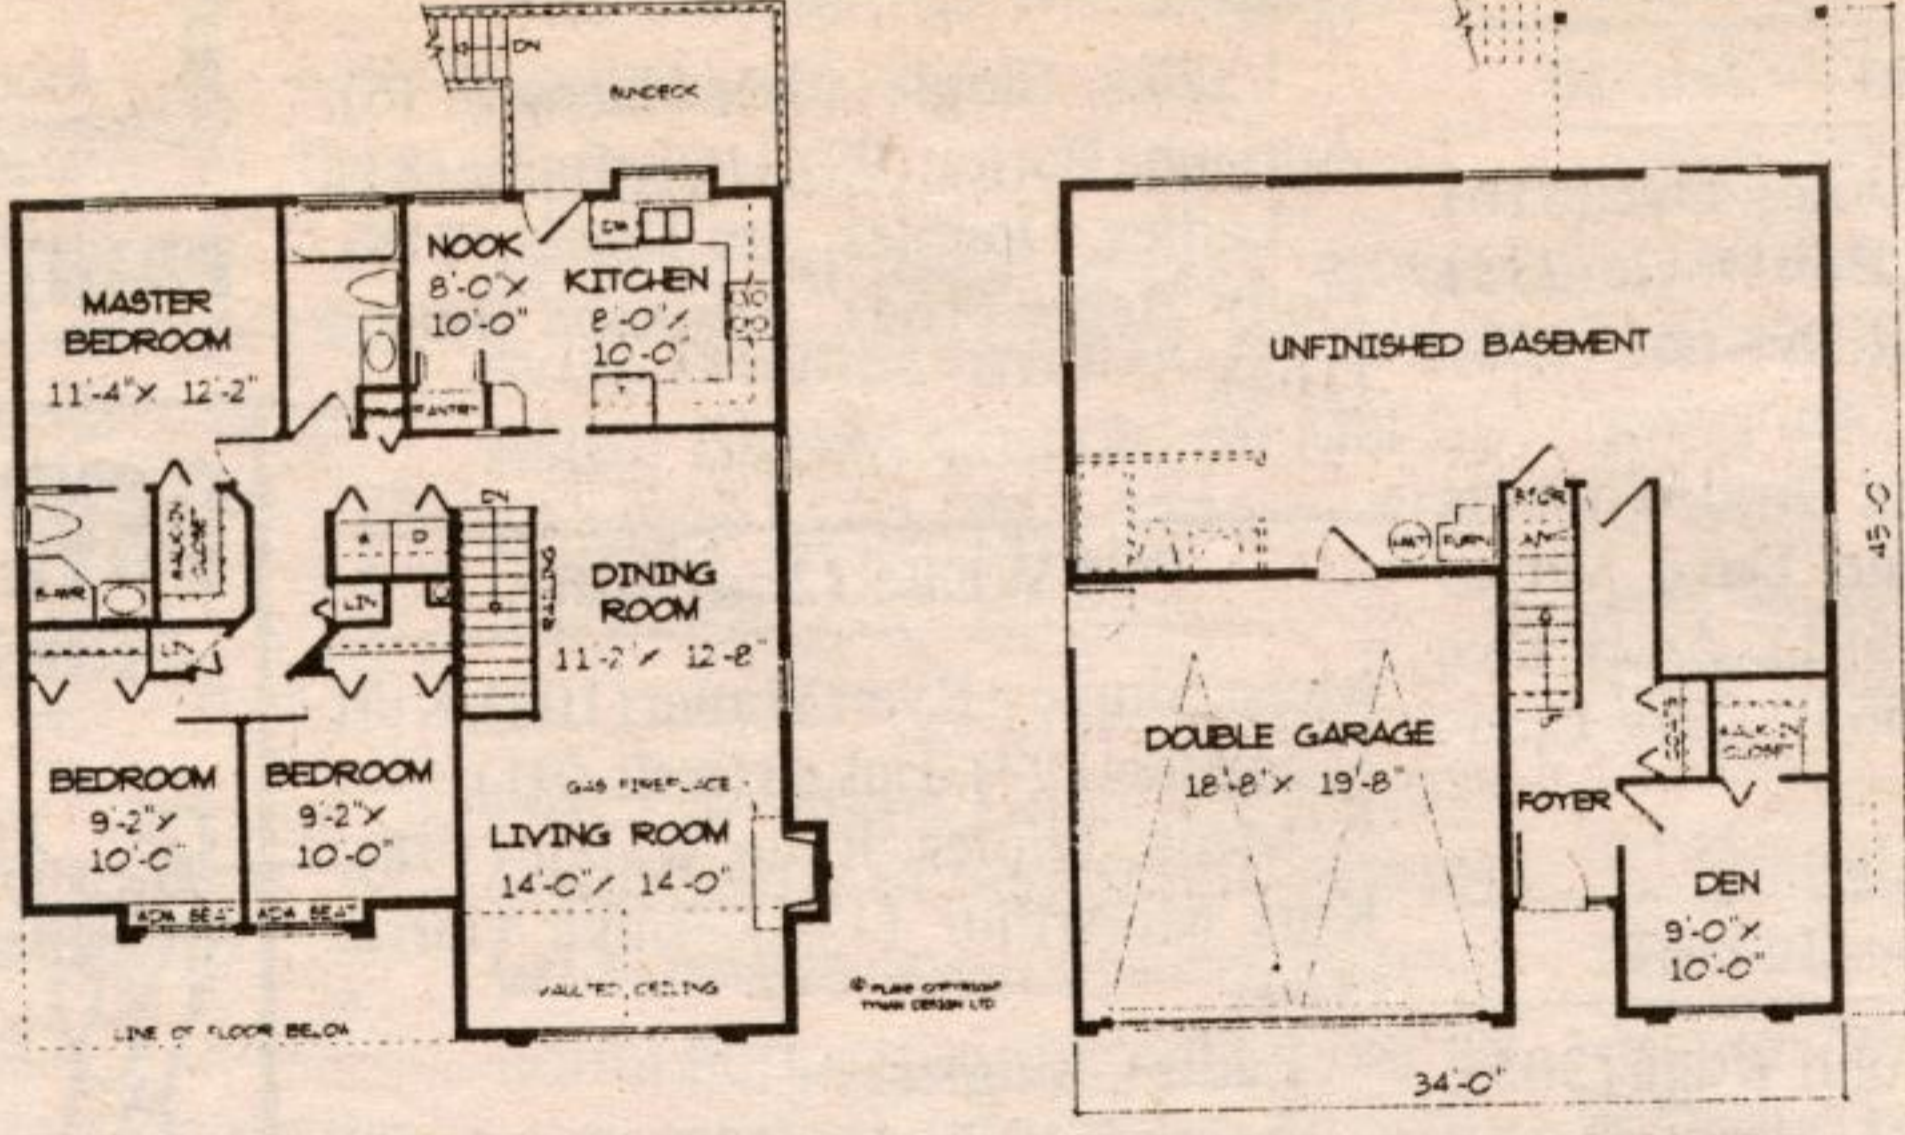

100% satisfaction guaranteed

For a free evaluation of your premises, call John or Chris Barrett at:

519-853-2639

HOMEPLAN OF THE WEEK!

Plan No. GL-627
1178 SQ.FT.

Simple design suitable for starter home

Low square footage and a simple foundation and roof design should keep construction costs down on this charming basement home. At only 34 feet wide and 45 feet deep, it will fit on a variety of lots. As well, the majority of the basement can be finished later on when time and finances allow.

Enter into the foyer. To the right, a den complete with a walk-in closet could be used as a home office or as a fourth bedroom. Upstairs, an open plan for the living and dining room creates a spacious area for entertaining and features a vaulted ceiling and gas fireplace in the living room. The kitchen provides an efficient working layout complete with a pantry and a nook.

Both secondary bedrooms feature boxed out window seats. The master, like those in larger homes, features a walk-in closet and a three-piece ensuite.

Plans for GL-627 may be obtained for \$335 for a package of five complete sets of working prints and \$29 for each additional set of the same plan. Allow \$15 extra to cover the cost of postage and handling (all Canadian residents add 7 per cent GST to plan total plus postage and handling).