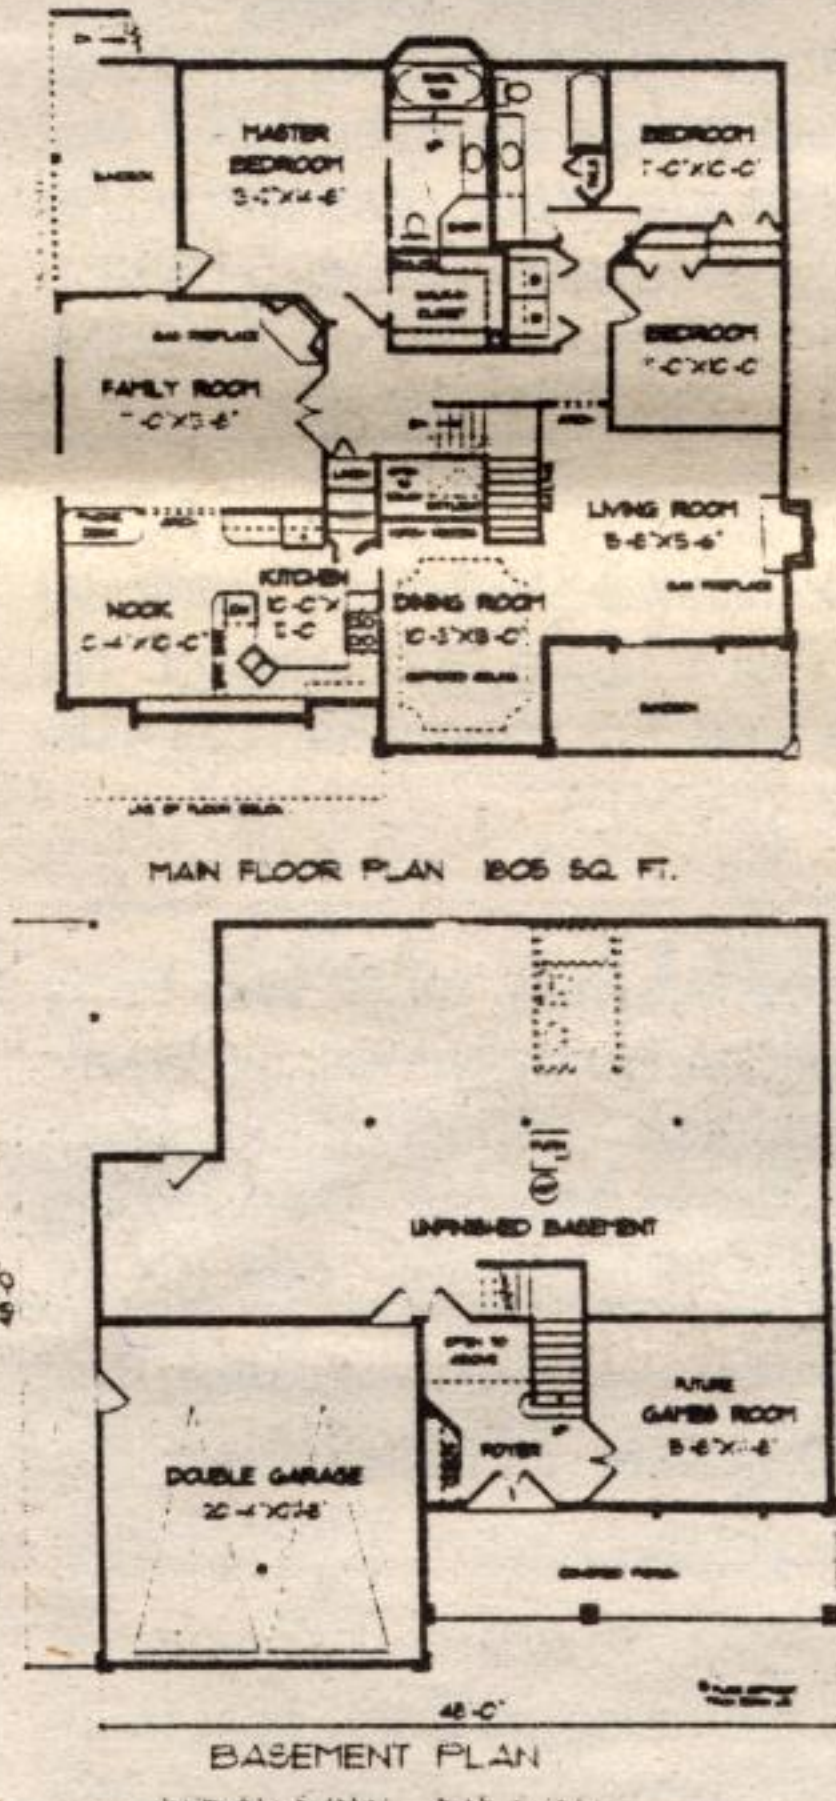

TITAN DESIGN LTD. PLAN NO. GL-622 1805 SQ. FT.

Basement entry home suits front view property

The living, dining, kitchen, nook and games room all face the front, and each room provides plenty of window space to enjoy the view.