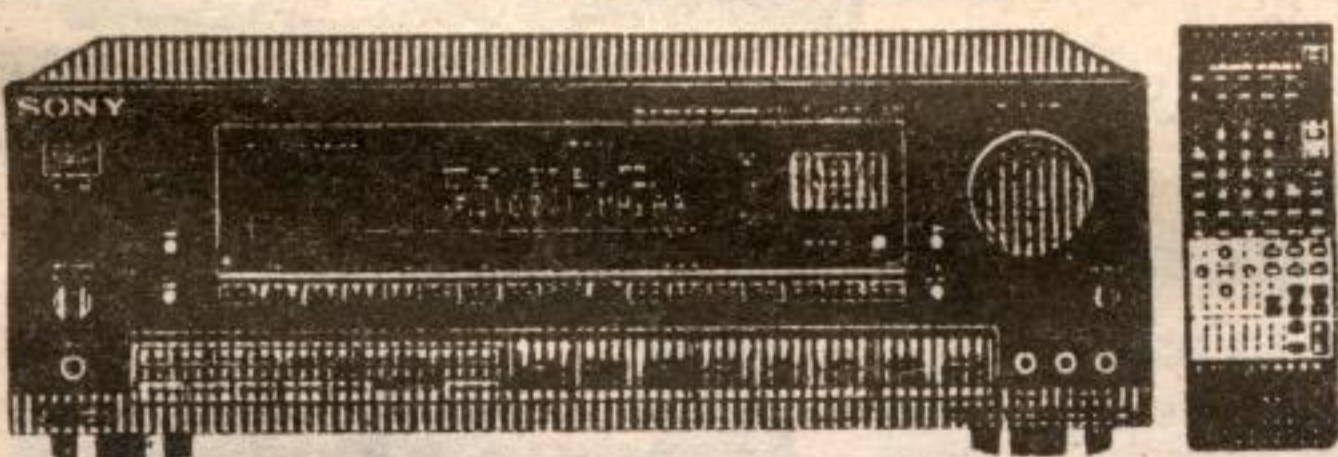

Discman™

MEGA BASS

DIFFERENT MODELS AVAILABLE
Reg. \$198.88
\$179⁸⁸

SONY
CFS-902
Sports Water Resistant
Portable AM/FM
Cassette-Corder
\$98⁸⁸

NO TAX
ON ANY
SONY TAPE PURCHASE
WITH THIS COUPON

SONY STR-D990

PRO-LOGIC

- 250 Watts RMS Power
- 7 Soundfield Modes
- Audio/Video Remote Commander that works all Sony Products

Regular Price \$599.95

\$498⁸⁸

SONY STR-D790

PRO-LOGIC

- 200 Watts RMS Power
- 30 Preset AM/FM Tuner
- Audio/Video Remote Commander