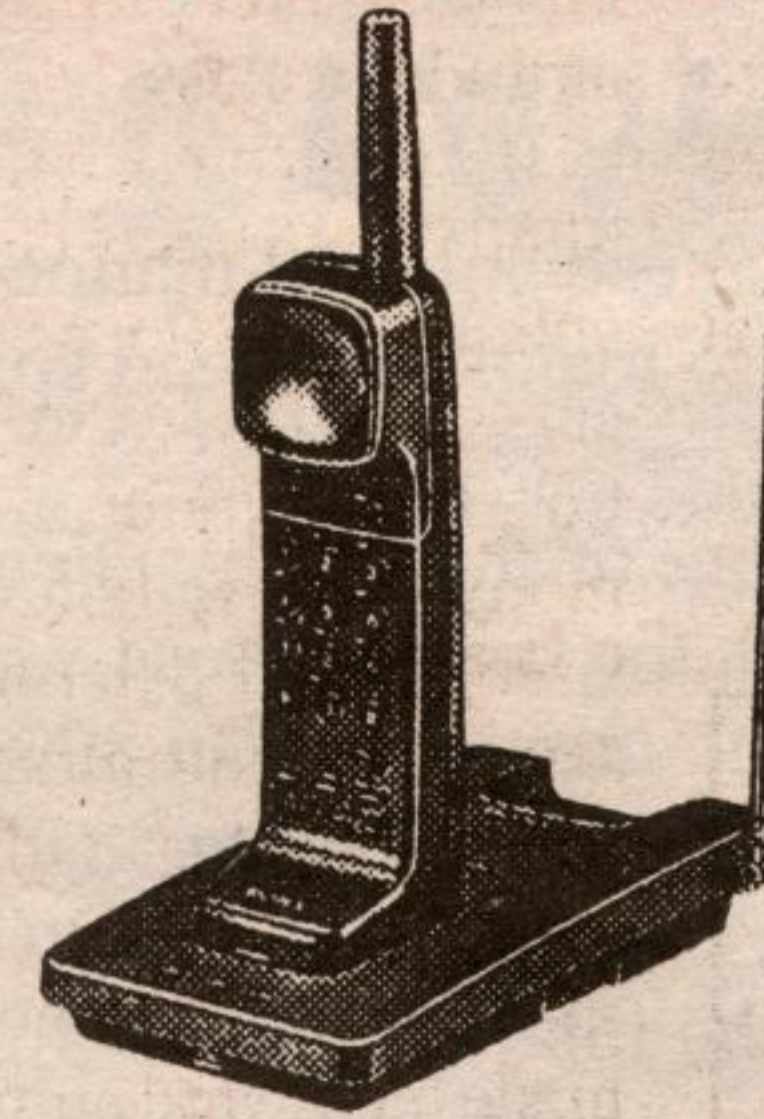

TURNON SONY TURNON SUMMER

Corded
Phones
from
\$58⁸⁸

WALKMAN

FEATURES

- 18 AM/FM Memory Presets
- Auto Reverse
- Alarm Clock
- Anti-Rolling Mechanism
- Scan Button
- Auto Shut-Off

Was \$119.00

\$88⁸⁸

Cordless
Phones
from
\$128⁸⁸