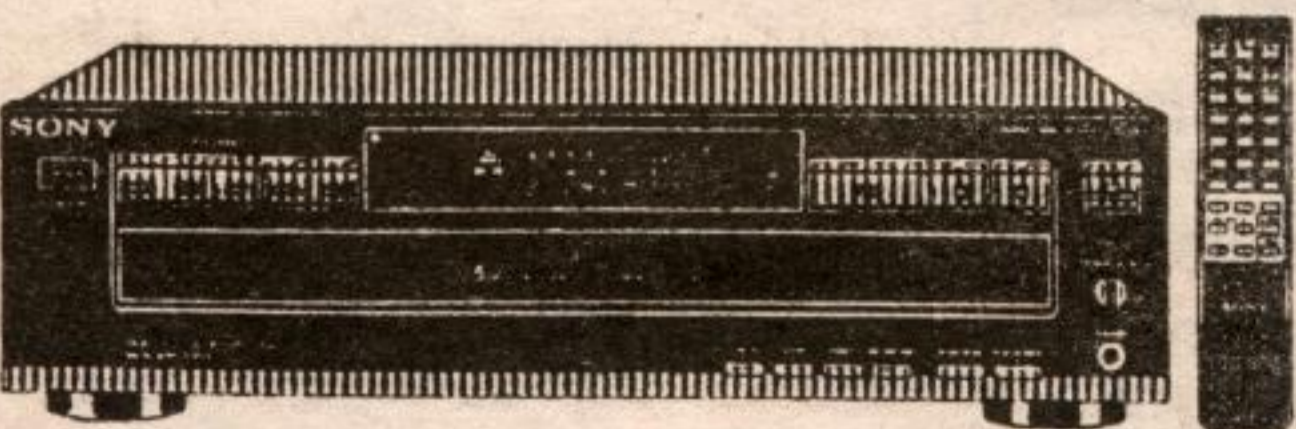

Regular Price \$499.95

~~**\$448⁸⁸**~~

SONY STR-D390

- 100 Watts RMS Power
- Surround Sound
- Built-in AM/FM Tuner
- Remote Commander

Regular Price \$299.95
*Not Exactly As Shown

\$268⁸⁸

SONY CDP-C225

- 5 Disc Multi CD Player
- Program/Shuffle Play
- 3 Year Warranty