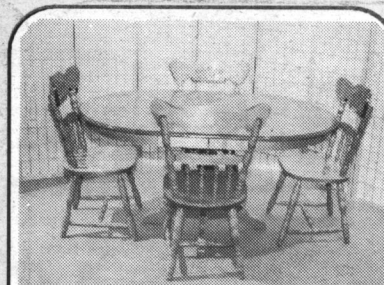

HHTW photo

BOXING WEEK SELL OFF

SALE
DEC. 27
AND
DEC. 28
4 P.M. - 8 P.M.

GREAT SELECTION OF CUSTOM SOFAS WITH OVER 100 FABRICS TO CHOOSE FROM

CUSTOM SOFAS FROM \$599
Reg. \$899

SPECIAL BOXING WEEK BUYS
2 pc. Sofa & Love Seat
Reg. \$1099
NOW \$699
limited stock

SOLID CHERRY FURNITURE

25% OFF

PEDESTAL TABLE SET
Reg. \$939 **\$799**

SOLID OAK PEDESTAL TABLE WITH 4 SIDE CHAIRS
Reg. \$1199 **\$799**

SOLID OAK 6 OAK CHAIR
Reg. \$2499

THE YEAR END FURNITURE

HOLIDAY HOURS
Mon. - Thurs. 10 a.m. - 6 p.m.
Fri. Dec. 31 10 a.m. - 4 p.m.