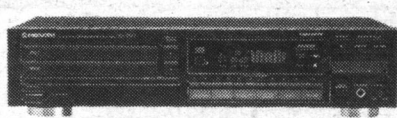

~~\$420.~~ \$368.

CT-W502R

**DOUBLE REVERSE CASSETTE DECK**

- FLEX
- Doldy

~~\$350.~~ \$278.

**CASSETTE DECKS**

PD-T310

**TWIN PLAY CD PLAYER TERRIFIC PRICE**