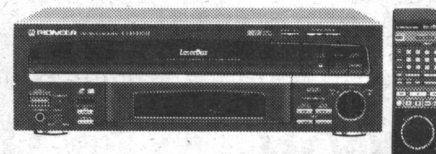

EASY FINANCING AVAILABLE

SDP4571

~~\$3500.~~

WE WILL NOT BE UNDERSOLD BY ANY AUTHORIZED COMPETITOR

**DOLBY SURROUND PRO-LOGIC SURROUND SOUND A/V RECEIVER**

- Front amplifier: 80w/ch stereo or 60w/ch surround
- Centre amplifier: 60w • Rear amplifier: 20w
- Illuminated Smart remote
- 4 audio and 2 video inputs
- 30 FM/AM preset stations
- Super Bass
- 4 speaker outputs

~~\$450.~~  
MODEL VSX-452

**COMBINATION CD/LASER DISC PLAYER**

- Direct CD Play with exclusive tray
- 425 lines horizontal resolution
- 10-key direct access
- Remote control

~~\$649.~~  
MODEL CLD-S201

**LASER DISC THAT PLAYS BOTH SIDES**