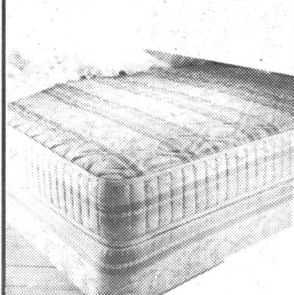

Christmas Special

Affordable Mattresses
Just on time for
Christmas!

"Lady Rose"
Orthopedic
Mattress and
Foundation
Twin Size \$109⁹⁹
Double Size \$139⁹⁹

"Morning Glory"
Orthopedic
20-year warranty on both
mattress & foundation
Double Size
Special \$179⁹⁹
Queen Size
Special \$249⁹⁹

"Back Support"
Non-Allergic
Orthopedic
25-year warranty on both
mattress & box
Double Size
Special \$249⁹⁹
Queen Size
Special \$299⁹⁹

Posture Tonic
Non-allergic orthopedic,
30 year warranty on
mattress & box.
Double Size
Special \$279⁹⁹
Queen Size
Special \$399⁹⁹

Spine Fortress
Equalized support to all parts of
the body. Hygienic and mildew
resistant. Cool in summer, warm
in winter. Polyester cover,
heavy gauge coils, heavy steel
grid for even weight distribu-
tion. 30 yr. warranty.
Double Size
Special \$399⁹⁹
Queen Size
Special \$499⁹⁹