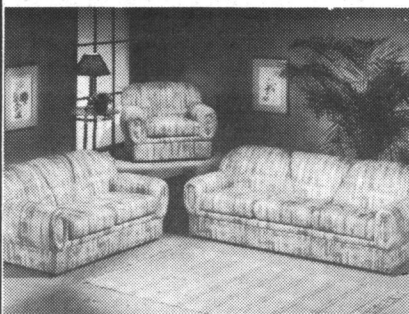

"Cheap and Best"
"Choice of Fabric"
3 Pcs. Sofa, Love Seat
and Chair
reg. $699
Christmas Special
$599⁹⁹
$100 extra for sofa bed,
love seat and chair