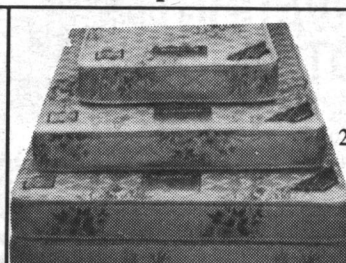

**NO GST**

9 Pcs. Contemporary  
**Dining Room Set**  
At an outstanding value. Solid  
oak and elegant style, you  
receive 4 side chairs, 2 captain  
chairs, hutch, Buffet and Oval  
Table. It provides  
sophistication for any room.  
Choice of Stain & Fabric  
reg. \$2999  
now **\$1899<sup>99</sup>**

**Affordable Mattresses**  
Just on time for  
**Christmas!**

"Lady Rose"  
Orthopedic  
Mattress and  
Foundation  
Twin Size \$109<sup>99</sup>  
Double Size \$139<sup>99</sup>

"Morning Glory"  
Orthopedic  
20-year warranty on both  
mattress & foundation  
Double Size  
Special \$179<sup>99</sup>  
Queen Size  
Special \$249<sup>99</sup>