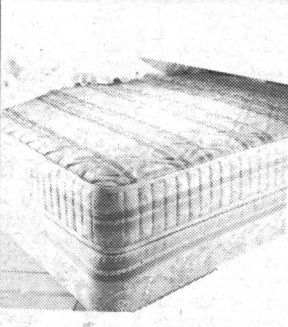

**Affordable Mattresses**  
Just on time for  
**Christmas!**

"Lady Rose"  
Orthopedic  
Mattress and  
Foundation  
Twin Size \$109<sup>99</sup>  
Double Size \$139<sup>99</sup>

"Morning Glory"  
Orthopedic  
20-year warranty on both  
mattress & foundation  
Double Size  
Special \$179<sup>99</sup>  
Queen Size  
Special \$249<sup>99</sup>

"Back Support"  
Non-Allergic  
Orthopedic  
25-year warranty on both  
mattress & box  
Double Size  
Special \$249<sup>99</sup>  
Queen Size  
Special \$299<sup>99</sup>

**Posture Tonic**  
Non-allergic orthopedic,  
30 year warranty on  
mattress & box.  
Double Size  
Special \$279<sup>99</sup>  
Queen Size  
Special \$399<sup>99</sup>