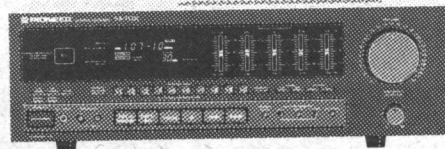

SX-312R
This stereo receiver with 5-band Graphic Equalizer is a great system starter or ideal for a second system. With 70 watts per channel, 30 AM/FM pre-set stations, full function remote control and 5 audio inputs, it shows great promise for a starter!

$299⁹⁹

VSX-512S

Power and command... at your fingertips! The ASC (Auto Source Control) feature lets you start your whole Home Theatre System at the touch of a button! Optional Multi Room Remote Sender lets you operate all the audio and video components from another room! Dolby® Pro-logic Surround Sound, Illuminated Smart™ remote and 4 audio and video inputs are powerful incentives to add this to your shopping list this year!

$699⁹⁹

$25/per mth.*