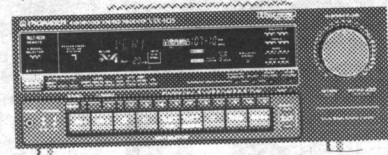

This Christmas... Put Pioneer under the tree. ...And bring the Excitement Home!

'TIS BETTER TO GIVE A RECEIVER

VSX-452/VSX-462S

Launch your career in home entertainment with the easy to use A/V receiver. Experience Dolby® Pro-logic Surround Sound through five powerful amplifiers, 3 audio and 2 video inputs, Super Bass, and 30 pre-set AM/FM stations. This receiver offers all the technology at a price that makes it as much a pleasure to give as receive. Model VSX-452 features full system remote. Model VSX-462S has illuminated Smart™ remote.

VSX-452 $449⁹⁹
VSX-462S $529⁹⁹

SX-312R
This stereo receiver with 5-band Graphic Equalizer is a great system starter or ideal for a second system. With 70 watts per channel, 30 AM/FM pre-set stations, full function remote control and 5 audio inputs, it shows great promise for a starter!

$299⁹⁹

VSX-512S

Power and command... at your fingertips! The ASC (Auto Source Control) feature lets you start your whole Home Theatre System at the touch of a button! Optional Multi Room Remote Sender lets you operate all the audio and video components from another room! Dolby® Pro-logic Surround Sound, Illuminated Smart™ remote and 4 audio and video inputs are powerful incentives to add this to your shopping list this year!

$699⁹⁹

$25/per mth.*

CD PLAYERS

PD-M502/PD-M602

The PD-M502 and PD-M602 6-Pak CD Changers are the ideal gift for any music lover. Convenient, perfect for organizing and sorting discs, and complete with talk back display, 32 programmable tracks, HI-Lite scan, CD Deck Synchro for easy CD to tape editing and headphone output with volume control for hours of musical pleasure. The PD-M602 also features full function remote.

PD-M502 $299⁹⁹
PD-M602 $329⁹⁹

PD-T310 $239⁹⁹
PD-T510 $269⁹⁹

PD-T310/PD-T510