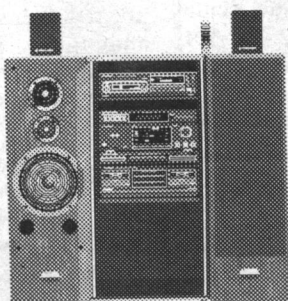

COMPLETE SYSTEMS

For easy set-up, easy price you just can't beat "The System." Connect it to your TV and VCR and your Home Theatre System is COMPLETE

System 1000

- 110 w/ch front 10w/ch rear
- Dolby Surround
- SR remote control

$1099 $30/per mth.*