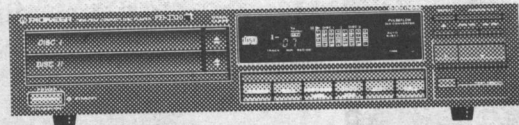

PD-T310 $239⁹⁹
PD-T510 $269⁹⁹

PD-T310/PD-T510

The tunes just keep on coming with these terrifically priced Twin Tray CD players. Ideal for parties or recording your favourite music, the PD-T310 and PD-T510 keep the music rolling while you change a CD. Full function remote control on model PD-T510.

CASSETTE DECKS

CT-W302R

Someone's in for a double delight with this Full-Logic double Cassette Deck featuring high and normal speed dubbing, (1) auto-reverse, Dolby® B/C noise reduction, and Dolby® HX Pro.

$279⁹⁹