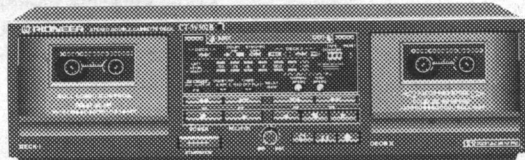

This Christmas... Put Pioneer under the tree. ...And bring the Excitement Home!

'TIS BETTER TO GIVE A RECEIVER

VSX-452/VSX-462S

Launch your career in home entertainment with the easy to use A/V receiver. Experience Dolby® Pro-logic Surround Sound through five powerful amplifiers, 3 audio and 2 video inputs, Super Bass, and 30 pre-set AM/FM stations. This receiver offers all the technology at a price that makes it as much a pleasure to give as receive. Model VSX-452 features full system remote. Model VSX-462S has illuminated Smart™ remote.

VSX-452 $449⁹⁹
VSX-462S $529⁹⁹

SX-312R
This stereo receiver with 5-band Graphic Equalizer is a great system starter or ideal for a second system. With 70 watts per channel, 30 AM/FM pre-set stations, full function remote control and 5 audio inputs, it shows great promise for a starter!

$299⁹⁹

VSX-512S

Power and command... at your fingertips! The ASC (Auto Source Control) feature lets you start your whole Home Theatre System at the touch of a button! Optional Multi Room Remote Sender lets you operate all the audio and video components from another room! Dolby® Pro-logic Surround Sound, Illuminated Smart™ remote and 4 audio and video inputs are powerful incentives to add this to your shopping list this year!

$699⁹⁹

$25/per mth.*

CD PLAYERS

PD-M502/PD-M602

The PD-M502 and PD-M602 6-Pak CD Changers are the ideal gift for any music lover. Convenient, perfect for organizing and sorting discs, and complete with talk back display, 32 programmable tracks, HI-Lite scan, CD Deck Synchro for easy CD to tape editing and headphone output with volume control for hours of musical pleasure. The PD-M602 also features full function remote.

PD-M502 $299⁹⁹
PD-M602 $329⁹⁹

PD-T310 $239⁹⁹
PD-T510 $269⁹⁹

PD-T310/PD-T510