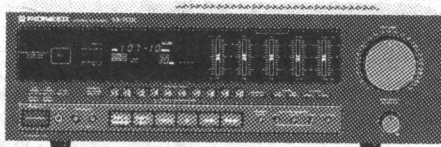

# This Christmas... Put Pioneer under the tree. ...And bring the Excitement Home!

'TIS BETTER TO GIVE A RECEIVER

**VSX-452/VSX-462S**

Launch your career in home entertainment with the easy to use A/V receiver. Experience Dolby® Pro-logic Surround Sound through five powerful amplifiers, 3 audio and 2 video inputs, Super Bass, and 30 pre-set AM/FM stations. This receiver offers all the technology at a price that makes it as much a pleasure to give as receive. Model VSX-452 features full system remote. Model VSX-462S has illuminated Smart™ remote.

VSX-452 \$449<sup>99</sup>  
VSX-462S \$529<sup>99</sup>

**SX-312R**

This stereo receiver with 5-band Graphic Equalizer is a great system starter or ideal for a second system. With 70

\$299<sup>99</sup>

watts per channel, 30 AM/FM pre-set stations, full function remote control and 5 audio inputs, it shows great promise for a starter!