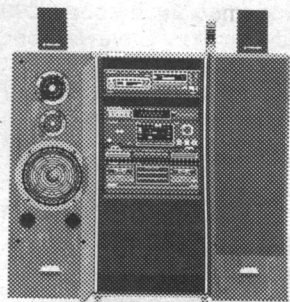

\$279<sup>99</sup>

**CT-W502R**

This double reverse cassette deck features a Pioneer exclusive: FLEX (Frequency Level Expander) which gives balanced and natural sounds to poorly recorded or old tapes. Plus Dolby® B/C noise reduction, and Dolby® HX Pro.

\$329<sup>99</sup>

**COMPLETE SYSTEMS**

For easy set-up, easy price you just can't beat "The System." Connect it to your TV and VCR and your Home Theatre System is COMPLETE

**System 1000**

- 110 w/ch front 10w/ch rear
- Dolby Surround
- SR remote control

\$1099

**System 3000**

- 110 w/ch front, 10w/ch rear, 20 w centre
- Smart remote control
- Double cassette deck with Dolby®
- Super Bass

\$1399

**35**

YEARS  
IN  
GEORGETOWN

**G/S TELEVISION**

265 Guelph St.  
Georgetown  
877-9541