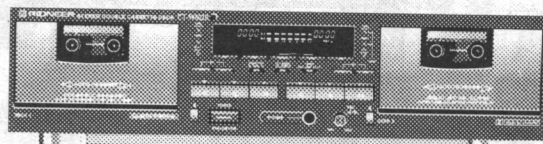

CT-W502R

This double reverse cassette deck features a Pioneer exclusive: FLEX (Frequency Level Expander) which gives balanced and natural sounds to poorly recorded or old tapes. Plus Dolby® B/C noise reduction, and Dolby® HX Pro.

$329⁹⁹