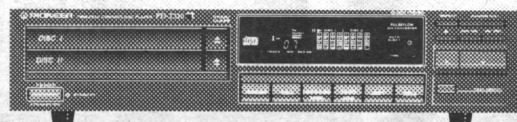

PD-T310 $239⁹⁹
PD-T510 $269⁹⁹

PD-T310/PD-T510

The tunes just keep on coming with these terrifically priced Twin Tray CD players. Ideal for parties or recording your favourite music, the PD-T310 and PD-T510 keep the music rolling while you change a CD. Full function remote control on model PD-T510.

CASSETTE DECKS

CT-W302R

Someone's in for a double delight with this Full-Logic double Cassette Deck featuring high and normal speed dubbing, (1) auto-reverse, Dolby® B/C noise reduction, and Dolby® HX Pro.

$279⁹⁹