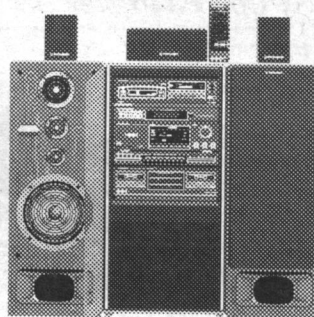

\$279<sup>99</sup>

**CT-W502R**

This double reverse cassette deck features a Pioneer exclusive: FLEX (Frequency Level Expander) which gives balanced and natural sounds to poorly recorded or old tapes. Plus Dolby® B/C noise reduction, and Dolby® HX Pro.

\$329<sup>99</sup>

**COMPLETE SYSTEMS**

For easy set-up, easy price you just can't beat "The System." Connect it to your TV and VCR and your Home Theatre System is COMPLETE

**System 1000**

- 110 w/ch front 10w/ch rear
- Dolby Surround
- SR remote control

\$1099

**System 3000**

- 110 w/ch front, 10w/ch rear, 20 w centre
- Smart remote control
- Double cassette deck with Dolby®
- Super Bass

\$1399

**35**

YEARS  
IN  
GEORGETOWN

**G/S TELEVISION**

265 Guelph St.  
Georgetown  
877-9541