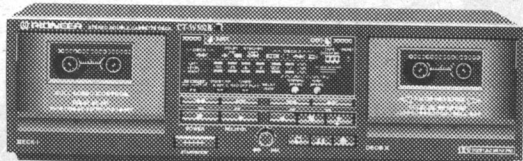

PD-M502 \$299<sup>99</sup>  
PD-M602 \$329<sup>99</sup>

PD-T310 \$239<sup>99</sup>  
PD-T510 \$269<sup>99</sup>

**PD-T310/PD-T510**

The tunes just keep on coming with these terrifically priced Twin Tray CD players. Ideal for parties or recording your favourite music, the PD-T310 and PD-T510 keep the music rolling while you change a CD. Full function remote control on model PD-T510.

**CASSETTE DECKS**

**CT-W302R**

Someone's in for a double delight with this Full-Logic double Cassette Deck featuring high and normal speed dubbing, (1) auto-reverse, Dolby® B/C noise reduction, and Dolby® HX Pro.

\$279<sup>99</sup>

**CT-W502R**

This double reverse cassette deck features a Pioneer exclusive: FLEX (Frequency Level Expander) which gives balanced and natural sounds to poorly recorded or old tapes. Plus Dolby® B/C noise reduction, and Dolby® HX Pro.