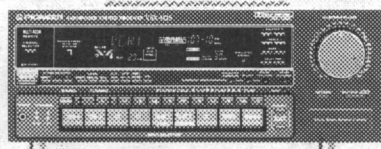

This Christmas... Put Pioneer under the tree. ...And bring the Excitement Home!

'TIS BETTER TO GIVE A RECEIVER

VSX-452/VSX-462S

Launch your career in home entertainment with the easy to use A/V receiver. Experience Dolby® Pro-logic Surround Sound through five powerful amplifiers, 3 audio and 2 video inputs, Super Bass, and 30 pre-set AM/FM stations. This receiver offers all the technology at a price that makes it as much a pleasure to give as receive. Model VSX-452 features full system remote. Model VSX-462S has illuminated Smart™ remote.

VSX-452 $449⁹⁹
VSX-462S $529⁹⁹

SX-312R

This stereo receiver with 5-band Graphic Equalizer is a great system starter or ideal for a second system. With 70

$299⁹⁹

watts per channel, 30 AM/FM pre-set stations, full function remote control and 5 audio inputs, it shows great promise for a starter!

VSX-512S

Power and command... at your fingertips! The ASC (Auto Source Control) feature lets you start your whole Home Theatre System at the touch of a button! Optional Multi Room Remote Sender lets you operate all the audio and video components from another room! Dolby® Pro-logic Surround Sound, Illuminated Smart™ remote and 4 audio and video inputs are powerful incentives to add this to your shopping list this year!

$699⁹⁹

CD PLAYERS

PD-M502/PD-M602

The PD-M502 and PD-M602 6-Pak CD Changers are the ideal gift for any music lover. Convenient, perfect for organizing and sorting discs, and complete with talk back display, 32 programmable tracks, HI-Lite scan, CD Deck Synchro for easy CD to tape editing and headphone output with volume control for hours of musical pleasure. The PD-M602 also features full function remote.

PD-M502 $299⁹⁹
PD-M602 $329⁹⁹

PD-T310 $239⁹⁹
PD-T510 $269⁹⁹

PD-T310/PD-T510