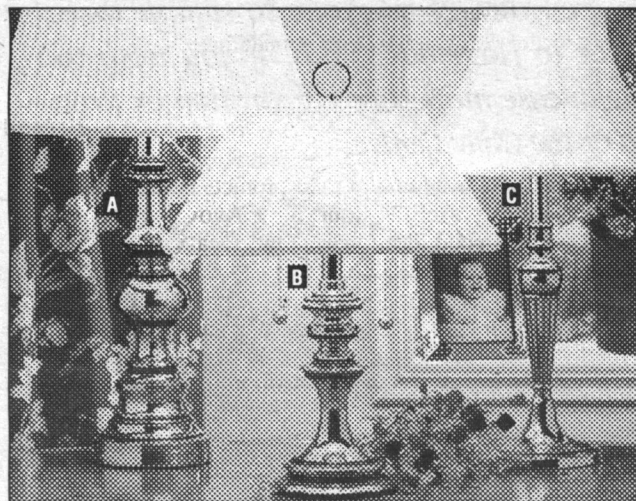

SOLID BRASS ADJUSTABLE FLOOR SWING ARM LAMP
SALE \$99⁹⁹

SOLID CAST 28" BRASS TABLE LAMP (TRILIGHT)
SALE \$139⁹⁹

19" TWO LIGHT CAST BRASS TABLE LAMP
SALE \$159⁹⁹

24" CAST BRASS TABLE LAMP
SALE \$149⁹⁹

ELEGANT 5 LIGHT HAND-PAINTED PORCELAIN CHANDELIER
SALE \$259⁹⁹
MATCHING TRILIGHT SWAG LAMP.
SALE \$79⁹⁹