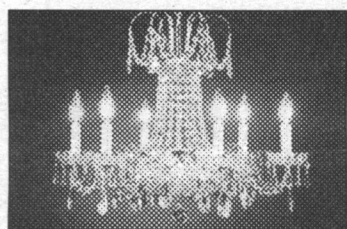

25TH ANNIVERSARY Celebration

VENETIAN CRYSTAL CHANDELIER
20" DIAMETER
5 LIGHTS
SALE \$169⁹⁹

ANNIVERSARY Special **SAVE ON**
SCHONBEK CRYSTAL
6 LIGHT CRYSTAL CHANDELIER
19" DIAMETER
SALE \$399⁹⁹

6 LIGHT CRYSTAL CHANDELIER
24" DIAMETER
SALE \$199⁹⁹