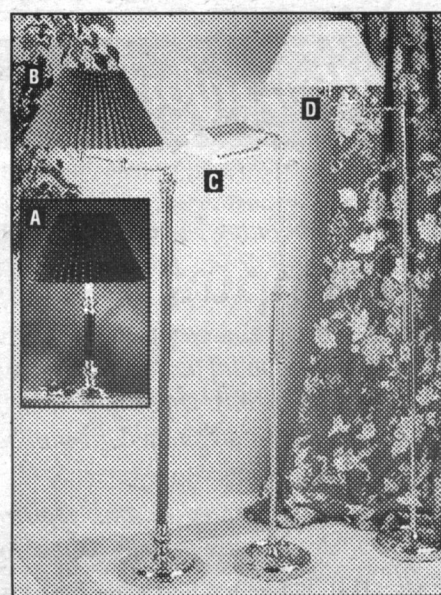

3 LIGHT 24" SOLID BRASS VANITY STRIP
(AVAILABLE 18" 2 LIGHT MODEL $169.99)
SALE $189⁹⁹

MATCHING FLOOR LAMP
SALE $99⁹⁹

SOLID BRASS ADJUSTABLE PHARMACY FLOOR LAMP
SALE $99⁹⁹

SOLID BRASS ADJUSTABLE FLOOR SWING ARM LAMP
SALE $99⁹⁹