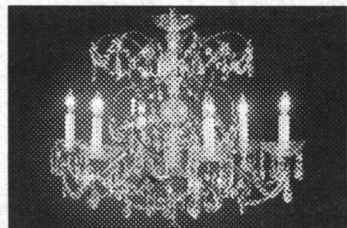

25TH ANNIVERSARY Celebration

VENETIAN CRYSTAL CHANDELIER
20" DIAMETER
5 LIGHTS
SALE \$169⁹⁹

ANNIVERSARY Special **SAVE ON**
SCHONBEK CRYSTAL
6 LIGHT CRYSTAL CHANDELIER
19" DIAMETER
SALE \$399⁹⁹

6 LIGHT CRYSTAL CHANDELIER
24" DIAMETER
SALE \$199⁹⁹