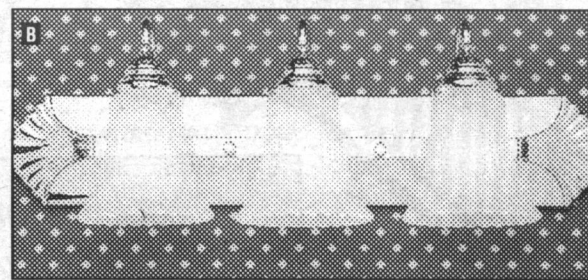

12 LIGHT HERITAGE CRYSTAL CHANDELIER
23" DIAMETER
SALE \$499⁹⁹

MATCHING 10" DIAMETER CRYSTAL FLUSH MOUNT FIXTURE
SALE \$99⁹⁹

12" DIAMETER CRYSTAL FLUSH MOUNT HALLWAY FIXTURE
SALE \$129⁹⁹

ANNIVERSARY Special

EXCLUSIVE MIRANDA DESIGN 20 INCH TWO LIGHT VANITY STRIP. POLISHED BRASS AND CHROME FINISH.
(AVAILABLE 27" 3 LIGHT MODEL \$189.99)
SALE \$139⁹⁹

3 LIGHT 24" SOLID BRASS VANITY STRIP
(AVAILABLE 18" 2 LIGHT MODEL \$169.99)
SALE \$189⁹⁹