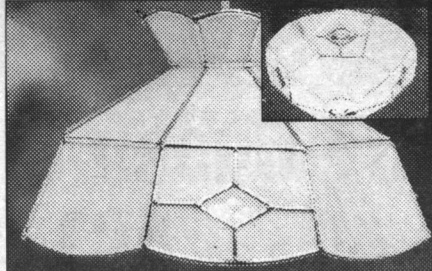

CANADIAN-MADE TIFFANY MATCHING TIFFANY SALE $99.99 FLUSH MOUNT SALE $69.99

MURRAY FEISS DESIGN 21" TWO COLUMN TABLE LAMP WITH WOODEN BASE SALE $159.99

EXCLUSIVE 23" FOUR COLUMN TABLE LAMP (TRILIGHT) SALE $119.99

CLASSIC 18" TWO COLUMN DESK LAMP SALE $79.99