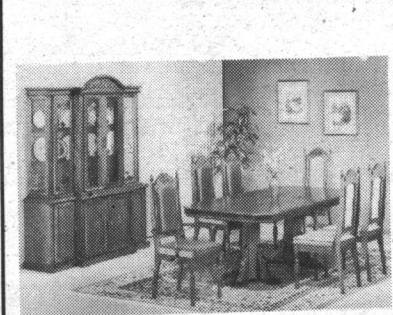

9 Pcs. Dining Room Set
contemporary oak, spacious Buffet base, double pedestal table with extension, 4 side chairs, 2 Captains chairs.
Choice of fabric and stain
reg. $2699
now $1599⁹⁹