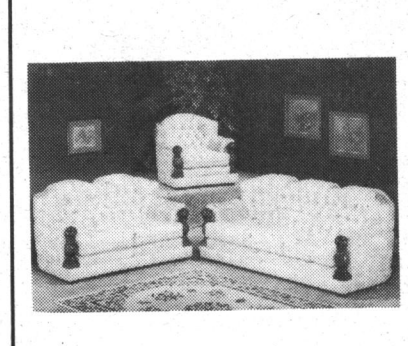

**Brentwood Wendell Recliner**  
incredible comfort at affordable prices. Available in blue, beige and mauve.  
reg. \$499  
**special \$199<sup>99</sup>**

**Modern Sofa Set**  
3 pcs. Sofa, Love Seat and Chair.  
Choice of fabric.  
reg. \$899  
**special \$499<sup>99</sup>**

**"Cheap and Best" "Choice of Fabric"**  
3 Pcs. Sofa, Love Seat and Chair  
reg. \$699  
**NOW! \$599<sup>99</sup>**  
\$100 extra for sofa bed, love seat and chair

**3 pcs. Canadian Sofa Set**  
With elegant black & brass show wood.  
Choice of fabric.  
reg. \$1299  
**special \$699<sup>99</sup>**  
Or with show wood  
**special \$799<sup>99</sup>**

**Classic Country Sofa Set**  
3 pcs. Sofa, Love Seat and Chair  
reg. \$1599  
**special \$899<sup>99</sup>**  
3 pcs. Sofa Bed  
\$100<sup>99</sup> extra

**Bold Traditional 3 Pcs. Sofa Set**  
traditional elegance in a tasteful floral fabric. Expertly tailored and expertly priced. All 3 Pcs. Sofa, Love Seat and Chair.  
reg. \$1699  
**now \$999<sup>99</sup>**  
Choice of fabric and stain