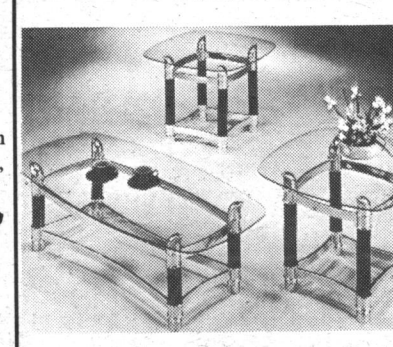

3 Pcs. Glass and Brass Coffee Tables
reg. $299
special $99⁹⁹