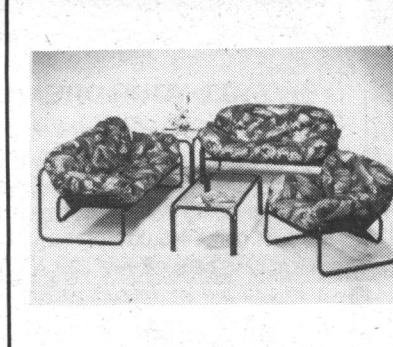

Modern Sofa Set
3 pcs. Sofa, Love Seat and Chair.
Choice of fabric.
reg. $899
special $499⁹⁹