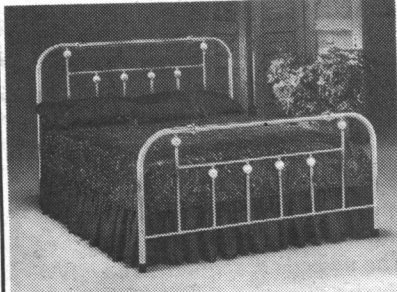

# SIMMON FURNITURE

Direct Importers and Retailers

GEORGETOWN MARKETPLACE MALL,  
GUELPH ST.,

**GEORGETOWN 873-4732**

Before You Buy  
Check our STORE PRICES  
**FREE LAYAWAY**  
up to 6 mos.

or **FREE SETUP**

or **FREE BED FRAME**  
with purchase of any  
Queen size mattress set.

or **FREE** Delivery within 25 kms.  
with any purchase  
\$400 and up.

or **FREE** Interest  
Buy now and pay all  
payments within 3 months  
without interest. O.A.C.

**Complete 4 Pcs. Designer Black Finished Day Bed**  
reg. \$399  
special  
**\$199<sup>99</sup>**  
Trundle \$99<sup>99</sup>  
Foam Mattress \$49<sup>99</sup>

**Brass/White Bed**  
Double size, complete with 20 years orthopedic, non-allergic mattress box and also Head and Foot Board with Iron Rails. Available in Twin, Queen and King sizes.  
reg. \$699  
now **\$299<sup>99</sup>**  
ANY SIZE Brass Plated Head and Foot Board only with this ad  
**\$99<sup>99</sup>**

**Modern Twin Top, Double Bottom Bunk Bed**  
includes orthopedic both mattresses  
reg. \$899  
special  
**\$399<sup>99</sup>**

**5 Pcs. Country Dinette**  
includes a 36"x60" extension leaf table and four large solid hardwood arrowback chairs with saddle seats.  
reg. \$699<sup>99</sup>  
special  
(only with this coupon)  
**\$399<sup>99</sup>**