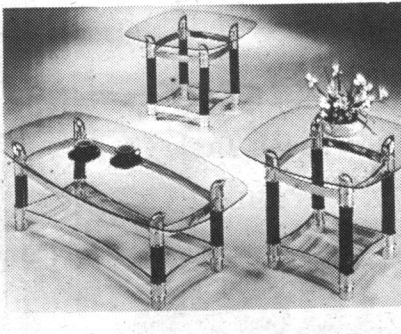

Or without show wood  
special \$699

**Classic Country Sofa Set**  
3 pcs. Sofa, Love Seat and Chair  
reg. \$1599  
special  
**\$899<sup>99</sup>**

3 pcs. Sofa Bed  
\$100<sup>99</sup> extra

**Bold Traditional 3 Pcs. Sofa Set**  
traditional elegance in a tasteful floral fabric. Expertly tailored and expertly priced. All 3 Pcs. Sofa, Love Seat and Chair.  
reg. \$1699  
now **\$999<sup>99</sup>**  
Choice of fabric and stain

**3 Pcs. Sofa, Love Seat and Chair**  
country luxurious American comfortable new look Sofa, Love Seat and Chair.  
reg. \$1899<sup>99</sup>  
special  
**\$1099<sup>99</sup>**

**3 Pcs. Glass and Brass Coffee Tables**  
reg. \$299  
special  
**\$99<sup>99</sup>**