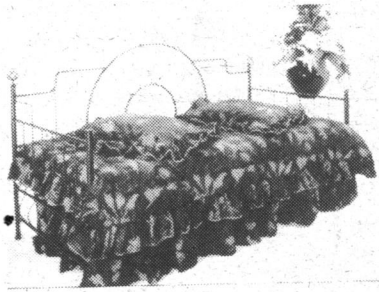

# SIMMON FURNITURE

Direct Importers and Retailers

GEORGETOWN MARKETPLACE MALL,  
GUELPH ST.,

**GEORGETOWN 873-4732**

Before You Buy  
Check our STORE PRICES  
**FREE LAYAWAY**  
up to 6 mos.

or **FREE SETUP**

**Complete 4 Pcs. Designer Black Finished Day Bed**  
reg. \$399  
special  
**\$199<sup>99</sup>**  
Trundle \$99<sup>99</sup>  
Foam Mattress \$49<sup>99</sup>

**Brass/White Bed**  
Double size, complete with 20 years orthopedic, non-allergic mattress box and also Head and Foot Board with Iron Rails. Available in Twin, Queen and King sizes.  
reg. \$699  
now **\$299<sup>99</sup>**  
ANY SIZE Brass Plated Head and Foot Board only with this ad  
**\$99<sup>99</sup>**