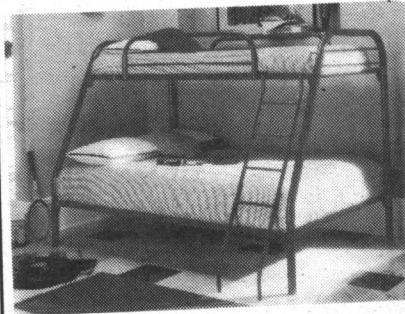

or **FREE BED FRAME**  
with purchase of any  
Queen size mattress set.

or **FREE** Delivery within 25 kms.  
with any purchase  
\$400 and up.

or **FREE** Interest  
Buy now and pay all  
payments within 3 months  
without interest. O.A.C.

**Complete 4 Pcs. Designer Black Finished Day Bed**  
reg. \$399  
special  
**\$199<sup>99</sup>**  
Trundle \$99<sup>99</sup>  
Foam Mattress \$49<sup>99</sup>

**Brass/White Bed**  
Double size, complete with 20 years orthopedic, non-allergic mattress box and also Head and Foot Board with Iron Rails. Available in Twin, Queen and King sizes.  
reg. \$699  
now **\$299<sup>99</sup>**  
ANY SIZE Brass Plated Head and Foot Board only with this ad  
**\$99<sup>99</sup>**

**Modern Twin Top, Double Bottom Bunk Bed**  
includes orthopedic both mattresses  
reg. \$899  
special  
**\$399<sup>99</sup>**

**5 Pcs. Country Dinette**  
includes a 36"x60" extension leaf table and four large solid hardwood arrowback chairs with saddle seats.  
reg. \$699<sup>99</sup>  
special  
(only with this coupon)  
**\$399<sup>99</sup>**