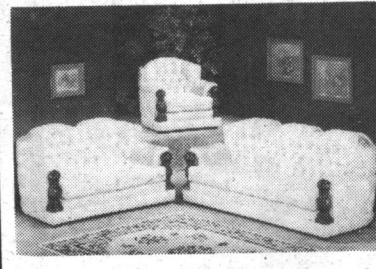

**"Cheap and Best" "Choice of Fabric"**  
3 Pcs. Sofa, Love Seat and Chair  
reg. \$699  
NOW!  
**\$599<sup>99</sup>**  
\$100 extra for sofa bed, love seat and chair

**3 pcs. Canadian Sofa Set**  
With elegant black & brass show wood. Choice of fabric.  
reg. \$1299  
special  
**\$799<sup>99</sup>**

Or without show wood  
special \$699

**Classic Country Sofa Set**  
3 pcs. Sofa, Love Seat and Chair  
reg. \$1599  
special  
**\$899<sup>99</sup>**

3 pcs. Sofa Bed  
\$100<sup>99</sup> extra

**Bold Traditional 3 Pcs. Sofa Set**  
traditional elegance in a tasteful floral fabric. Expertly tailored and expertly priced. All 3 Pcs. Sofa, Love Seat and Chair.  
reg. \$1699  
now **\$999<sup>99</sup>**  
Choice of fabric and stain

**3 Pcs. Sofa, Love Seat and Chair**  
country luxurious American comfortable new look Sofa, Love Seat and Chair.  
reg. \$1899<sup>99</sup>  
special  
**\$1099<sup>99</sup>**

**3 Pcs. Glass and Brass Coffee Tables**  
reg. \$299  
special  
**\$99<sup>99</sup>**