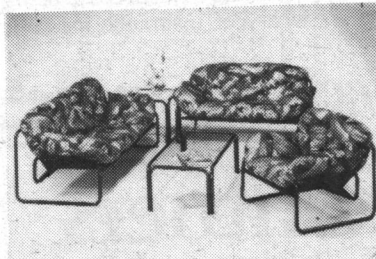

**9 Pcs. Contemporary Dining Room Set**  
At an outstanding value. Solid oak and elegant style, you receive 4 side chairs, 2 captain chairs, hutch, Buffet and Oval Table. It provides sophistication for any room.  
Choice of Stain & Fabric  
reg. \$2999  
now **\$1899<sup>99</sup>**

**9 Pcs. Bed Room Suite**  
includes Dresser, Mirror, 2 Night Tables, Head Board, Chest, 20 Years Warranty, Mattress and Box and Frame  
choice of stains  
reg. \$1299  
special  
**\$799<sup>99</sup>**

**Brentwood Wendell Recliner**  
incredible comfort at affordable prices. Available in blue, beige and mauve.  
reg. \$499  
special  
**\$199<sup>99</sup>**

**Modern Sofa Set**  
3 pcs. Sofa, Love Seat and Chair.  
Choice of fabric.  
reg. \$899  
special  
**\$499<sup>99</sup>**