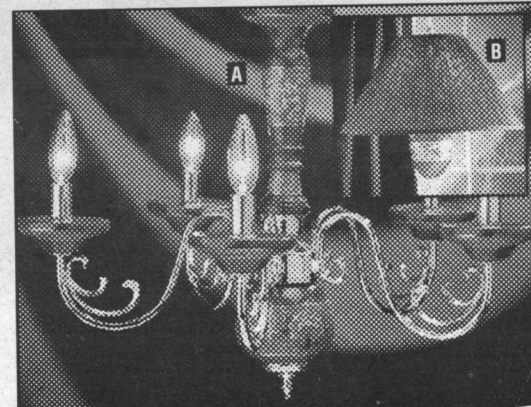

MATCHING FLOOR LAMP  
**SALE \$99<sup>99</sup>**

SOLID BRASS ADJUSTABLE PHARMACY FLOOR LAMP  
**SALE \$99<sup>99</sup>**

SOLID BRASS ADJUSTABLE FLOOR SWING ARM LAMP  
**SALE \$99<sup>99</sup>**

21 INCH SOLID BRASS ACCENT LAMP. TRILIGHT.  
**\$79<sup>99</sup>**

COMPLETE DECORATOR LOOKS IN DELICATELY HAND FINISHED PORCELAIN

COORDINATING 28 INCH TABLE LAMP. TRILIGHT.  
**SALE \$169<sup>99</sup>**

*ELEGANT & DISTINCTIVE Light Styles TO DRESS UP YOUR HOME*  
5 + 3 LIGHT DINING ROOM FIXTURE EXCLUSIVE TO LIVING LIGHTING  
**SALE \$369<sup>99</sup>**  
MATCHING 3 LIGHT HALL OR FOYER PENDANT  
**SALE \$179<sup>99</sup>**