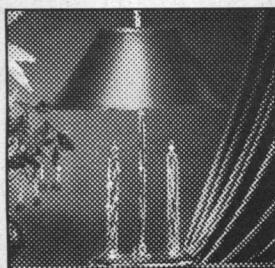

COMPLETE DECORATOR LOOKS IN DELICATELY HAND FINISHED PORCELAIN

COORDINATING 28 INCH TABLE LAMP. TRILIGHT.  
**SALE \$169<sup>99</sup>**

*ELEGANT & DISTINCTIVE Light Styles TO DRESS UP YOUR HOME*  
5 + 3 LIGHT DINING ROOM FIXTURE EXCLUSIVE TO LIVING LIGHTING  
**SALE \$369<sup>99</sup>**  
MATCHING 3 LIGHT HALL OR FOYER PENDANT  
**SALE \$179<sup>99</sup>**

ELEGANT 5 LIGHT HAND-PAINTED PORCELAIN CHANDELIER  
**SALE \$259<sup>99</sup>**  
MATCHING TRILIGHT SWAG LAMP.  
**SALE \$79<sup>99</sup>**

MURRAY FEISS DESIGN  
21" TWO COLUMN TABLE LAMP WITH WOODEN BASE  
**SALE \$159<sup>99</sup>**