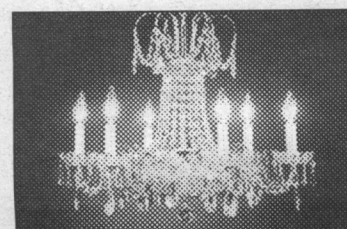

# 25<sup>TH</sup> ANNIVERSARY Celebration

VENETIAN CRYSTAL CHANDELIER  
20" DIAMETER  
5 LIGHTS  
**SALE \$169<sup>99</sup>**

6 LIGHT CRYSTAL CHANDELIER  
24" DIAMETER  
**SALE \$199<sup>99</sup>**

12 LIGHT HERITAGE CRYSTAL CHANDELIER  
23" DIAMETER  
**SALE \$499<sup>99</sup>**

**ANNIVERSARY Special** *SAVE ON*  
SCHONBEK CRYSTAL  
6 LIGHT CRYSTAL CHANDELIER  
19" DIAMETER  
**SALE \$399<sup>99</sup>**

MATCHING 10" DIAMETER CRYSTAL FLUSH MOUNT FIXTURE  
**SALE \$99<sup>99</sup>**