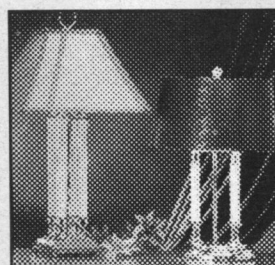

COMPLETE DECORATOR LOOKS IN DELICATELY HAND FINISHED PORCELAIN

COORDINATING 28 INCH TABLE LAMP. TRILIGHT.  
**SALE \$169<sup>99</sup>**

*ELEGANT & DISTINCTIVE Light Styles TO DRESS UP YOUR HOME*  
5 + 3 LIGHT DINING ROOM FIXTURE EXCLUSIVE TO LIVING LIGHTING  
**SALE \$369<sup>99</sup>**  
MATCHING 3 LIGHT HALL OR FOYER PENDANT  
**SALE \$179<sup>99</sup>**

ELEGANT 5 LIGHT HAND-PAINTED PORCELAIN CHANDELIER  
**SALE \$259<sup>99</sup>**  
MATCHING TRILIGHT SWAG LAMP.  
**SALE \$79<sup>99</sup>**

MURRAY FEISS DESIGN  
21" TWO COLUMN TABLE LAMP WITH WOODEN BASE  
**SALE \$159<sup>99</sup>**