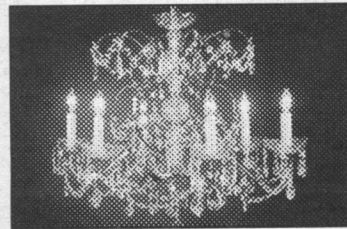

# 25<sup>TH</sup> ANNIVERSARY Celebration

VENETIAN CRYSTAL CHANDELIER  
20" DIAMETER  
5 LIGHTS  
**SALE \$169<sup>99</sup>**

6 LIGHT CRYSTAL CHANDELIER  
24" DIAMETER  
**SALE \$199<sup>99</sup>**

12 LIGHT HERITAGE CRYSTAL CHANDELIER  
23" DIAMETER  
**SALE \$499<sup>99</sup>**

**ANNIVERSARY Special** *SAVE ON*  
SCHONBEK CRYSTAL  
6 LIGHT CRYSTAL CHANDELIER  
19" DIAMETER  
**SALE \$399<sup>99</sup>**

MATCHING 10" DIAMETER CRYSTAL FLUSH MOUNT FIXTURE  
**SALE \$99<sup>99</sup>**