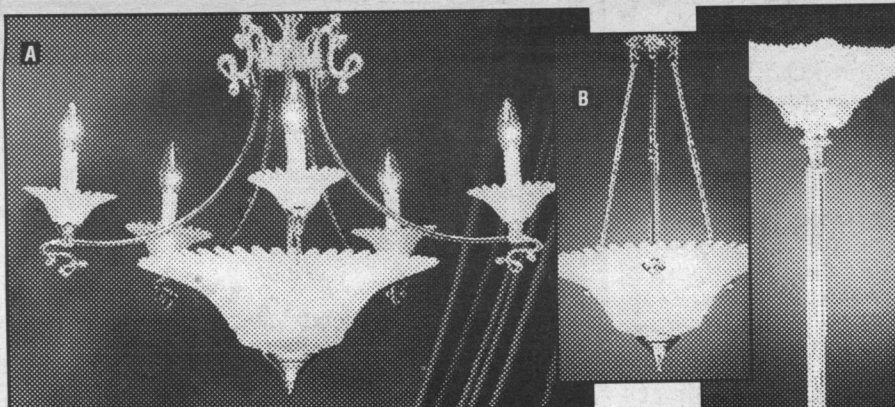

MATCHING FLOOR LAMP  
**SALE \$99<sup>99</sup>**

SOLID BRASS ADJUSTABLE PHARMACY FLOOR LAMP  
**SALE \$99<sup>99</sup>**

SOLID BRASS ADJUSTABLE FLOOR SWING ARM LAMP  
**SALE \$99<sup>99</sup>**

21 INCH SOLID BRASS ACCENT LAMP. TRILIGHT.  
**\$79<sup>99</sup>**

COMPLETE DECORATOR LOOKS IN DELICATELY HAND FINISHED PORCELAIN

COORDINATING 28 INCH TABLE LAMP. TRILIGHT.  
**SALE \$169<sup>99</sup>**

*ELEGANT & DISTINCTIVE Light Styles TO DRESS UP YOUR HOME*  
5 + 3 LIGHT DINING ROOM FIXTURE EXCLUSIVE TO LIVING LIGHTING  
**SALE \$369<sup>99</sup>**  
MATCHING 3 LIGHT HALL OR FOYER PENDANT  
**SALE \$179<sup>99</sup>**