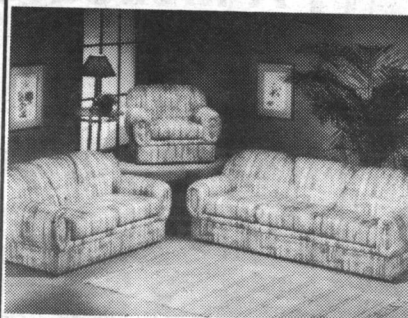

**9 Pcs. Contemporary Dining Room Set**  
At an outstanding value. Solid oak and elegant style, you receive 4 side chairs, 2 captain chairs, hutch, Buffet and Oval Table. It provides sophistication for any room.  
Choice of Stain & Fabric  
reg. \$2999  
**now \$1899<sup>99</sup>**

**9 Pcs. Bed Room Suite**  
includes Dresser, Mirror, 2 Night Tables, Head Board, Chest, 20 Years Warranty, Mattress and Box and Frame  
choice of stains  
reg. \$1299  
**special \$799<sup>99</sup>**

**Brentwood Wendell Recliner**  
incredible comfort at affordable prices. Available in blue, beige and mauve.  
reg. \$499  
**special \$199<sup>99</sup>**

**"Cheap and Best" "Choice of Fabric"**  
3 Pcs. Sofa, Love Seat and Chair  
reg. \$999  
**NOW! \$699<sup>99</sup>**  
\$100 extra for sofa bed, love seat and chair