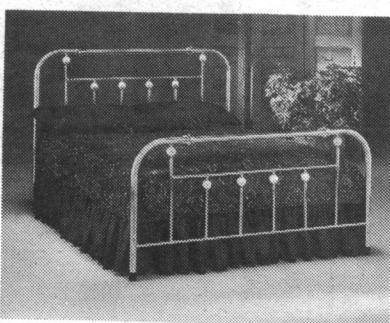

**Classic Country Sofa Set**  
3 pcs. Sofa, Love Seat and Chair  
reg. \$1599  
**special \$899<sup>99</sup>**  
3 pcs. Sofa Bed \$100<sup>00</sup> extra

**Bold Traditional 3 Pcs. Sofa Set**  
traditional elegance in a tasteful floral fabric. Expertly tailored and expertly priced. All 3 Pcs. Sofa, Love Seat and Chair.  
reg. \$1699  
**now \$999<sup>99</sup>**  
Choice of fabric and stain

**3 Pcs. Sofa, Love Seat and Chair**  
country luxurious American comfortable new look Sofa, Love Seat and Chair.  
reg. \$1899<sup>99</sup>  
**special \$1099<sup>99</sup>**

**All Styles of Head Board and Foot Boards Available**  
with Lowest Prices Guaranteed  
starting from **\$89<sup>99</sup>**

**Complete 4 Pcs. Designer Black Finished Day Bed**  
includes orthopedic mattress  
reg. \$399  
**special \$199<sup>99</sup>**

Trundle \$99<sup>99</sup>  
Foam Mattress \$49<sup>99</sup>

**Brass/White Bed**  
Double size, complete with 20 years orthopedic, non-allergic mattress box and also Head and Foot Board with Iron Rails. Available in Twin, Queen and King sizes.  
reg. \$699  
**now \$299<sup>99</sup>**  
ANY SIZE Brass Plated Head and Foot Board only with this ad **\$99<sup>99</sup>**

**Modern Twin Top, Double Bottom Bunk Bed**  
includes orthopedic both mattresses  
reg. \$899  
**special \$399<sup>99</sup>**

**LOWEST PRICE GUARANTEE**

**"Lady Rose" Orthopedic Mattress and Foundation**  
Twin Size \$109<sup>99</sup>  
Double Size \$139<sup>99</sup>