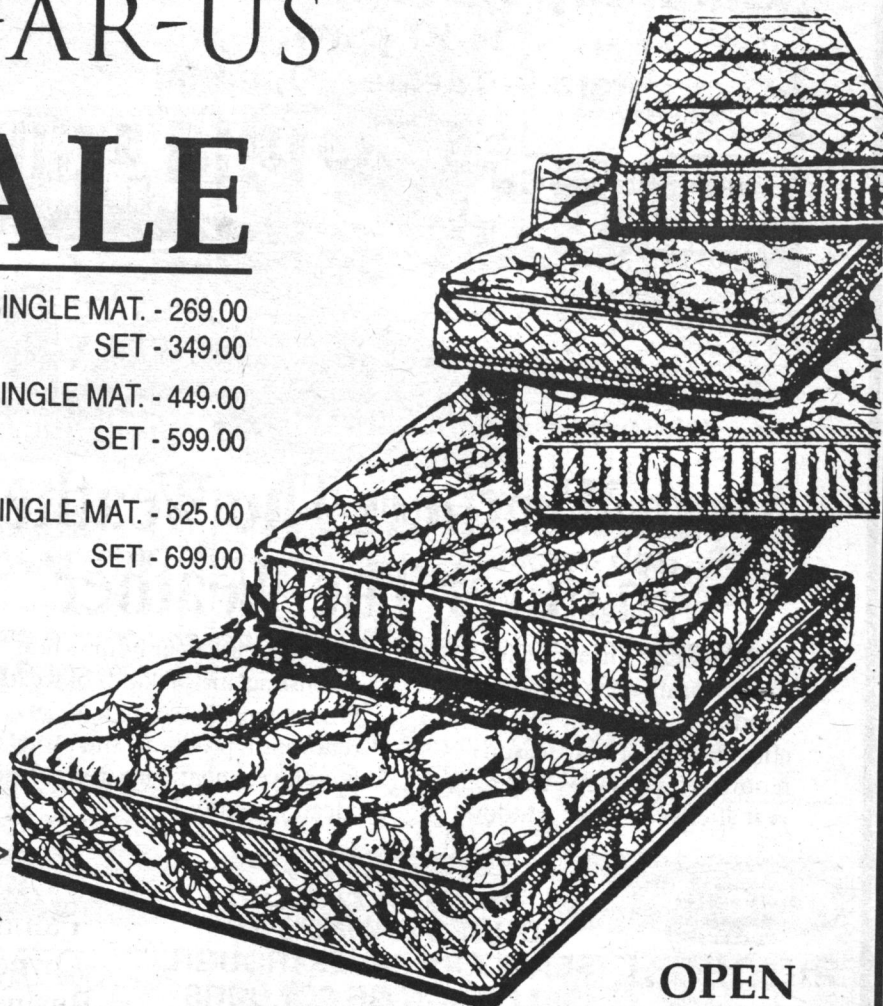

FALL IS FIX-UP TIME!

Be Home Proud

The Advertisers on these pages
will help you Makeover, Renovate,
Repair or Redecorate your
Greatest Investment

Emerald Isle Bedroom Gallery AND SPAS-AR-US MATTRESS SALE

Smooth Top single	MAT - 99.00 SET - 129.00	THERAPY 30 yr warranty	SINGLE MAT. - 269.00 SET - 349.00
F1000 5 yr warranty	SINGLE MAT. - 149.00 SET - 199.00	POSTURE SLEEP DELUX	SINGLE MAT. - 449.00
F2000 10 yr warranty	SINGLE MAT. - 169.00 SET - 219.00	PILLOW TOP 30 yr warranty	SET - 599.00
MYSTIQUE	SINGLE MAT. - 225.00	SPINE-O-GUARD	SINGLE MAT. - 525.00
25 yr warranty	SET - 299.00	POCKET COIL PILLOW TOP	SET - 699.00
		30 yr warranty	