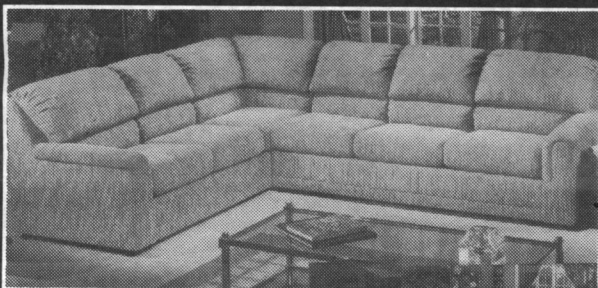

PACKAGE PRICING
 Package #1* features this luxurious sofa sectional with 3 pc. coffee and end table set. Sectional features a queen size pullout spring mattress as well as pop-up TV headrest.
QUEEN SOFABED SECTIONAL
 + 3 PC. (coffee & end tables)
 was \$1598 **NOW \$1099**