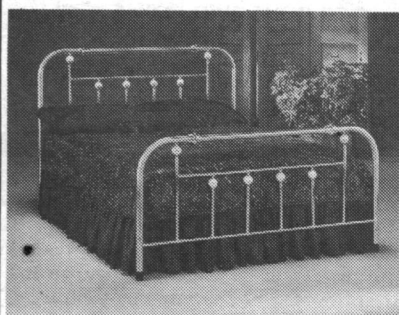

SIMMON FURNITURE

Before You Buy Check our STORE PRICES

GEORGETOWN MARKETPLACE MALL, GUELPH ST.,

GEORGETOWN 873-4732

FREE LAYAWAY up to 6 mos.

FREE BED FRAME with purchase of Queen size mattress set.

BUY NOW No Payment until November 1993

FREE Delivery within 25 kms. with any purchase \$400 and up. ONLY with this ad

Brass/White Bed
Double size, complete with 20 years orthopedic, non-allergic mattress box and also Head and Foot Board with Iron Rails. Available in Twin, Queen and King sizes.
reg. \$699
now \$359⁹⁹
ANY SIZE Brass Plated Head and Foot Board only with this ad
\$129⁹⁹

Complete with Orthopedic Mattresses Three-in-One Bunk Bed
splits into two single beds or a day bed and a single bed. Available in red, blue, white
reg. \$699
special \$399⁹⁹

Modern Twin Top, Double Bottom Bunk Bed
includes orthopedic both mattresses
reg. \$899
special \$399⁹⁹