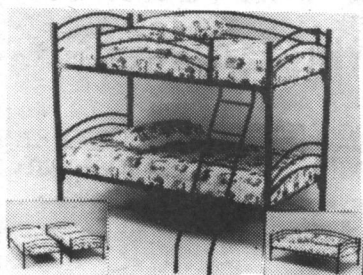

SIMMON FURNITURE

Before You Buy Check our STORE PRICES

GEORGETOWN MARKETPLACE MALL, GUELPH ST.,

GEORGETOWN 873-4732

FREE LAYAWAY up to 6 mos.

FREE BED FRAME with purchase of Queen size mattress set.

BUY NOW No Payment until November 1993

FREE Delivery within 25 kms. with any purchase \$400 and up. ONLY with this ad

Brass/White Bed
Double size, complete with 20 years orthopedic, non-allergic mattress box and also Head and Foot Board with Iron Rails. Available in Twin, Queen and King sizes.
reg. \$699
now \$359⁹⁹
ANY SIZE Brass Plated Head and Foot Board only with this ad
\$129⁹⁹

Complete with Orthopedic Mattresses Three-in-One Bunk Bed
splits into two single beds or a day bed and a single bed. Available in red, blue, white
reg. \$699
special \$399⁹⁹

Modern Twin Top, Double Bottom Bunk Bed
includes orthopedic both mattresses
reg. \$899
special \$399⁹⁹