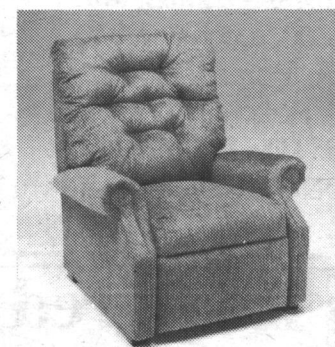

SIMMON FURNITURE

Before You Buy Check our STORE PRICES

GEORGETOWN MARKETPLACE MALL, GUELPH ST.,

GEORGETOWN 873-4732

FREE LAYAWAY up to 6 mos.

FREE BED FRAME with purchase of Queen size mattress set.

BUY NOW No Payment until November 1993

FREE Delivery within 25 kms. with any purchase $400 and up. ONLY with this ad

Brass/White Bed
Double size, complete with 20 years orthopedic, non-allergic mattress box and also Head and Foot Board with Iron Rails. Available in Twin, Queen and King sizes.
reg. $699
now $359⁹⁹
ANY SIZE Brass Plated Head and Foot Board only with this ad
$129⁹⁹

Complete with Orthopedic Mattresses Three-in-One Bunk Bed
splits into two single beds or a day bed and a single bed. Available in red, blue, white
reg. $699
special $399⁹⁹

Modern Twin Top, Double Bottom Bunk Bed
includes orthopedic both mattresses
reg. $899
special $399⁹⁹

Complete 4 Pcs. Elegant High Back Day Bed
includes orthopedic mattress
reg. $399
special $179⁹⁹

Brentwood Wendell Recliner
incredible comfort at affordable prices. Available in blue, beige and mauve.
reg. $499
special $199⁹⁹

3 Pcs. American Luxurious
sofa, loveseat and chair is available with the exclusive innersoft seat cushions.
Sofa & Chair reg. $999
special $699⁹⁹

3 Pcs. Sofa, Loveseat & Chair
available in colorful fabric, matching toss cushions which combines true comfort with an exciting new look.
Sofa & Chair reg. $1099
special $749⁹⁹

Classic Country Sofa Set
3 pcs. Sofa, Love Seat and Chair.
reg. $1599
Special with this coupon only $799⁹⁹
3 Pcs. Sofa Bed $100⁰⁰ extra

3 Pcs. Sofa, Love Seat and Chair
country luxurious American comfortable new look Sofa, Love and Chair.
reg. $1899
special $999⁹⁹