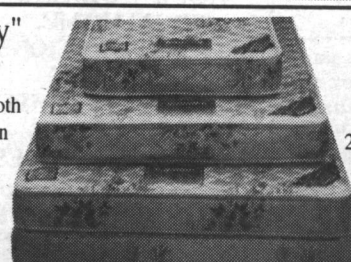

Coffee Table
reg. \$89⁹⁹
special \$49⁰⁰ ea.
(Sold only in 3 pc. set)

LOWEST PRICE GUARANTEE

"Lady Rose" Orthopedic Mattress and Foundation
Twin Size \$109⁹⁹
Double Size \$139⁹⁹

"Morning Glory" Orthopedic
20-year warranty on both mattress & foundation
Double Size Special \$199⁹⁹
Queen Size Special \$269⁹⁹