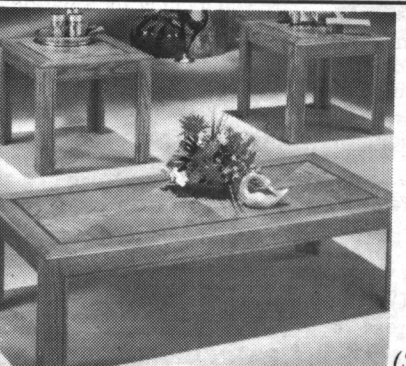

8 Pcs. "Empress Collection" Pine Bed Room Suite
includes Cannon Ball Head and Foot Board, Triple Dresser, Big Wing Mirror, Wardrobe, 2 Night Tables
choice of stain & style
reg. \$2999
now \$1599⁹⁹

5 Pcs. Country Dinette
includes a 36" x 60" extension leaf table and four large solid hardwood arrowback chairs with saddle seats.
reg. \$699⁹⁹
special \$399⁹⁹
(only with this coupon)

7 Pcs. Oak Dinette Set
with 6 chairs and 7 ft. oval table, double pedestal
reg. \$1399
now \$1099⁹⁹

9 Pcs. Dining Room Set
contemporary oak, spacious Buffet base, double pedestal table with extension, 4 side chairs, 2 Captains chairs.
Choice of fabric and stain
reg. \$2699
now \$1599⁹⁹

9 Pcs. Contemporary Dining Room Set
At an outstanding value. Solid oak and elegant style, you receive 4 side chairs, 2 captain chairs, hutch, Buffet and Oval Table. It provides sophistication for any room.
Choice of Stain & Fabric
reg. \$2999
now \$1899⁹⁹