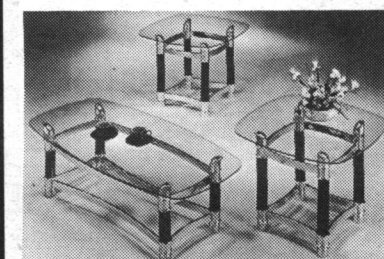

**3 Pcs. Sofa, Love Seat and Chair**  
country luxurious American comfortable new look Sofa, Love and Chair.  
reg. \$1899  
**special \$1099<sup>99</sup>**

**9 Pcs. Bed Room Suite**  
includes Dresser, Mirror, 2 Night Tables, Head Board, Chest, 20 Years Warranty, Mattress and Box and Frame  
choice of stains  
reg. \$1299  
**special \$799<sup>99</sup>**

**6 Pcs. Pine Bedroom Suite**  
includes triple Dresser, Hutch Mirror, Headboard, Foot Board, Chest and Night Table.  
choice of stains & styles  
reg. \$1699  
**special \$999<sup>99</sup>**

**8 Pcs. 'Empress Collection' Pine Bed Room Suite**  
includes Cannon Ball Head and Foot Board, Triple Dresser, Big Wing Mirror, Wardrobe, 2 Night Tables  
choice of stain & style  
reg. \$2999  
**now \$1599<sup>99</sup>**

**5 Pcs. Dining Set**  
reg. \$499  
**special \$299<sup>99</sup>**  
Choice of Black, Almond, White and Grey

**9 Pcs. Dining Room Set**  
contemporary oak, spacious Buffet base, double pedestal table with extension, 4 side chairs, 2 Captains chairs.  
Choice of fabric and stain  
reg. \$2699  
**now \$1599<sup>99</sup>**

**9 Pcs. Contemporary Dining Room Set**  
At an outstanding value. Solid oak and elegant style, you receive 4 side chairs, 2 captain chairs, hutch, Buffet and Oval Table. It provides sophistication for any room.  
Choice of Stain & Fabric  
reg. \$2999  
**now \$1899<sup>99</sup>**