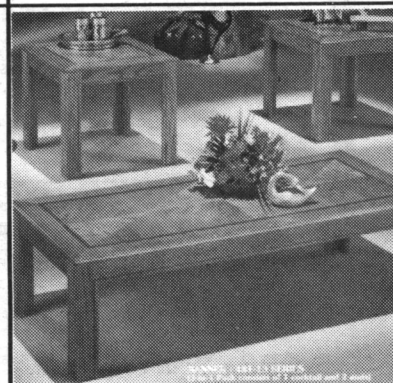

3 Pcs. Oak and Veneer Occasional Coffee Tables
reg. $289
special $149⁹⁹