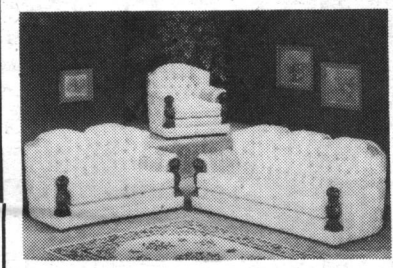

**Brass/White Bed**  
Double size, complete with 20 years orthopedic, non-allergic mattress box and also Head and Foot Board with Iron Rails. Available in Twin, Queen and King sizes.  
reg. \$699  
**now \$359<sup>99</sup>**  
ANY SIZE Brass Plated Head and Foot Board only with this ad  
**\$129<sup>99</sup>**

**Complete Double Size Brass & Black Nickel Finished Bed**  
includes 25 year Warranty, orthopedic mattress and Box, Head, Foot Board and Rails.  
reg. \$699  
**special \$399<sup>99</sup>**

**Complete 4 Pcs. Elegant High Back Day Bed**  
includes orthopedic mattress  
reg. \$399  
**special \$179<sup>99</sup>**

**Classic Country Sofa Set**  
3 pcs. Sofa, Love Seat and Chair.  
reg. \$1599  
**special \$899<sup>99</sup>**  
3 Pc. Sofa Bed \$100<sup>00</sup> extra

**Bold Traditional 3 Pcs. Sofa Set**  
traditional elegance in a tasteful floral fabric. Expertly tailored and expertly priced. All 3 Pcs. Sofa, Love Seat and Chair.  
reg. \$1699  
**now \$999<sup>99</sup>**  
(Choice of fabric and stain)

**3 Pcs. Sofa, Love Seat and Chair**  
country luxurious American comfortable new look Sofa, Love and Chair.  
reg. \$1899  
**special \$1099<sup>99</sup>**

**9 Pcs. Bed Room Suite**  
includes Dresser, Mirror, 2 Night Tables, Head Board, Chest, 20 Years Warranty, Mattress and Box and Frame  
choice of stains  
reg. \$1299  
**special \$799<sup>99</sup>**