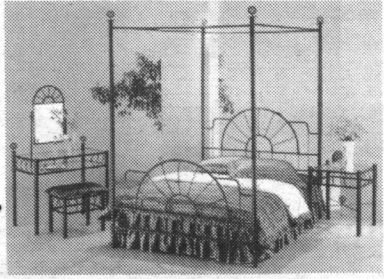

# SIMMON FURNITURE

Before You Buy Check our STORE PRICES

GEORGETOWN MARKETPLACE MALL, GUELPH ST.,

GEORGETOWN 873-4732

**FREE LAYAWAY** up to 6 mos.

**FREE BED FRAME** with purchase of mattress set.

**BUY NOW** No Payment until November 1993

**FREE Delivery** within 25 kms. with any purchase \$400 and up. ONLY with this ad

**Contemporary Queen Size Canopy Bed**  
includes Headboard, Footboard, Rails and Canopy  
reg. \$499  
**special \$299<sup>99</sup>**

**Brass/White Bed**  
Double size, complete with 20 years orthopedic, non-allergic mattress box and also Head and Foot Board with Iron Rails. Available in Twin, Queen and King sizes.  
reg. \$699  
**now \$359<sup>99</sup>**  
ANY SIZE Brass Plated Head and Foot Board only with this ad  
**\$129<sup>99</sup>**

**3 Pcs. Sofa, Love Seat and Chair**  
country luxurious American comfortable new look Sofa, Love and Chair.  
reg. \$1899  
**special \$1099<sup>99</sup>**

**9 Pcs. Bed Room Suite**  
includes Dresser, Mirror, 2 Night Tables, Head Board, Chest, 20 Years Warranty, Mattress and Box and Frame  
choice of stains  
reg. \$1299  
**special \$799<sup>99</sup>**