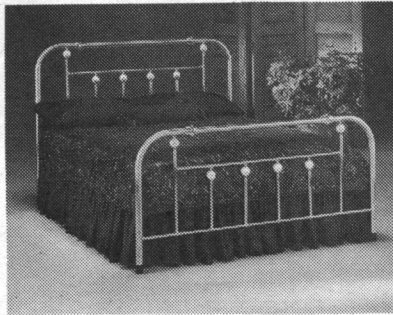

# SIMMON FURNITURE

Before You Buy Check our STORE PRICES

GEORGETOWN MARKETPLACE MALL, GUELPH ST.,

GEORGETOWN 873-4732

**FREE LAYAWAY** up to 6 mos.

**FREE BED FRAME** with purchase of mattress set.

**BUY NOW** No Payment until November 1993

**FREE Delivery** within 25 kms. with any purchase \$400 and up. ONLY with this ad

**Contemporary Queen Size Canopy Bed**  
includes Headboard, Footboard, Rails and Canopy  
reg. \$499  
**special \$299<sup>99</sup>**

**Brass/White Bed**  
Double size, complete with 20 years orthopedic, non-allergic mattress box and also Head and Foot Board with Iron Rails. Available in Twin, Queen and King sizes.  
reg. \$699  
**now \$359<sup>99</sup>**  
ANY SIZE Brass Plated Head and Foot Board only with this ad  
**\$129<sup>99</sup>**

**Complete Double Size Brass & Black Nickel Finished Bed**  
includes 25 year Warranty, orthopedic mattress and Box, Head, Foot Board and Rails.  
reg. \$699  
**special \$399<sup>99</sup>**

**Complete 4 Pcs. Elegant High Back Day Bed**  
includes orthopedic mattress  
reg. \$399  
**special \$179<sup>99</sup>**