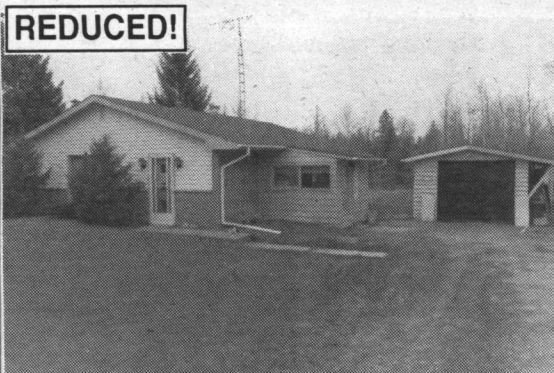

REDUCED!

OPEN HOUSE SAT. & SUN. 1:00 - 4:00 P.M.

See map on page 25 for directions

~~$152,500~~ $149,500

Comfortable, cozy bungalow on one gorgeous acre. Towering evergreens, woodburning fireplace in living room, sliding door walkout to sheltered deck. Nature at your doorstep. Better hurry!! WW-203

Call BRUCE ELMSLIE*** at 873-4321 or 454-8706
WILDWOOD REALTY INC.