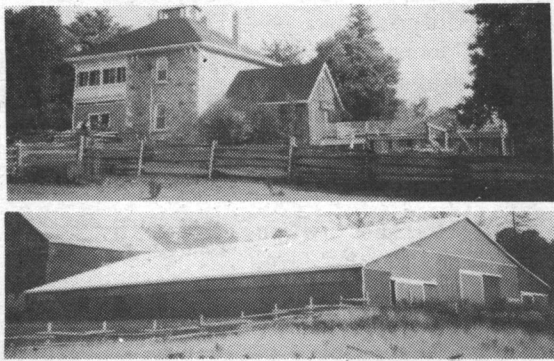

Real Estate

T H I S W E E K

Vol. 2, No. 5

Wednesday, July 28, 1993

*Serving
Georgetown, Acton,
Eden Mills, Rockwood,
Erin, Hillsburgh
and Area*

(416) 873-2254

PUBLISHED WEEKLY BY "HALTON HILLS THIS WEEK"

24 HR. FAX 873-3918

HORSE FARM AND STONE HOUSE

On 89 acres, large bank barn, indoor riding arena, 38 stalls, stream, pond, 5 acres of bush.

92-2-485

Call LARRY BARNSTAPLE* at 877-5165
ARTHUR F. JOHNSON & ASSOCIATES LTD., REALTOR