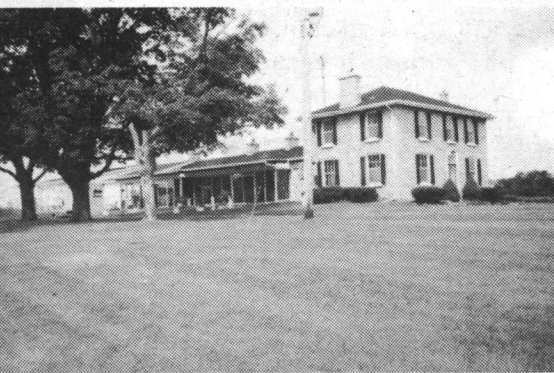

### HORSE FARM AND STONE HOUSE

On 89 acres, large bank barn, indoor riding arena, 38 stalls, stream, pond, 5 acres of bush.

92-2-485

Call LARRY BARNSTAPLE\* at 877-5165  
ARTHUR F. JOHNSON & ASSOCIATES LTD., REALTOR

### LISTEN TO THE LEAVES

Nestled amongst the hardwood bush, this spacious contemporary home brings nature indoors. There is even a walkout from the ensuite complete with fireplace, to a balcony. Not to be missed.

### \$579,000 COUNTRY ESTATE

Located 3 miles north of Hwy 24 on 65 acres of pure nature this lovely pre-Confederation 4,000 sq. ft. stone home is now for sale. Well landscaped with a 7 acre lake and inground pool, numerous out buildings, 28 acres workable + the Speed River crossing property. This rolling country home has much to offer. Call now for a private viewing.

### ERIN 10 ACRES

Ten beautiful private acres close to highway with many trees and open fields, Country style 3 bedroom bungalow with sunken living room, cathedral ceiling, hardwood floors, and airtight stove. \$255,000.