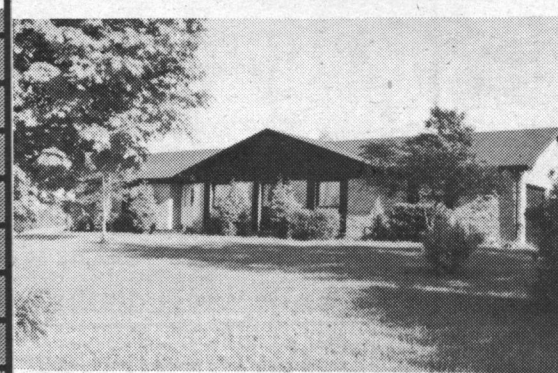

### OPEN HOUSE SAT. & SUN. 1:00 - 4:00 P.M.

See map on page 25 for directions

~~\$152,500~~ \$149,500

Comfortable, cozy bungalow on one gorgeous acre. Towering evergreens, woodburning fireplace in living room, sliding door walkout to sheltered deck. Nature at your doorstep. Better hurry!! WW-203

### ERIN 10 ACRES

Ten beautiful private acres close to highway with many trees and open fields, Country style 3 bedroom bungalow with sunken living room, cathedral ceiling, hardwood floors, and airtight stove. \$255,000.