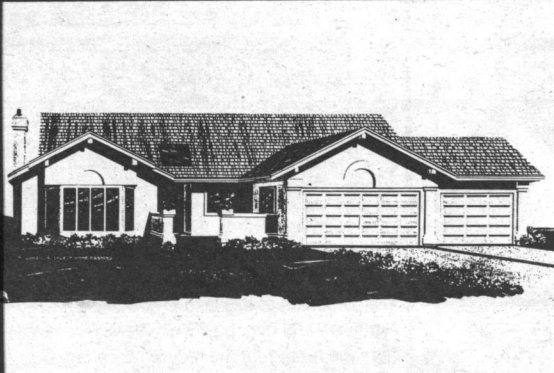

### \$579,000 COUNTRY ESTATE

Located 3 miles north of Hwy 24 on 65 acres of pure nature this lovely pre-Confederation 4,000 sq. ft. stone home is now for sale. Well landscaped with a 7 acre lake and inground pool, numerous out buildings, 28 acres workable + the Speed River crossing property. This rolling country home has much to offer. Call now for a private viewing.

### OPEN HOUSE SAT. & SUN. 1:00 - 4:00 P.M.

See map on page 25 for directions

~~\$152,500~~ \$149,500

Comfortable, cozy bungalow on one gorgeous acre. Towering evergreens, woodburning fireplace in living room, sliding door walkout to sheltered deck. Nature at your doorstep. Better hurry!! WW-203

### ERIN 10 ACRES

Ten beautiful private acres close to highway with many trees and open fields, Country style 3 bedroom bungalow with sunken living room, cathedral ceiling, hardwood floors, and airtight stove. \$255,000.

### EXCEPTIONAL OPPORTUNITY

This raised bungalow starts construction shortly. All the quality Ricciuto home standards are included with classy features like vaulted ceilings, skylights and triple garage. All for \$259,900 in exclusive Southwinds at Ballinafad. CT93-003