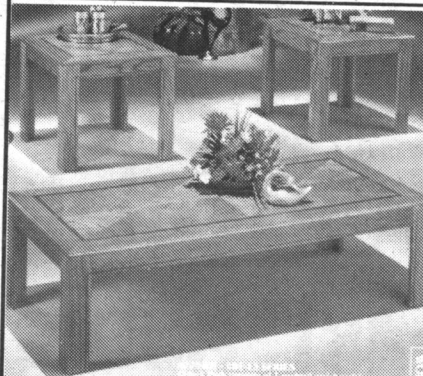

3 Pcs. Oak and Veneer Occasional Coffee Tables
reg. $289
special $149⁹⁹