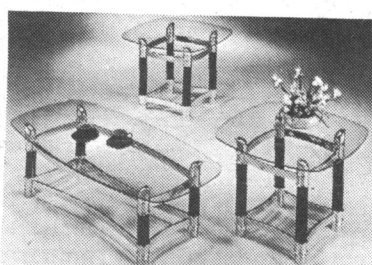

3 Pcs. Glass and Brass Coffee Tables
reg. $229
special $129⁹⁹