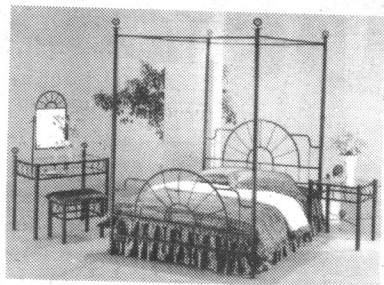

SIMMON FURNITURE

Before You Buy Check our STORE PRICES

GEORGETOWN
MARKETPLACE MALL, GUELPH ST.,

GEORGETOWN 873-4732

FREE LAYAWAY
up to 6 mos.

FREE BED FRAME
with purchase of
mattress set.

BUY NOW
No Payment until
November 1993

FREE Delivery within 25
kms. with any purchase \$400
and up. **ONLY** with this ad

Contemporary Queen Size Canopy Bed
includes Headboard, Footboard, Rails and Canopy
reg. \$499
special \$299⁹⁹

Brass/White Bed
Double size, complete with 20 years orthopedic, non-allergic mattress box and also Head and Foot Board with Iron Rails. Available in Twin, Queen and King sizes.
reg. \$699
now \$359⁹⁹
ANY SIZE Brass Plated Head and Foot Board only with this ad
\$129⁹⁹

Complete Double Size Brass & Black Nickel Finished Bed
includes 25 year Warranty, orthopedic mattress and Box, Head, Foot Board and Rails.
reg. \$699
special \$399⁹⁹

Complete 4 Pcs. Elegant High Back Day Bed
includes orthopedic mattress
reg. \$399
special \$179⁹⁹

3 Pcs. Sofa, Love Seat and Chair
country luxurious American comfortable new look Sofa, Love and Chair.
reg. \$1899
special \$1099⁹⁹

9 Pcs. Bed Room Suite
includes Dresser, Mirror, 2 Night Tables, Head Board, Chest, 20 Years Warranty, Mattress and Box and Frame
choice of stains
reg. \$1299
special \$799⁹⁹