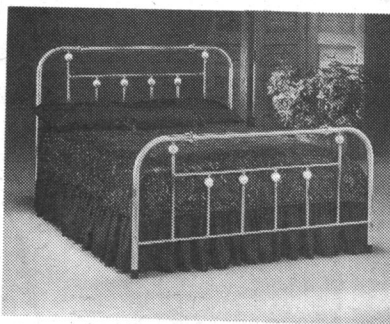

SIMMON FURNITURE

Before You Buy Check our STORE PRICES

GEORGETOWN
MARKETPLACE MALL, GUELPH ST.,

GEORGETOWN 873-4732

FREE LAYAWAY
up to 6 mos.

FREE BED FRAME
with purchase of
mattress set.

BUY NOW
No Payment until
November 1993

FREE Delivery within 25
kms. with any purchase \$400
and up. **ONLY** with this ad

Contemporary Queen Size Canopy Bed
includes Headboard, Footboard, Rails and Canopy
reg. \$499
special \$299⁹⁹

Brass/White Bed
Double size, complete with 20 years orthopedic, non-allergic mattress box and also Head and Foot Board with Iron Rails. Available in Twin, Queen and King sizes.
reg. \$699
now \$359⁹⁹
ANY SIZE Brass Plated Head and Foot Board only with this ad
\$129⁹⁹

Complete Double Size Brass & Black Nickel Finished Bed
includes 25 year Warranty, orthopedic mattress and Box, Head, Foot Board and Rails.
reg. \$699
special \$399⁹⁹

Complete 4 Pcs. Elegant High Back Day Bed
includes orthopedic mattress
reg. \$399
special \$179⁹⁹