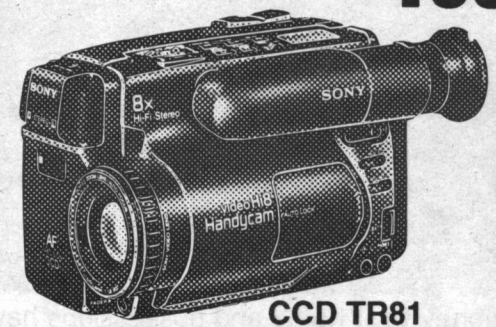

\$1788⁸⁸

Model KV27TS27

STEREO MONITOR
 • Built in Converter/Remote
 • Surround Sound

\$888⁸⁸

VHS

FROM **\$498⁸⁸**

SLV 494 / 595

Dual Azimuth 4-Head
 Hi-Fi Stereo Sound
 Front Audio/Video Inputs
 (VCR Plus Programming SLV 595)

Video8

\$988⁸⁸

CCD TR51

6x Power Zoom
 Hi-Fi Stereo Sound
 Just Over 1 Pound of Fun!

Handycam

\$888⁸⁸

CCD FX310

8x Power Zoom • Wireless Remote
 Bonus **FREE** Case

\$1388⁸⁸

CCD TR81

8x Power Zoom • 2 Lux Min.
 Illumination • 410,000 Pixels **WOW!**

Some Items Demonstrator Models. Some Items Not Exactly as Illustrated

The Stereo Shoppe

GEORGETOWN MARKETPLACE
 280 GUELPH ST. 873-8555