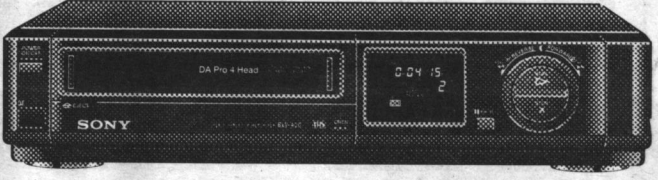

\$1788⁸⁸

Model KV27TS27

STEREO MONITOR
 • Built in Converter/Remote
 • Surround Sound

\$888⁸⁸

VHS

FROM **\$498⁸⁸**

SLV 494 / 595

Dual Azimuth 4-Head
 Hi-Fi Stereo Sound
 Front Audio/Video Inputs
 (VCR Plus Programming SLV 595)

Video8

FROM **\$398⁸⁸**

ECV40 / ECV50

8mm Playback/Recorder
 Flying Erase Head
 Dual Mode Shuttle
 (Built in Tuner ECV50)

AV Laser™

FROM **\$598⁸⁸**

MDP 455 / MDP 605

Digital Multi-Disc Player
 High Sound Quality
 Intro Scan/Memory Play
 (Auto Reverse MDP 605)