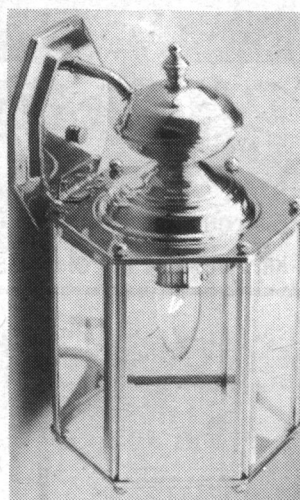

39⁹⁹

3 Head Outdoor Cast Aluminum Post Light

8' height

399⁹⁹

Solid Brass & Bevelled Glass Outdoor Fixture

34⁹⁹

Outdoor Fixtures

Cast Aluminum 19" Pumpkin

available in white or black

59⁹⁹

Solid Brass & Bevelled Glass Outdoor Open Bottom

24⁹⁹

Sale prices valid only at Georgetown Living Lighting until Saturday, July 31, 1993. While supplies last. We reserve the right to limit quantities. Bulbs extra.