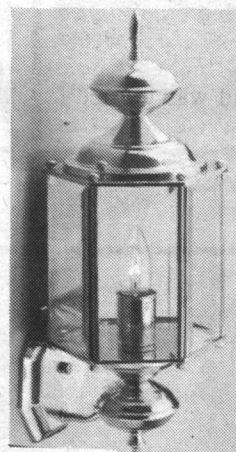

GEORGETOWN LIVING LIGHTING

**We're
Up To
HERE in...**

OUTDOOR FIXTURES!

Coach Lanterns

black or white with
P.B. Ornamentations

8⁹⁹

Cast Aluminum & Glass Outdoor Lanterns

available in black

39⁹⁹

3 Head Outdoor Cast Aluminum Post Light

8' height

399⁹⁹

Solid Brass & Bevelled Glass Outdoor Fixture

34⁹⁹

Outdoor Fixtures

Cast Aluminum 19" Pumpkin