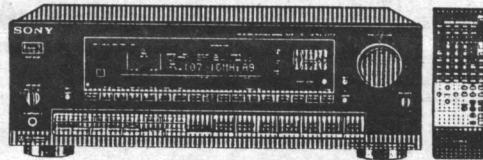

- 250 Watts RMS Power
 - 7 Soundfield Modes
 - Audio/Video Remote Commander that works all Sony Products
- Regular Price \$599.95

\$498⁸⁸

SONY.
CDP-C225

- 5 Disc Multi CD Player
- Program/Shuffle Play
- 3 Year Warranty

Regular Price \$299.95

\$238⁸⁸

SONY.
STR-D790

PRO-LOGIC

- 200 Watts RMS Power
- 30 Preset AM/FM Tuner
- Audio/Video Remote Commander

Regular Price \$499.95

~~**\$448⁸⁸**~~

SONY.
CDP-C425

- 5 Disc Multi CD/Remote
- Direct Track Access
- Custom Edit

Regular Price \$349.95

\$288⁸⁸

SONY.
STR-D390

- 100 Watts RMS Power
- Surround Sound
- Built-in AM/FM Tuner
- Remote Commander

Regular Price \$299.95