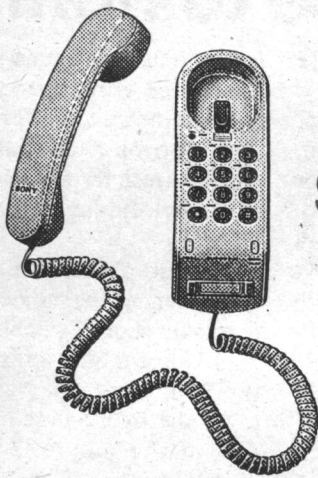

TURNON SONY TURNON SUMMMER

Corded
Phones
from
\$58⁸⁸

Discman™

MEGA BASS

DIFFERENT MODELS AVAILABLE
Reg. \$198.88
\$179⁸⁸

WALKMAN

FEATURES

- 18 AM/FM Memory Presets
- Auto Reverse
- Alarm Clock
- Anti-Rolling Mechanism
- Scan Button
- Auto Shut-Off

Was \$119.00

\$88⁸⁸

Cordless
Phones
from
\$128⁸⁸

SONY.

CFS-902
Sports Water Resistant
Portable AM/FM
Cassette-Corder
\$98⁸⁸

NO TAX
ON ANY
SONY TAPE PURCHASE
WITH THIS COUPON

SONY.
STR-D990

PRO-LOGIC