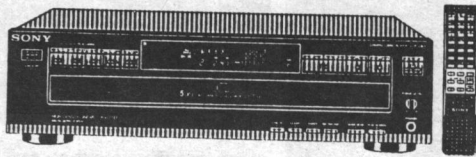

Was \$119.00

\$88⁸⁸

Cordless
Phones
from
\$128⁸⁸

SONY.

CFS-902
Sports Water Resistant
Portable AM/FM
Cassette-Corder
\$98⁸⁸

NO TAX
ON ANY
SONY TAPE PURCHASE
WITH THIS COUPON

SONY.
STR-D990

PRO-LOGIC

- 250 Watts RMS Power
 - 7 Soundfield Modes
 - Audio/Video Remote Commander that works all Sony Products
- Regular Price \$599.95

\$498⁸⁸

SONY.
CDP-C225

- 5 Disc Multi CD Player
- Program/Shuffle Play
- 3 Year Warranty