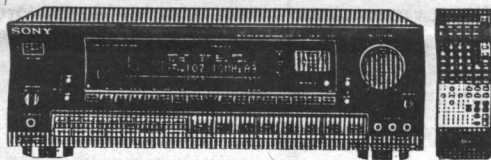

Was \$119.00

\$88⁸⁸

Cordless
Phones
from
\$128⁸⁸

SONY.

CFS-902
Sports Water Resistant
Portable AM/FM
Cassette-Corder
\$98⁸⁸

NO TAX
ON ANY
SONY TAPE PURCHASE
WITH THIS COUPON

SONY.
STR-D990

PRO-LOGIC

- 250 Watts RMS Power
 - 7 Soundfield Modes
 - Audio/Video Remote Commander that works all Sony Products
- Regular Price \$599.95

\$498⁸⁸

SONY.
CDP-C225

- 5 Disc Multi CD Player
- Program/Shuffle Play
- 3 Year Warranty