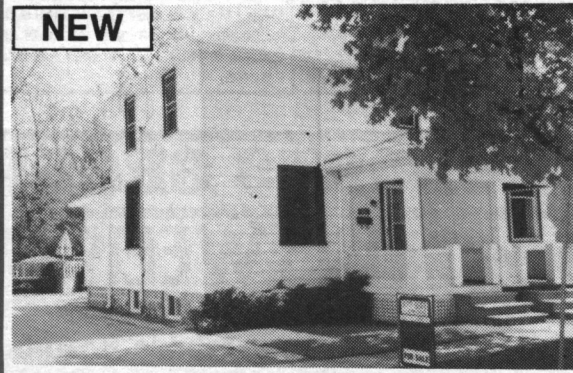

NEW

SUPER STARTER ACTON-$129,000

Spacious bright eat in kitchen, living and dining room. 2 bedrooms. All squeaky clean. On ground pool ready to use.
93-2-358

Call MARTHA SUMMERS* at 877-5165
ARTHUR F. JOHNSON & ASSOCIATES LTD., REALTOR