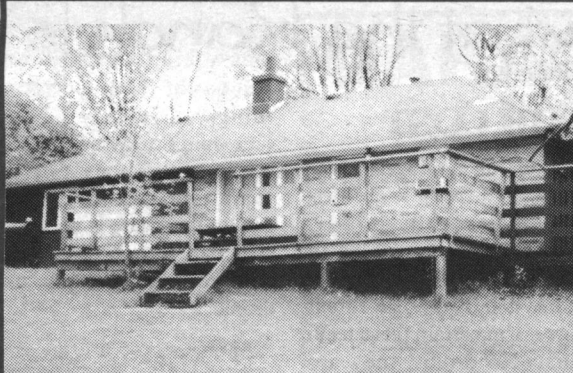

Custom (McNally built) split level air conditioned home located on manicured 1/4 acre corner lot in the park. This 2,200 sq. ft. well-maintained residence has wall to wall stone fireplace in living room, huge eat-in kitchen overlooking family room & garden, large bedrooms + 2 full baths. Walk to library, cultural centre, schools, churches and shopping. Asking \$214,900. WW-208

Call MARTHA SUMMERS* at 877-5165
ARTHUR F. JOHNSON & ASSOCIATES LTD., REALTOR

NEW

EDEN MILLS \$199,000

Presently 2 residences (1 was built 5 years ago). This updated property has some commercial uses as well. Placed on a mature lot 78' x 132' and in a picturesque setting, near the river. RMRW93-56

Call WAYNE SAUNDERS* at (519) 856-4348
RE/MAX BLUE SPRINGS REALTY (HALTON) CORP.

3 BEDROOM - LAKE ROMAN

Excellent starter home overlooking Lake Roman in Hillsburgh with new 600 sq. ft. addition. Large mature lot. Quiet setting - \$159,000.

Call TOM COMERY* at 877-5165
ARTHUR F. JOHNSON & ASSOCIATES LTD., REALTOR

GREAT BEGINNINGS

In this 3 bedroom brick bungalow located on a quiet crescent in Georgetown. New roof in '93, new furnace in '92, all new windows except washroom. Hardwood floors, central vac, alum soffits & eaves. Large lot, fully fenced. Priced at \$167,900. CW93-087