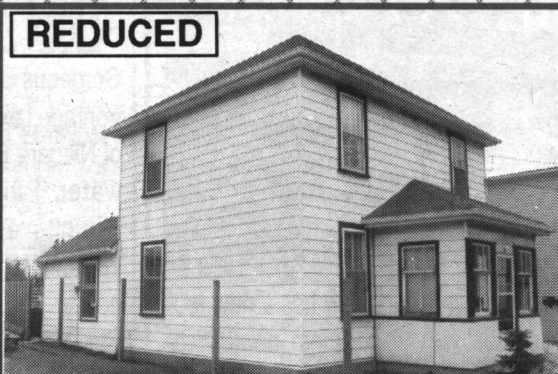

REDUCED

BEGINNERS DELIGHT ROOM FOR THE IN-LAWS TOO! $119,000

Beautiful detached home on fenced lot. Two bathrooms, two kitchens, and good sized yard. Walk to shops and schools. RMAC93-33

Call MARVYN MORGAN** at 853-2086 or 873-4937
RE/MAX BLUE SPRINGS REALTY (HALTON) CORP.

* Sales Rep

** Associate Broker

*** Broker/Owner

OFFICE MAGIC

Stationery, Furniture,
Office & Art Supplies

265 Guelph St.
Georgetown 877-2300

Brew FACTORY

332 Guelph Street
Georgetown 416 873-BREW

*until June 30, 1993 with this ad

GEORGETOWN
WOODWORKS LTD.
247 ARMSTRONG AVE.
Cabinetry & General Millwork
KITCHEN CABINETS
Stairs & Rollings Bathroom Vanities
Custom Furniture
Renovations & Additions
877-5746

HOME INSURANCE? CALL Spriggs Insurance Brokers Ltd.

8 Wesleyan St., Georgetown 877-5113
1A Spring St., Erin 833-7280