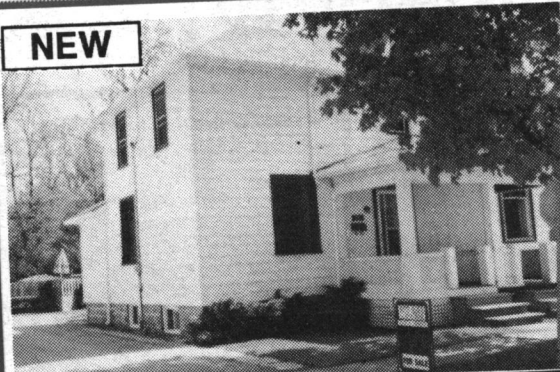

NEW PRICE

WHAT A SETTING!

\$252,900 Asking. 4 bedroom bungalow sitting well back on 3 acre lot. Finished basement, log burning fireplace, oversized two car garage, a forest for a backyard with walking trails.

93-2-193

Call LARRY BARNSTAPLE* at 877-5165
ARTHUR F. JOHNSON & ASSOCIATES LTD., REALTOR

NEW

SUPER STARTER ACTON-\$129,000

Spacious bright eat in kitchen, living and dining room. 2 bedrooms. All squeaky clean. On ground pool ready to use.

93-2-358

Call MARTHA SUMMERS* at 877-5165
ARTHUR F. JOHNSON & ASSOCIATES LTD., REALTOR

NEW

\$289,000 JUST FOR YOU

16.5 scenic acres, 3 miles north of Hwy. 24 on a Maple lined paved road. Featuring a 12 year-old custom built quality home. Approx. 13 acres workable and a steel, insulated and heated workshop with large door access. This property shows a "10". RMRW93-55

Call BRUCE ELSLIE*** at 454-8706 OR 873-4321
WILDWOOD REALTY INC.

OPEN HOUSE

**SUNDAY, JUNE 6 2-4 pm
55 PENNINGTON CRESCENT**

\$184,900
Immaculate three bedroom home on one of the more desirable crescents in Georgetown. Pine floors in foyer, hardwood floors throughout, new roof in 90. Large irregular lot measuring 100+ ft across the back of the property. Fenced in patio. Basement includes large games room, 3 pc washroom, bedroom & large r/r. CW93-08*