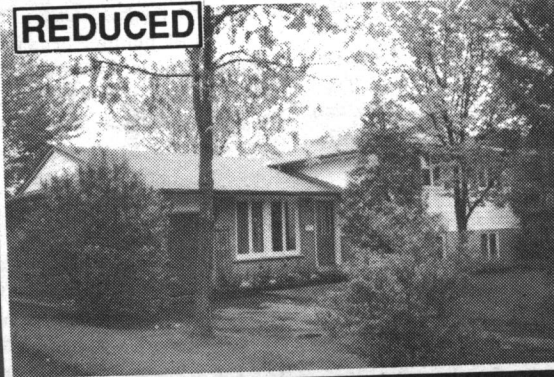

24 HR. FAX 873-3918

\$178,500

LOOK AGAIN

\$178,500 for 3.3 acres in excellent location south of Erin Village. Open Concept, walkout from 2 large bedrooms, ensuite off master. Main floor laundry, plus sunroom. What a great start.

93-2-260

Call **MARTHA SUMMERS*** at 877-5165
ARTHUR F. JOHNSON & ASSOCIATES LTD., REALTOR

REDUCED

QUIET CRESCENT

See this home today!! Prime location; close to plaza and schools. Paneled family room has floor to ceiling stone fireplace, plus adjoining games room. Exceptional decorating, attractive floor plan, central air, 2 baths, and pool make this an excellent choice. You deserve it!! \$169,900. WW-201

Call **BRUCE ELMSLIE***** at 454-8706 OR 873-4321
WILDWOOD REALTY INC.

REDUCED

DOWN BY THE LAKE

\$159,900 asking for this quality 3 bedroom on large treed lot in family neighbourhood. Eat-in kitchen with walkout to patio and fenced yard. Gleaming hardwood and broadloom & casement windows. Lots of upgrades. 93-2-154

Call **WAYNE SAUNDERS*** at (519) 856-4348
RE/MAX BLUE SPRINGS REALTY (HALTON) CORP.

RANCHER ON 25 ACRES

Located in Erin. We offer 25 acres and a custom-built 2200 sq. ft. ranch bungalow. Entertaining is a delight in the spacious dining room, huge country kitchen and inviting living room. Two fireplaces, three baths, three garages, two slider walkouts & huge wrap-around deck - Lovely. Private treed acreage great for the hobby farmer. Great value at \$288,900. CW93-050