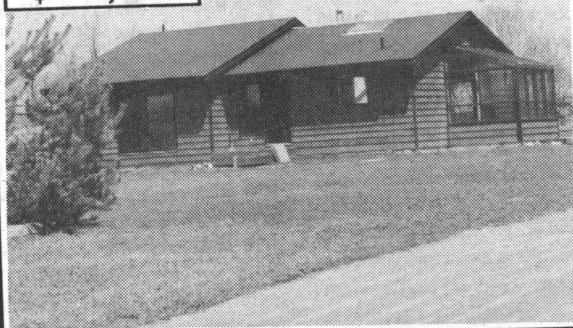

24 HR. FAX 873-3918

\$178,500

LOOK AGAIN

\$178,500 for 3.3 acres in excellent location south of Erin Village. Open Concept, walkout from 2 large bedrooms, ensuite off master. Main floor laundry, plus sunroom. What a great start.

93-2-260

Call **MARTHA SUMMERS*** at 877-5165
ARTHUR F. JOHNSON & ASSOCIATES LTD., REALTOR

REDUCED

QUIET CRESCENT

See this home today!! Prime location; close to plaza and schools. Paneled family room has floor to ceiling stone fireplace, plus adjoining games room. Exceptional decorating, attractive floor plan, central air, 2 baths, and pool make this an excellent choice. You deserve it!! \$169,900. WW-201

Call **BRUCE ELMSLIE***** at 454-8706 OR 873-4321
WILDWOOD REALTY INC.

REDUCED

DOWN BY THE LAKE

\$159,900 asking for this quality 3 bedroom on large treed lot in family neighbourhood. Eat-in kitchen with walkout to patio and fenced yard. Gleaming hardwood and broadloom & casement windows. Lots of upgrades. 93-2-154

Call **WAYNE SAUNDERS*** at (519) 856-4348
RE/MAX BLUE SPRINGS REALTY (HALTON) CORP.

RANCHER ON 25 ACRES

Located in Erin. We offer 25 acres and a custom-built 2200 sq. ft. ranch bungalow. Entertaining is a delight in the spacious dining room, huge country kitchen and inviting living room. Two fireplaces, three baths, three garages, two slider walkouts & huge wrap-around deck - Lovely. Private treed acreage great for the hobby farmer. Great value at \$288,900. CW93-050