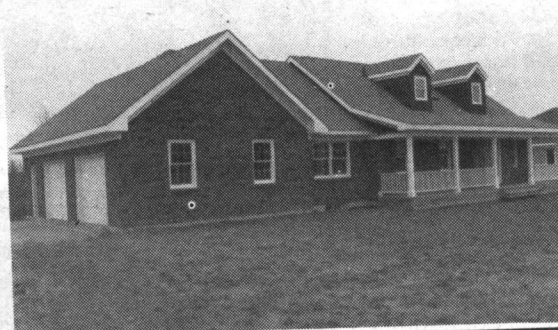

24 HR. FAX 873-3918

\$178,500

LOOK AGAIN

\$178,500 for 3.3 acres in excellent location south of Erin Village. Open Concept, walkout from 2 large bedrooms, ensuite off master. Main floor laundry, plus sunroom. What a great start.

Call **LARRY BARNSTAPLE*** at 877-5165
ARTHUR F. JOHNSON & ASSOCIATES LTD., REALTOR

159,900 SOUTH ROCKWOOD

This spacious updated Century Home offers all the modern conveniences with the charm of yesteryear. A 2 minute walk from Rockwood Conservation Park on a well treed & landscaped lot and having extensive rockeries & terraced grounds. A pleasure to view. RMRW93-39

Call **WAYNE SAUNDERS*** at (519) 856-4348
RE/MAX BLUE SPRINGS REALTY (HALTON) CORP.

RANCHER ON 25 ACRES

Located in Erin. We offer 25 acres and a custom-built 2200 sq. ft. ranch bungalow. Entertaining is a delight in the spacious dining room, huge country kitchen and inviting living room. Two fireplaces, three baths, three garages, two slider walkouts & huge wrap-around deck - Lovely. Private treed acreage great for the hobby farmer. Great value at \$288,900. CW93-050

Call **DORA MACKINNON**** at 873-3377
COUNTRYWIDE ALL-PRO REALTY INC.

\$235,000 AS IS

Priced for the do-it-yourselfer with a beautiful river view. Cape Cod style, master bedroom on main floor (where it should be) with ensuite, all custom run trim & cornice moldings in knot-free pine, entrance hall skylit with paneled wainscoting, family room with 3 skylight solarium, kitchen with wash-room and walk-in pantry. Minutes only to schools, shopping, and Caledon Ski Club. Forced air gas heating, backs onto Greenbelt ravine. Purchaser to select finishing from builder's sample portfolio. 93-2-190