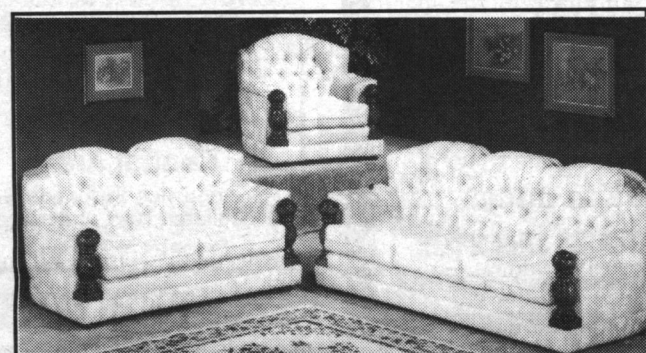

reg. \$999  
**\$699<sup>99</sup>**

\$100 extra for Sofa Bed, Loveseat & Chair

Dining Room Set, 9 pce., contemporary oak, all wood, spacious buffet base, dble. pedestal table with extension, 4 side chairs, 2 captain's chairs. Choice of fabric and stain.

reg. \$2699  
**\$1499<sup>99</sup>**

3 pcs. Canadian sofa set with elegant Black and Brass Showwood. Choice of fabric.

reg. \$1299  
**\$799<sup>99</sup>** or  
without showwood  
Special \$699<sup>99</sup>

9 Pcs. Complete Bedroom Suite includes dresser, mirror, chest, head & foot board, 2 night tables and 20-year warranty double size mattress and box spring.

reg. \$1099  
Special **\$699<sup>99</sup>**  
**ONLY WITH THIS AD!**

*"Bold Traditional Sofa Set"*

Traditional elegance in a tasteful floral fabric. Expertly tailored and expertly priced. 3 pcs. sofa, loveseat & chair.

reg. \$1699  
**\$999<sup>99</sup>**

8 Pcs Pine Bedroom Suite includes triple dresser, hutch mirror, headboard, footboard, chest, two night tables and wooden rails.