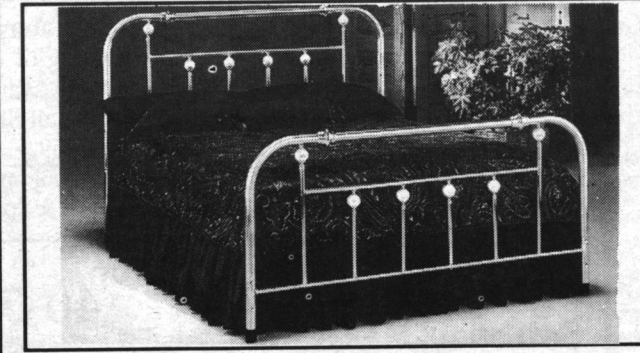

reg. \$499  
special  
**\$299<sup>99</sup>**

Each extra chair \$50.00

Complete Day Bed

includes orthopedic mattress  
reg. \$299  
special  
**\$179<sup>99</sup>**

Trundle Special \$99<sup>00</sup>  
Foam Mattress \$59<sup>00</sup>  
Different styles available

Double-Size Solid Pine Complete Bed

includes 20 year warranty mattress and box, plus pine head and foot board with rails.

reg. \$539  
**\$349<sup>00</sup>**

All sizes are available

Brass Bed, complete dbl. size bed includes headboard and footboard. 25 year warranty on mattress and box spring, available in different styles.

reg. \$699  
**\$399<sup>99</sup>**

**LOWEST PRICE GUARANTEE**

*"Morning Glory"* Orthopedic

20-year warranty on both mattress & foundation

Double Size  
Special \$199<sup>00</sup>  
Queen Size  
Special \$269<sup>00</sup>