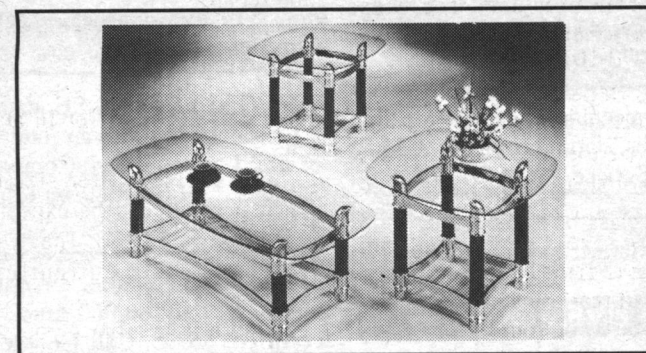

*"Bold Traditional Sofa Set"*

Traditional elegance in a tasteful floral fabric. Expertly tailored and expertly priced. 3 pcs. sofa, loveseat & chair.

reg. \$1699  
**\$999<sup>99</sup>**

8 Pcs Pine Bedroom Suite includes triple dresser, hutch mirror, headboard, footboard, chest, two night tables and wooden rails.

reg. \$1699  
special  
**\$999<sup>99</sup>**

3 Pcs. Glass and Brass Coffee Tables

reg. \$229  
special  
**\$129<sup>99</sup>**

Complete for 3 persons  
**Bunk Bed**  
Twin top, double bottom with 20-year warranty mattress