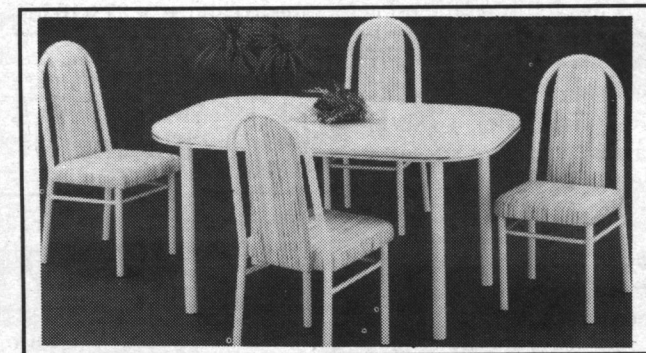

reg. \$1699  
special  
**\$999<sup>99</sup>**

3 Pcs. Glass and Brass Coffee Tables

reg. \$229  
special  
**\$129<sup>99</sup>**

Complete for 3 persons  
**Bunk Bed**  
Twin top, double bottom with 20-year warranty mattress

reg. \$699  
special  
**\$499<sup>99</sup>**

5 Pcs. Dinette Suites

available in black, grey, white and almond stains. Includes oval table of laminate top with mylar edge strip and 4 chairs made of sturdy tubular steel with foam-padded seats and backs. Made in Canada.