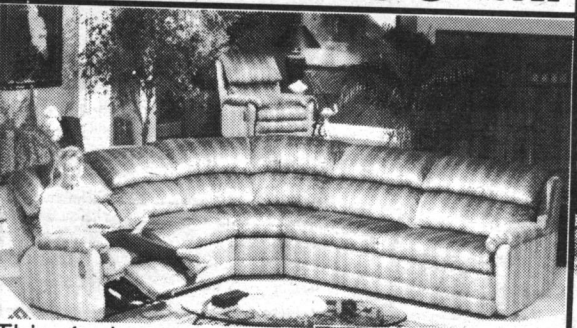

This 4 piece sectional offers outstanding value. It features a full size bed and recliner in durable nylon fabric.

4 pc. was $2398 **1/2 PRICE $1199** FLOOR MODEL

MANY MORE 1/2 PRICE FLOOR MODELS ARE PRICED TO SELL SHOP EARLY - QUANTITIES ARE LIMITED