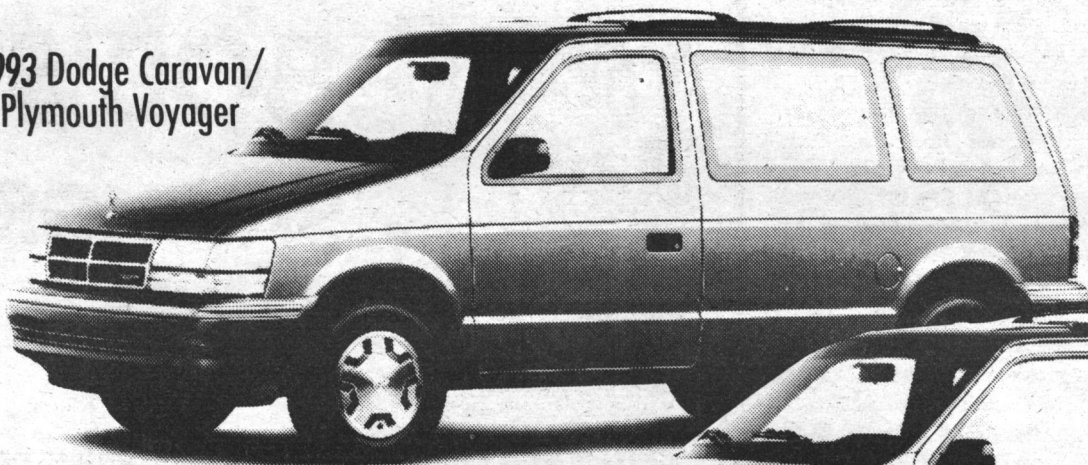

GEORGETOWN CHRYSLER (1993) LIMITED

1993 Dodge Caravan/
Plymouth Voyager

\$16,293*

\$16,293*

- Standard driver's side air bag
- Automatic transmission
- Luggage rack
- 7 passenger seating
- 3.0 litre V6 engine
- AM/FM stereo
- Air conditioning
- Front wheel drive
- Convenience light package

LEASE BONANZA

1993 Dodge Caravan/
Plymouth Voyager

1993 Dodge Spirit/
Plymouth Acclaim

- Standard driver's side air bag
- Automatic transmission
- Luggage rack
- 7 passenger seating
- 3.0 litre V6 engine
- AM/FM stereo
- Air conditioning
- Front wheel drive
- Convenience light package
- No charge air conditioning
- Standard driver's side air bag
- Automatic transmission
- Available six passenger seating
- Front wheel drive
- Tilt/Cruise
- AM/FM stereo cassette
- Power steering
- Power disc brakes
- No charge Gold & Silver Special Edition Package includes: aluminum rally wheels, luggage rack, front fascia and mouldings, stripes, decals, and more.

ONLY 48 MONTHS! ONLY \$1000 DOWN CASH OR TRADE

1993 DODGE CARAVAN
PLYMOUTH VOYAGER

FROM **\$309.²⁹*** + TAXES

1993 DODGE SPIRIT
PLYMOUTH ACCLAIM

FROM **\$278.⁹²*** + TAXES

*Leases based on 48 mos. OAC. Frt. and taxes extra.