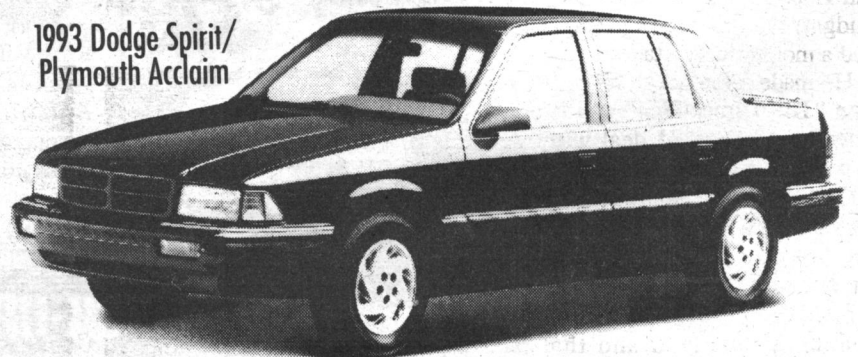

GEORGETOWN CHRYSLER (1993) LIMITED

1993 Dodge Caravan/
Plymouth Voyager

\$16,293*

\$16,293*

- Standard driver's side air bag
- Automatic transmission
- Luggage rack
- 7 passenger seating
- 3.0 litre V6 engine
- AM/FM stereo
- Air conditioning
- Front wheel drive
- Convenience light package

* Price includes \$1000 factory rebate (Caravan/Voyager), assigned to dealer in lieu of finance offer and excludes freight, \$675 (Caravan/Voyager), license, registration and taxes. Limited time offer. Dealer may sell for less. See dealer for details. †Some restrictions apply. See dealer for details.

LEASE BONANZA

1993 Dodge Caravan/
Plymouth Voyager

1993 Dodge Spirit/
Plymouth Acclaim

- Standard driver's side air bag
- Automatic transmission
- Luggage rack
- 7 passenger seating
- 3.0 litre V6 engine
- AM/FM stereo
- Air conditioning
- Front wheel drive
- Convenience light package
- No charge air conditioning
- Standard driver's side air bag
- Automatic transmission
- Available six passenger seating
- Front wheel drive
- Tilt/Cruise
- AM/FM stereo cassette
- Power steering
- Power disc brakes
- No charge Gold & Silver Special Edition Package includes: aluminum rally wheels, luggage rack, front fascia and mouldings, stripes, decals, and more.

ONLY 48 MONTHS! ONLY \$1000 DOWN CASH OR TRADE

1993 DODGE CARAVAN
PLYMOUTH VOYAGER

FROM **\$309.²⁹*** + TAXES

1993 DODGE SPIRIT
PLYMOUTH ACCLAIM

FROM **\$278.⁹²*** + TAXES

*Leases based on 48 mos. OAC. Frt. and taxes extra.