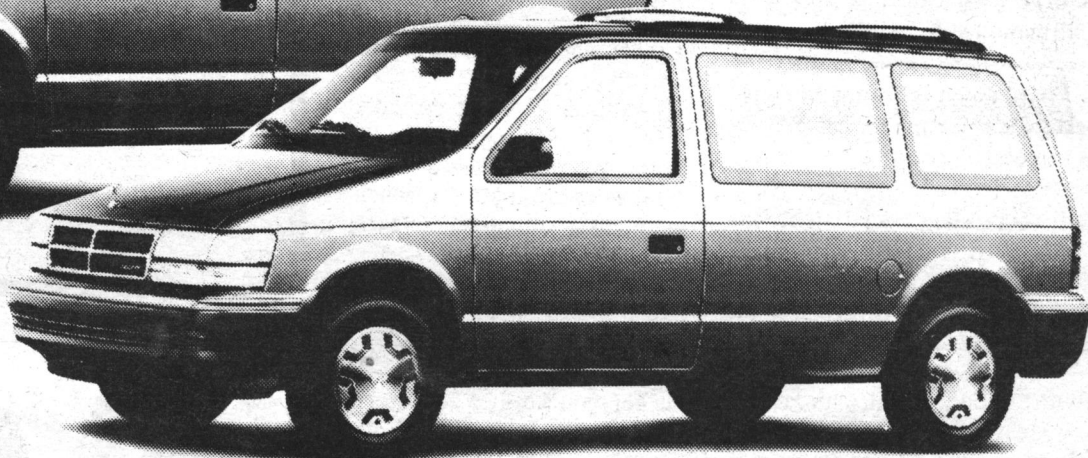

GEORGETOWN CHRYSLER (1993) LIMITED

1993 Dodge Caravan/
Plymouth Voyager

\$16,293*

\$16,293*

- Standard driver's side air bag
- Automatic transmission
- Luggage rack
- 7 passenger seating
- 3.0 litre V6 engine
- AM/FM stereo
- Air conditioning
- Front wheel drive
- Convenience light package

LEASE BONANZA

1993 Dodge Caravan/
Plymouth Voyager

1993 Dodge Spirit/
Plymouth Acclaim

- Standard driver's side air bag
- Automatic transmission
- Luggage rack
- 7 passenger seating
- 3.0 litre V6 engine
- AM/FM stereo
- Air conditioning
- Front wheel drive
- Convenience light package

- No charge air conditioning
- Standard driver's side air bag
- Automatic transmission
- Available six passenger seating
- Front wheel drive

- Tilt/Cruise
- AM/FM stereo cassette
- Power steering
- Power disc brakes