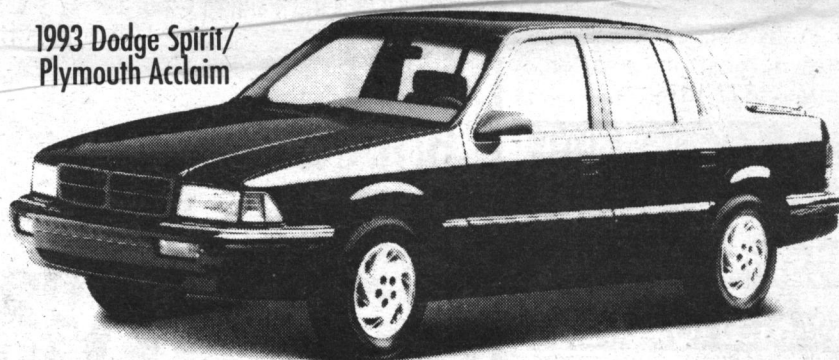

GEORGETOWN CHRYSLER (1993) LIMITED

1993 Dodge Caravan/
Plymouth Voyager

\$16,293*

\$16,293*

- Standard driver's side air bag
- Automatic transmission
- Luggage rack
- 7 passenger seating
- 3.0 litre V6 engine
- AM/FM stereo
- Air conditioning
- Front wheel drive
- Convenience light package

LEASE BONANZA

1993 Dodge Caravan/
Plymouth Voyager

1993 Dodge Spirit/
Plymouth Acclaim

- Standard driver's side air bag
- Automatic transmission
- Luggage rack
- 7 passenger seating
- 3.0 litre V6 engine
- AM/FM stereo
- Air conditioning
- Front wheel drive
- Convenience light package