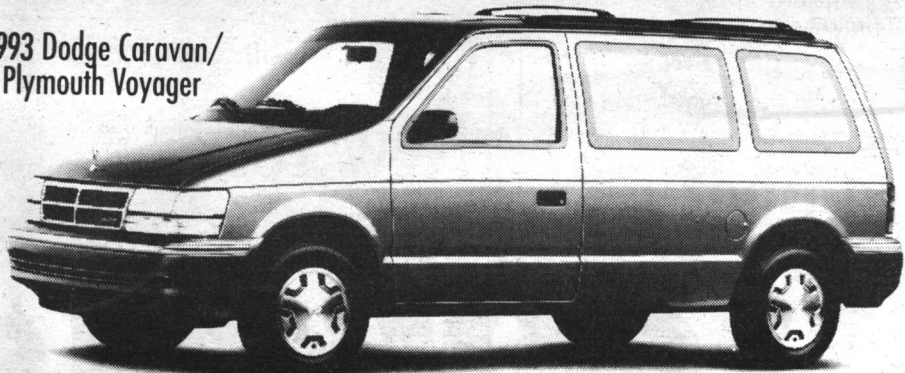

GEORGETOWN CHRYSLER (1993) LIMITED

1993 Dodge Caravan/
Plymouth Voyager

\$16,293*

\$16,293*

- Standard driver's side air bag
- Automatic transmission
- Luggage rack
- 7 passenger seating
- 3.0 litre V6 engine
- AM/FM stereo
- Air conditioning
- Front wheel drive
- Convenience light package

LEASE BONANZA

1993 Dodge Caravan/
Plymouth Voyager

1993 Dodge Spirit/
Plymouth Acclaim

- Standard driver's side air bag
- Automatic transmission
- Luggage rack
- 7 passenger seating
- 3.0 litre V6 engine
- AM/FM stereo
- Air conditioning
- Front wheel drive
- Convenience light package

- No charge air conditioning
- Standard driver's side air bag
- Automatic transmission
- Available six passenger seating
- Front wheel drive

- Tilt/Cruise
- AM/FM stereo cassette
- Power steering
- Power disc brakes

- No charge Gold & Silver Special Edition Package includes: aluminum rally wheels, luggage rack, front fascia and mouldings, stripes, decals, and more.

ONLY 48 MONTHS! ONLY \$1000 DOWN CASH OR TRADE

1993 DODGE CARAVAN
PLYMOUTH VOYAGER