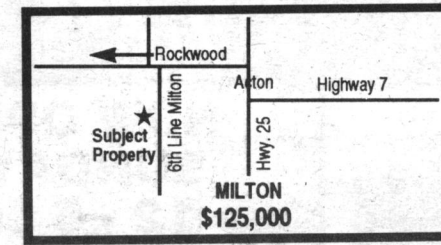

FABULOUS LOT - 4 ACRES