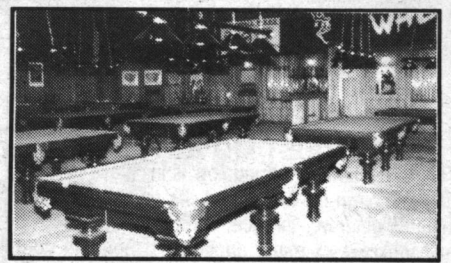

Northstar

Carpet & Floor Care Inc.

CARPET CLEANING

873-7223

Dear Halton Hills Residents:
Northstar Carpet & Floor Care Inc. is a reliable and reputable company, geared toward customer service and satisfaction. Outlined, please find our specials. Please do not hesitate to contact us to take advantage of this offer.

Angelo

DEEP STEAM SOIL EXTRACTION

Go with the "Pro"... call ANGELO

- ★ Inside your home, we are clean, fast and efficient
- ★ NO soapy residue
- ★ 3M Scotchgard™ available
- ★ Free disinfecting and deodorizing with cleaning
- ★ All work guaranteed

10 Years of Experience
9 to 9 - Seven Days a Week

FREE ESTIMATE!

COMPARE OUR LOW PRICES...

Living Room, Dining Room and Hall (up to 400 sq. ft.) ~ no substitutions please ~	$34.95
Living Room, Dining Room, and Hall, plus 3 Bedrooms (max. 1,100 sq. ft.)	$74.95
3M Scotchgard™ (per coat)	9¢ per sq. ft.
Sectionals 3+2 Section	$59.95
Minimum Charge	$34.95
Stair, each step	$1.00

SPECIAL PRICES AVAILABLE TO HALTON HILLS AREA ONLY

Sofa & Chair
Loose seat cushions included
$39.95

Super Special...
3 Seater Sofa, Chair, Living Room, Dining Room, Adjoining Hall
$70.00

SATELLITE SPORTS HOMESTYLE MEALS

Hard Ball
BAR & BILLIARDS *café*

OPEN TIL 1 AM 7 Days a Week

BAR & BILLIARDS

16 Billiard Tables To Serve You	Video & Pinball Games	GIANT 10 Foot TV Screen	ROCK VIDEO & MUSIC Always While You Play

GREAT FOOD GREAT FAMILY FUN!

POOL TOURNAMENT WEDNESDAYS

CASH PRIZES

Someone will win 1 of 3 - **DUFFERIN BILLIARD CUES**

- EXOTIC HARD WOOD BUTT
- KILN DRIED MAPLE SHAFT
- WORLDS FINEST IN BALANCE & STRAIGHTNESS
- 11 MM TIP

VALUE $50.00 each

Enter to win A 2pc **DUFFERIN BILLIARD CUE**

Name _____
Address _____
Town _____ P. Code _____
Telephone _____

HIGHWAY #25
1 MILE NORTH OF 401, MILTON, ONTARIO

878-2205