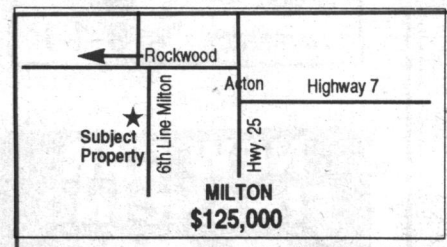

FABULOUS LOT - 4 ACRES