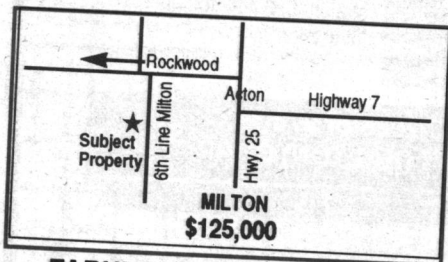

FABULOUS LOT - 4 ACRES