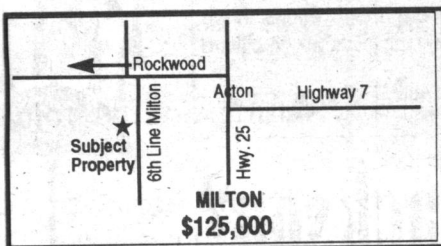

WOOD CHARM - HILLSBURGH \$199,000

MATURE LOT - HALTON \$199,000

GLEN WILLIAMS CHARM - \$149,000

LARGE YARD - GEORGETOWN \$157,000

EXECUTIVE - CALEDON \$399,000

ERIN HOBBY FARM - \$249,000

CLASSIC STONE - ERIN \$589,000

ERIN - MINI FARM \$239,900

FABULOUS LOT - 4 ACRES

CALEDON FARMHOUSE - \$244,900

INCOME PRODUCING - \$179,000

GRACIOUS CALEDON \$599,000

49 ACRES - MOTIVATED

MILTON - PRIVATE 29 ACRES

CALEDON CLASSIC