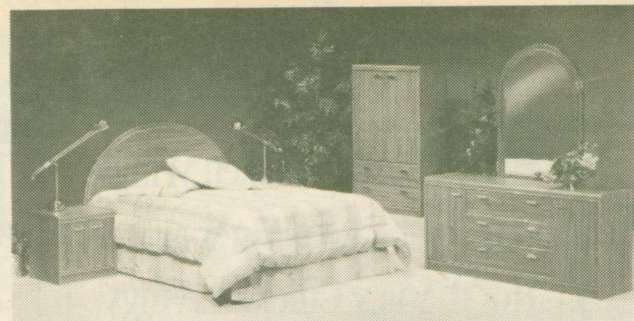

PALLISER BEDROOMS

The best for less! Complete 6 piece suite with roller glides on all drawers.

COMPLETE

$691

FULLY WARRANTIED
AND IN STOCK

**RECLINER CHAIRS
HUNDREDS
FROM ONLY**