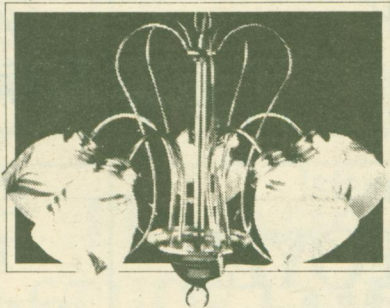

Cast Aluminum
Outdoor

COACH LAMP

Available in White, Black, or Verde.

Reg. \$79.99

\$39.99

Cast Aluminum
Outdoor

COACH LAMP

Available in White or Black. 13"

\$24.99

(Not exactly as shown)

Elegant
CEILING
FIXTURE

\$119.99

CLOUD

24", 4-Tube Fluorescent

\$99.99

Contemporary