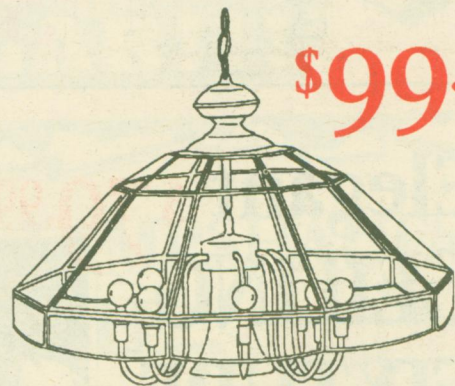

Lucite  
Crystal  
1-Tier  
**HALL  
FIXTURE**

**\$12.99**

Lucite Crystal  
**SPIRAL FOYER  
FIXTURE**

58", 9 bulb **\$299.99**  
36", 5 bulb **\$99.99**

**HANDCRAFTED  
TIFFANIES** *Special Price*

16" Kitchen/  
Dining Room Tiffany **\$99.99**  
Matching close-up hall/bedroom Tiffany. Sale  
price \$59.99. Available in assorted colours.

Lucite  
Crystal  
2-Tier  
**HALL  
FIXTURE**

**\$29.99**

**Elegant Brass &  
Bevelled Glass  
DINING ROOM  
FIXTURE**

22" Diameter (8 lights plus switched-down light)

**\$99.99**

**Recessed  
POT LIGHTS**