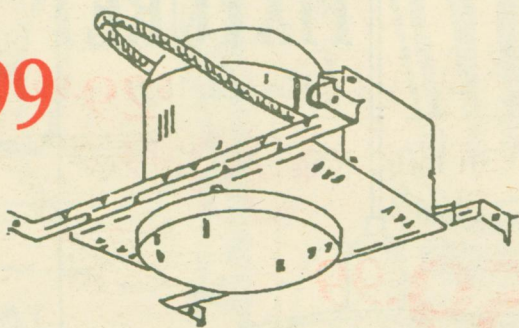

Lucite  
Crystal  
2-Tier  
**HALL  
FIXTURE**

**\$29.99**

**Elegant Brass &  
Bevelled Glass  
DINING ROOM  
FIXTURE**

22" Diameter (8 lights plus switched-down light)

**\$99.99**

**Recessed  
POT LIGHTS**

Pre-wired housing, 75 Watt,  
baffle & trim included.

**\$16.99**

**REFLECTOR  
BULB**

75R30  
5000 Hour  
Reg. 4.99

**\$2.99**

**CEILING  
FIXTURES**

Polished brass & sculptured glass  
available. Glass available in 3 sizes.