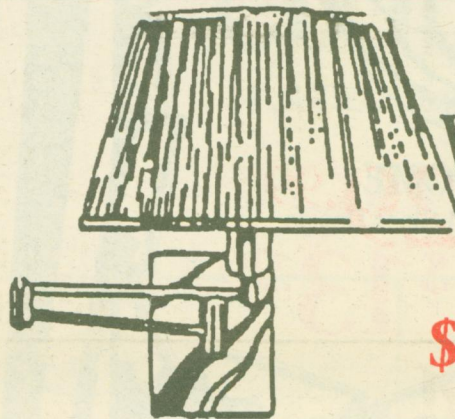

Solid Brass **\$99.99**
8 Light
WILLIAMSBURG

Solid Brass **\$169.99**
12 Light
WILLIAMSBURG

Flex-Arm
STUDY LAMP

White
\$9.99

Solid Brass, Trilight
**WALL SWING
ARM LAMP**

\$39.99

**POLE
LAMP**

3 Light
Black

Large size at **\$29.99**
For outdoor or indoor use **\$15.99**

White or Polished Brass
MUSHROOM

Ideal for hall or utility room,

10" **\$19.99**

8" **\$11.99**

STORE
HOURS:

MON - FRI - 9:00 - 9:00

SAT - 9:00 - 6:00