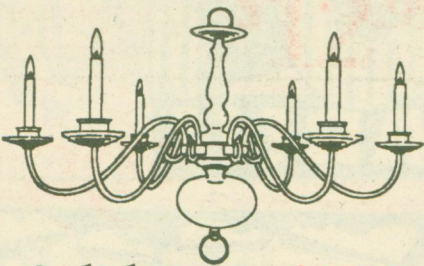

Polished Brass &
Bevelled Glass
**DINING ROOM
FIXTURE**

5 Light
\$64.99

5 Light
Brass & Ribbed Glass
**DINING/
KITCHEN
FIXTURE**

\$69.99

Also available in white at \$99.99

Solid Brass **\$79.99**
6 Light
WILLIAMSBURG

Solid Brass **\$99.99**
8 Light
WILLIAMSBURG

Solid Brass **\$169.99**
12 Light
WILLIAMSBURG

Flex-Arm
STUDY LAMP

White
\$9.99

Solid Brass, Trilight
**WALL SWING
ARM LAMP**

\$39.99

**POLE
LAMP**

3 Light
Black