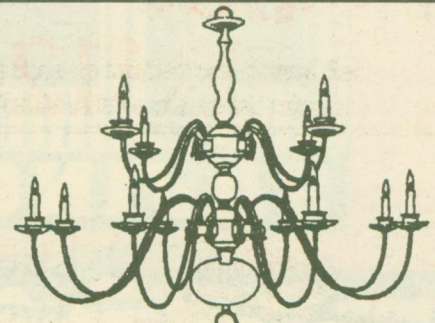

Polished Brass &
Bevelled Glass
**DINING ROOM
FIXTURE**

5 Light
\$64.99

5 Light
Brass & Ribbed Glass
**DINING/
KITCHEN
FIXTURE**

\$69.99

Also available in white at \$99.99

Solid Brass **\$79.99**
6 Light
WILLIAMSBURG

Solid Brass **\$99.99**
8 Light
WILLIAMSBURG

Solid Brass **\$169.99**
12 Light
WILLIAMSBURG

Flex-Arm
STUDY LAMP

White
\$9.99

Solid Brass, Trilight
**WALL SWING
ARM LAMP**

\$39.99

**POLE
LAMP**

3 Light
Black