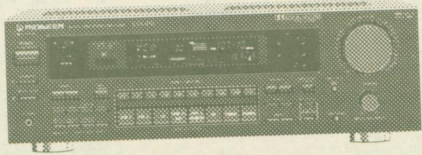

**SX-251R A/V RECEIVER**  
 • 50W/Channel • 5-band Graphic EQ  
 • Custom Memory • Return Key  
 • Remote Control

**\$249**

**VSX-451 DOLBY® PRO-LOGIC  
A/V RECEIVER** • 80w/ch [front] +  
 20w/ch [rear] + 25w/ch [centre] • Multi room ready  
 • Return Key  
 • Full-function SR Remote Control