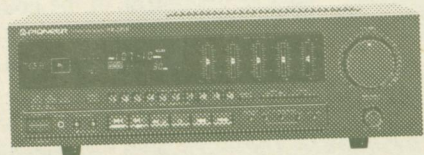

**SX-251R A/V RECEIVER**  
 • 50W/Channel • 5-band Graphic EQ  
 • Custom Memory • Return Key  
 • Remote Control

**\$249**

**VSX-451 DOLBY® PRO-LOGIC  
A/V RECEIVER** • 80w/ch [front] +  
 20w/ch [rear] + 25w/ch [centre] • Multi room ready  
 • Return Key  
 • Full-function SR Remote Control