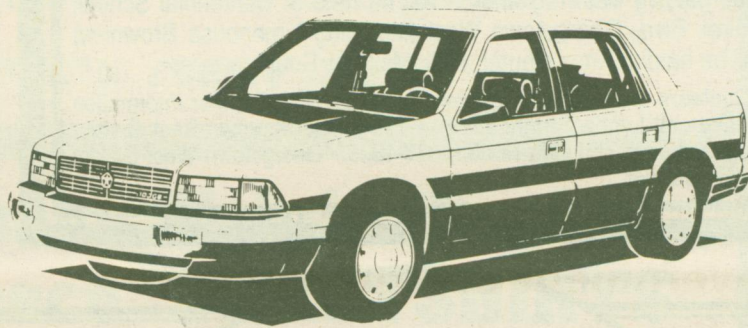

Bottom Line Prices

6.9%

or

\$ 1000

CASH BACK

Bottom
Line
Prices
Lower
Than Ever
Before

CARAVAN

Shop in
Person
Only
No Phone
Quotes

SHADOW

3.9%

or

\$ 1500

CASH BACK

SPIRIT

Special Finance Max 48 Months. Chrysler Credit O.A.C.

SAVE \$ SAVE \$ SAVE \$ SAVE \$ SAVE \$ SAVE \$ BOTTOM LINE RESALE CARS & TRUCKS

1991 Sundance 2 dr., Auto #9037
1991 Jeep YJ 4x4 Black #5158-2
1990 Eagle Talon 5 sp., Black #8793-1
1988 Dynasty 4 dr., V6, Air #9054
1989 Baretta V6, 5 sp., Black #8794-1

1987 Tempo All Wheel Drive #7190-1
1992 Dodge Stealth 5 sp., #8988-1
1990 Grand Caravan 7 pass., Air #9022
1988 BMW Convertable, Loaded #8792
1988 LeBaron GTS Auto, Air #7000