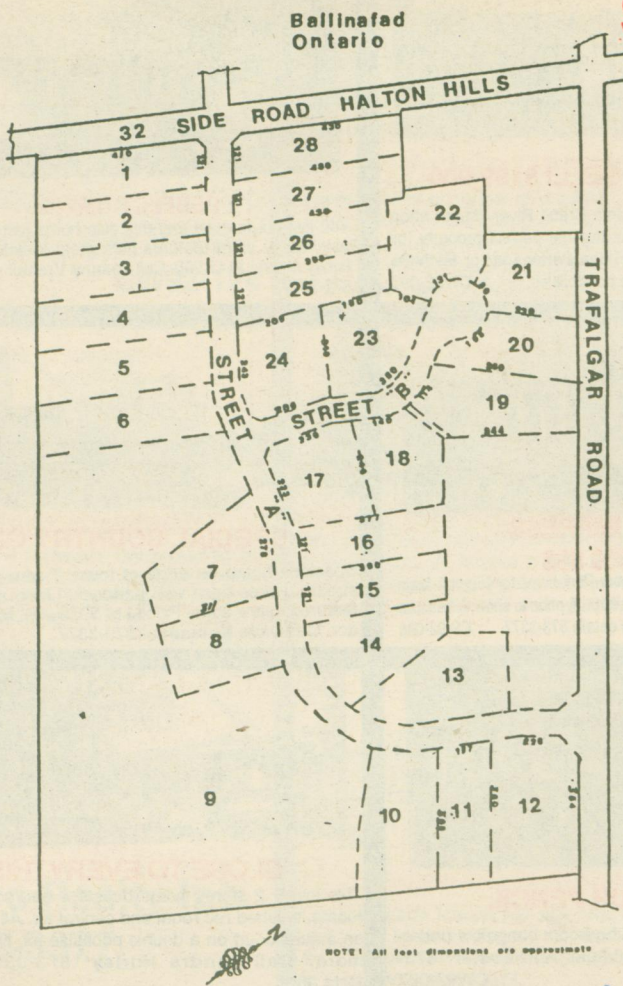

**PRICED FROM ONLY \$114,900 TO \$119,999**

FOR DETAILS  
CALL  
PETER OR YVONNE  
HRKAC  
EXCLUSIVE  
SALES REPS  
877-5211 OR 874-3051

**RE/MAX SUBURBAN (91) INC.**

360 Guelph Street  
Georgetown, Ontario L7G 4B5  
bus: (416) 877-5211  
toronto line: 874-3051  
erin line: 833-7117