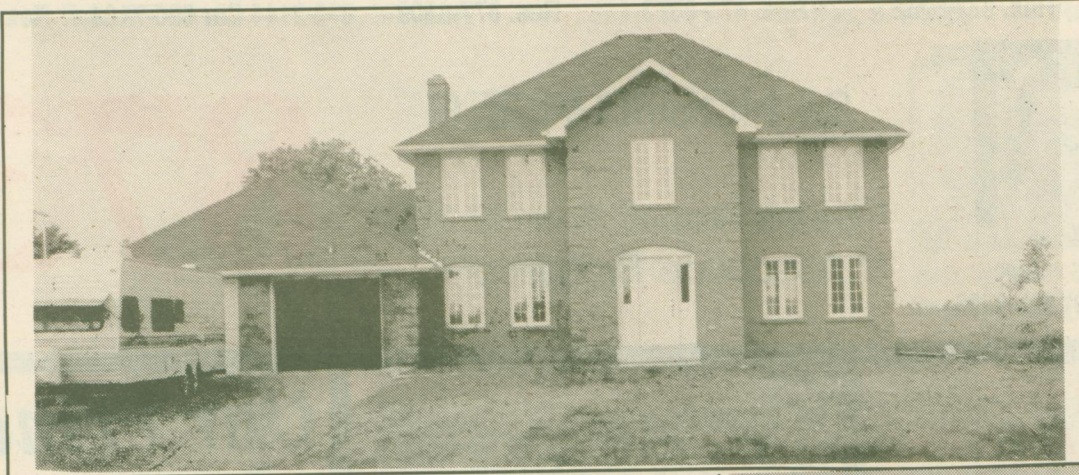

ANOTHER PROJECT BY

**RICCIUTO** CUSTOM HOMES

**SOUTH WINDS ESTATES**

- ALL CLAY BRICK HOMES
- MINIMUM ONE ACRE LOTS
- MINUTES FROM GEORGETOWN

**SALES OFFICE OPEN SUNDAY 2 - 5 PM**

**ONLY 9 LOTS LEFT**

1-2 acres ready to build

**PRICED FROM ONLY \$114,900 TO \$119,999**

FOR DETAILS  
CALL  
PETER OR YVONNE  
HRKAC  
EXCLUSIVE  
SALES REPS  
877-5211 OR 874-3051

**RE/MAX SUBURBAN (91) INC.**

360 Guelph Street  
Georgetown, Ontario L7G 4B5  
bus: (416) 877-5211  
toronto line: 874-3051  
erin line: 833-7117