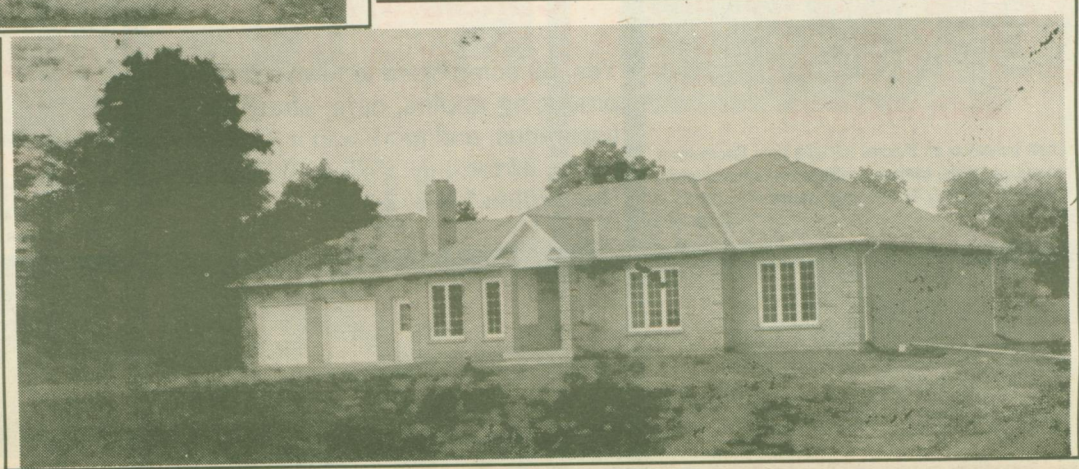

ANOTHER PROJECT BY

**RICCIUTO** CUSTOM HOMES

**SOUTH WINDS ESTATES**

- ALL CLAY BRICK HOMES
- MINIMUM ONE ACRE LOTS
- MINUTES FROM GEORGETOWN

**SALES OFFICE OPEN SUNDAY 2 - 5 PM**

**ONLY 9 LOTS LEFT**

1-2 acres ready to build

**PRICED FROM ONLY \$114,900 TO \$119,999**

FOR DETAILS  
CALL  
PETER OR YVONNE  
HRKAC  
EXCLUSIVE  
SALES REPS  
877-5211 OR 874-3051

**RE/MAX SUBURBAN (91) INC.**

360 Guelph Street  
Georgetown, Ontario L7G 4B5  
bus: (416) 877-5211  
toronto line: 874-3051  
erin line: 833-7117