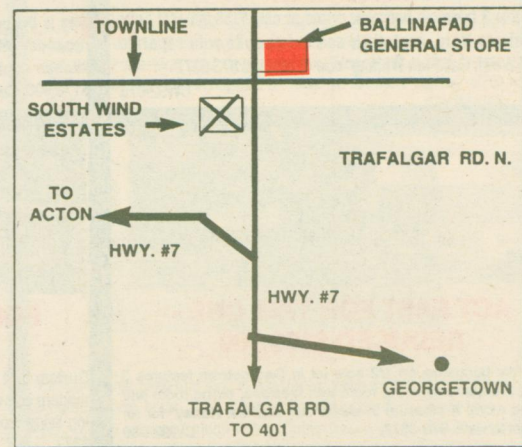

RE/MAX SUBURBAN (91) INC.

360 Guelph Street
Georgetown, Ontario L7G 4B5
bus: (416) 877-5211
toronto line: 874-3051
erin line: 833-7117